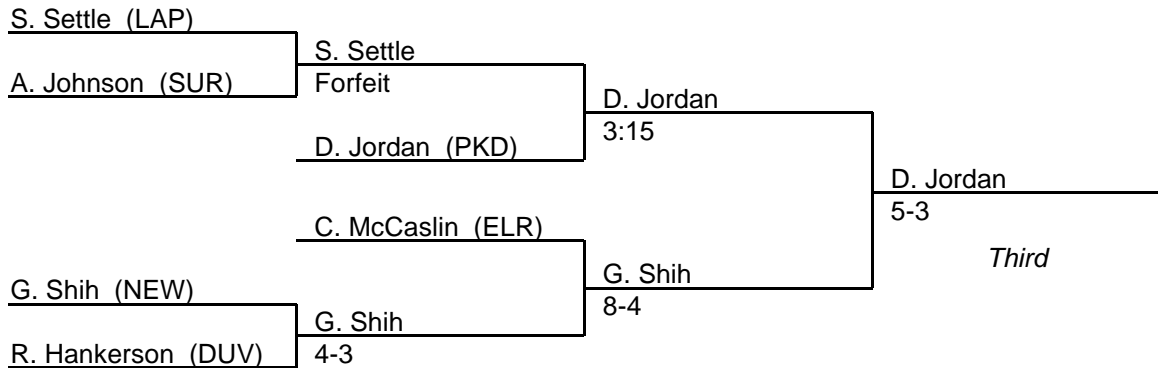

MPSSAA Regional Wrestling Tournament

2006 South Region 4A/3A

189 lb. class