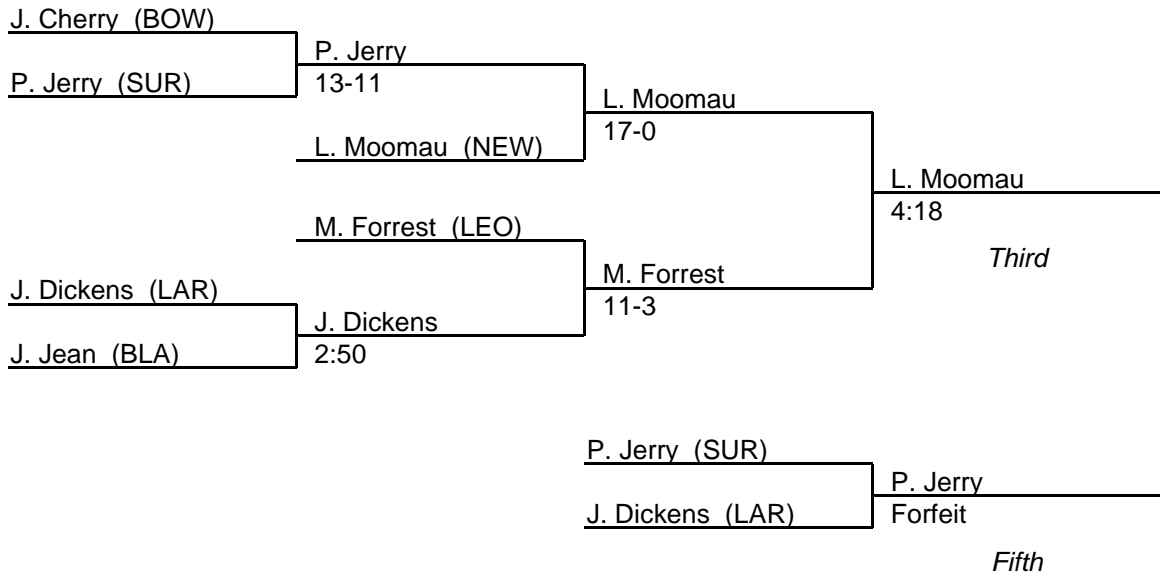

MPSSAA Regional Wrestling Tournament

2006 South Region 4A/3A

103 lb. class

MPSSAA Regional Wrestling Tournament

2006 South Region 4A/3A

112 lb. class

MPSSAA Regional Wrestling Tournament

2006 South Region 4A/3A

119 lb. class

MPSSAA Regional Wrestling Tournament

2006 South Region 4A/3A

125 lb. class

MPSSAA Regional Wrestling Tournament

2006 South Region 4A/3A

130 lb. class

MPSSAA Regional Wrestling Tournament