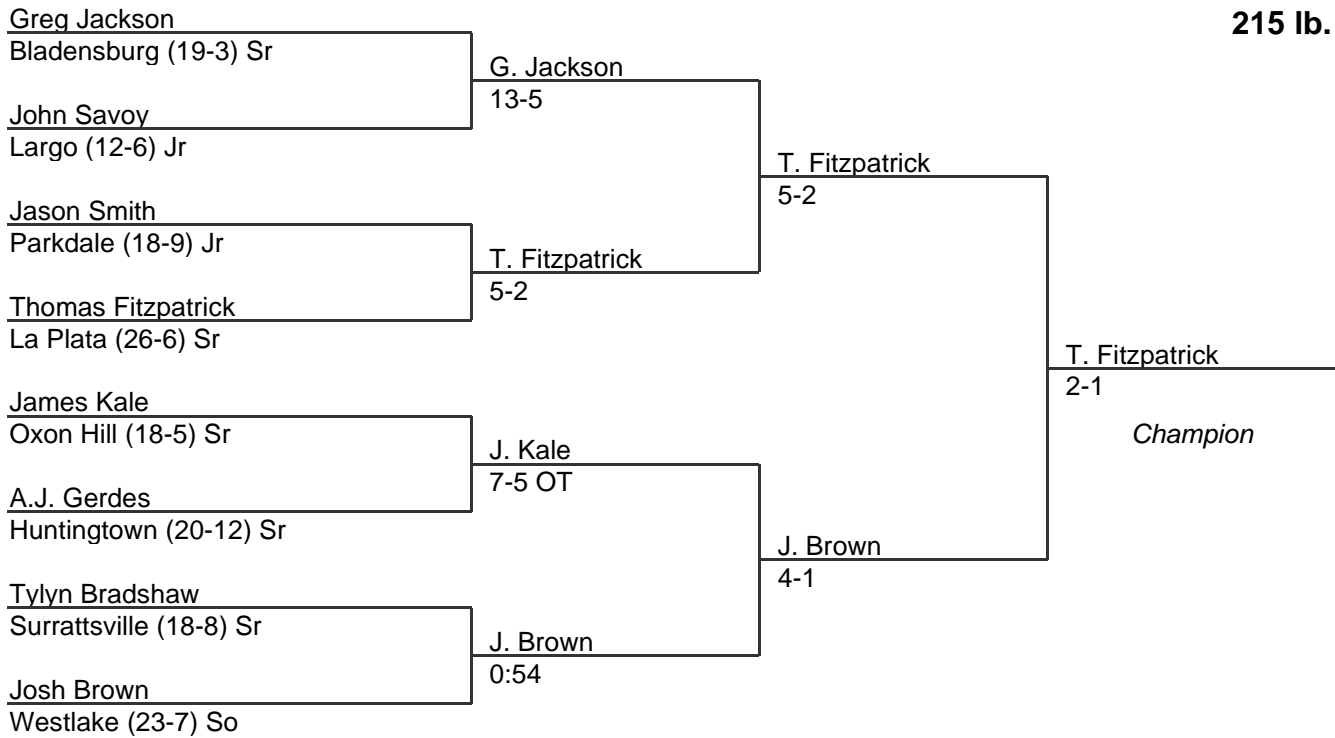

171 lb. class

MPSSAA Regional Wrestling Tournament

2006 South Region 4A/3A

189 lb. class

MPSSAA Regional Wrestling Tournament

2006 South Region 4A/3A

215 lb. class

MPSSAA Regional Wrestling Tournament