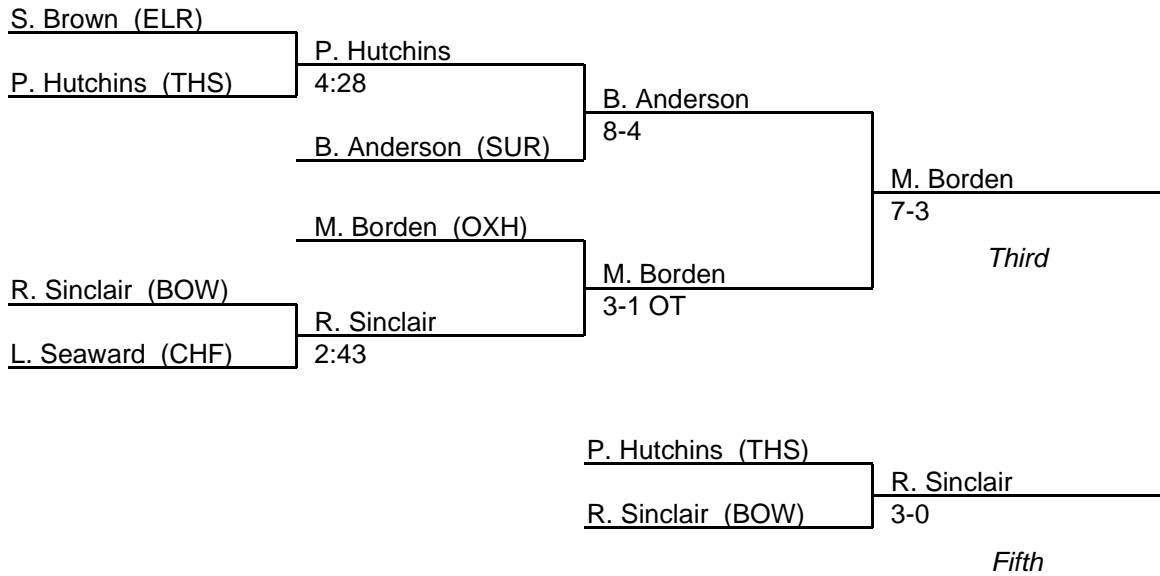

MPSSAA Regional Wrestling Tournament

2006 South Region 4A/3A

125 lb. class