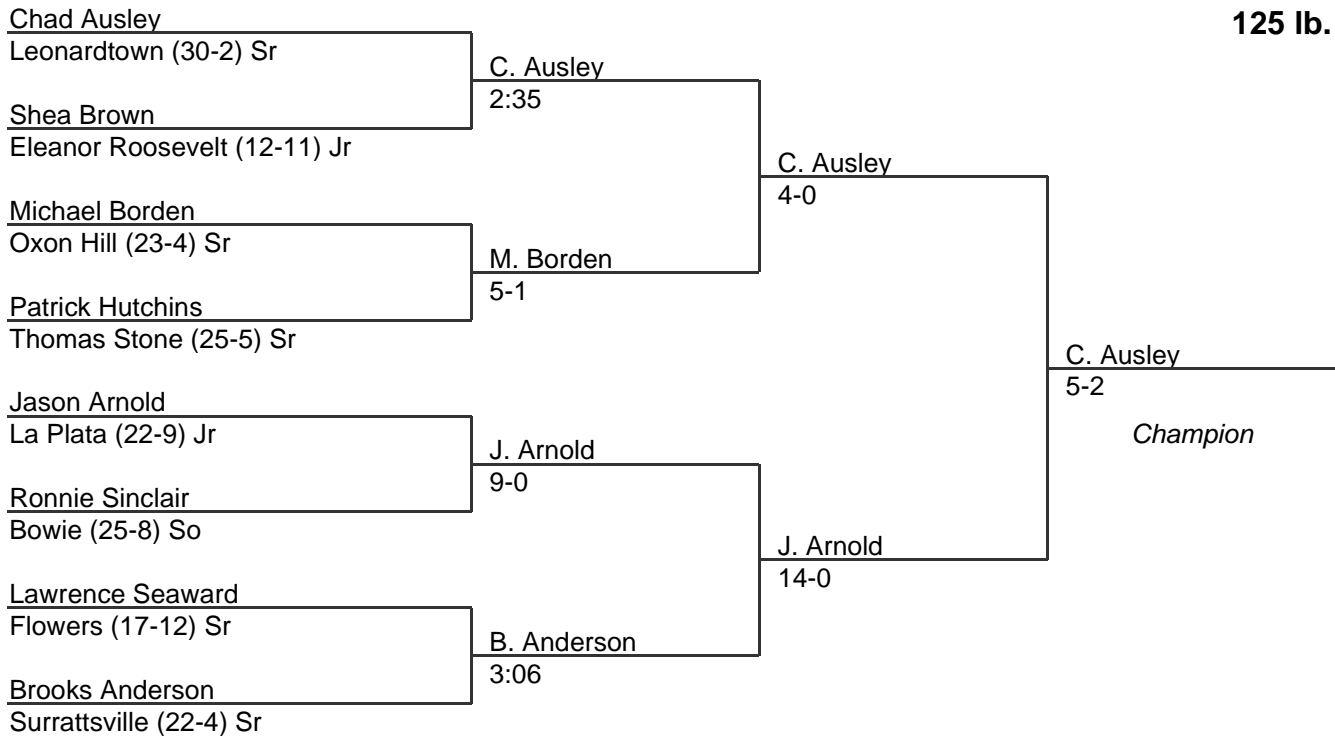

MPSSAA Regional Wrestling Tournament

2006 South Region 4A/3A

125 lb. class