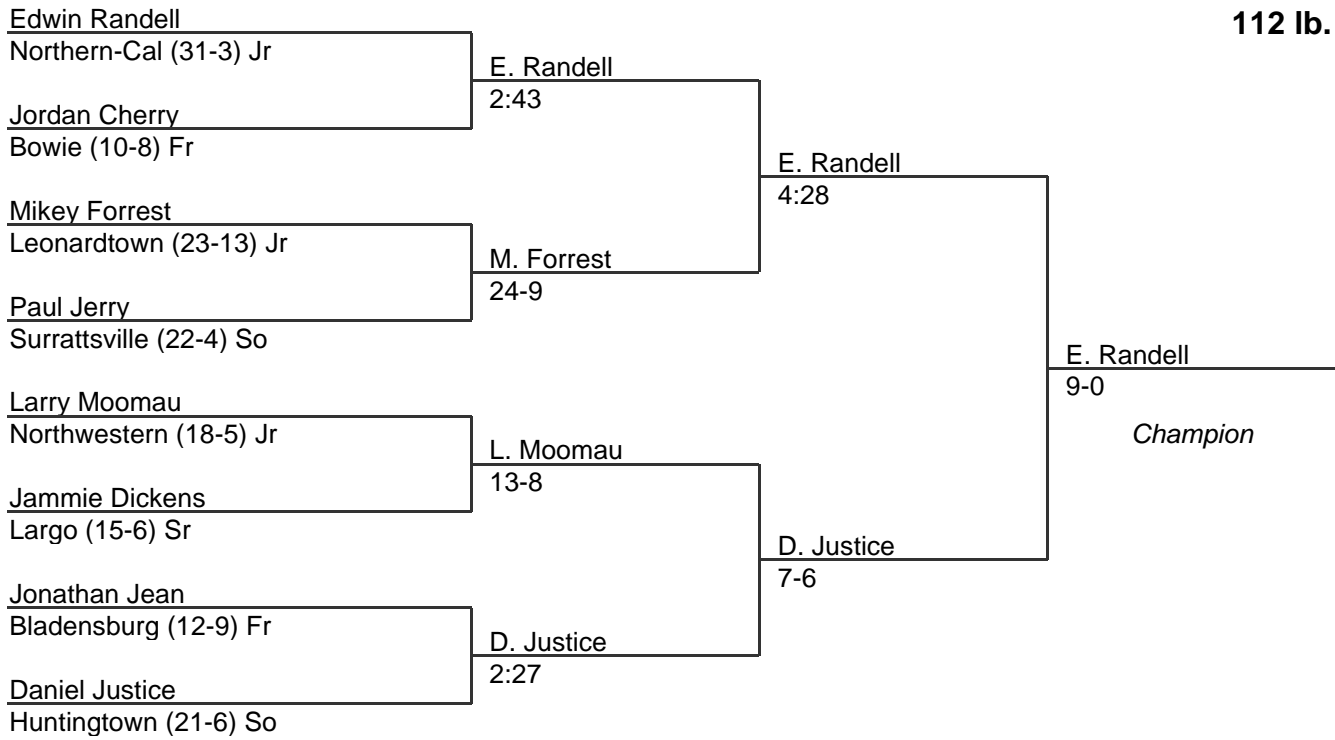

MPSSAA Regional Wrestling Tournament

2006 South Region 4A/3A

103 lb. class

MPSSAA Regional Wrestling Tournament

2006 South Region 4A/3A

112 lb. class

MPSSAA Regional Wrestling Tournament

2006 South Region 4A/3A