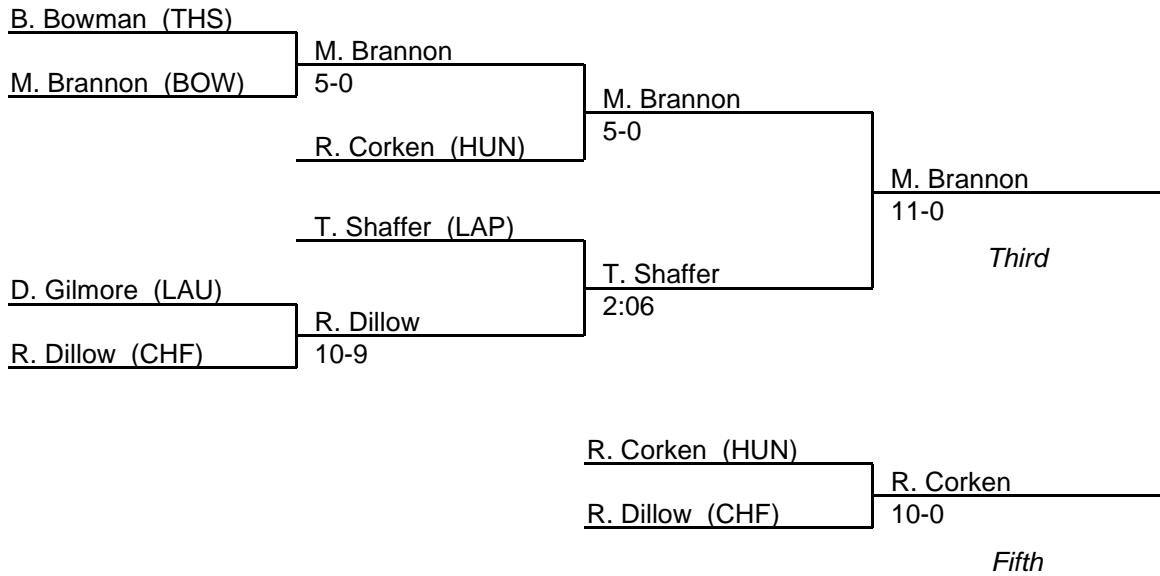

2006 South Region 4A/3A

135 lb. class

MPSSAA Regional Wrestling Tournament

2006 South Region 4A/3A

140 lb. class

MPSSAA Regional Wrestling Tournament

2006 South Region 4A/3A

145 lb. class