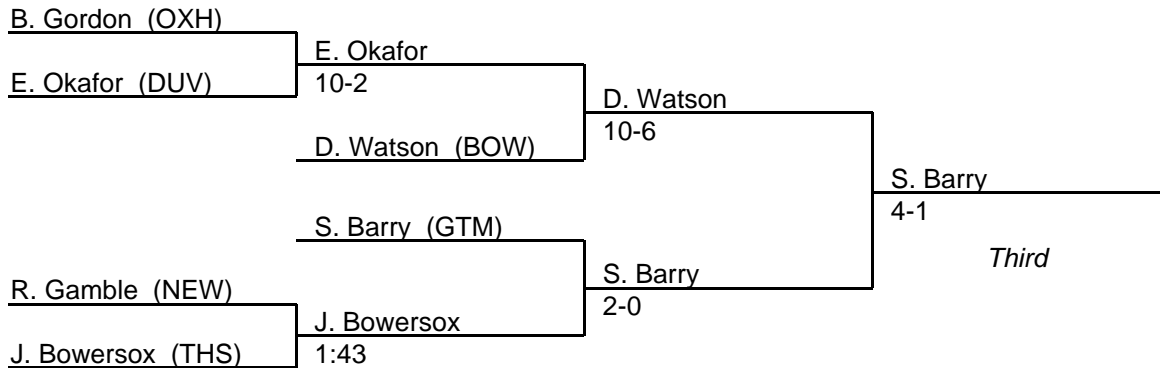

MPSSAA Regional Wrestling Tournament

2006 South Region 4A/3A

152 lb. class

MPSSAA Regional Wrestling Tournament

2006 South Region 4A/3A

160 lb. class

MPSSAA Regional Wrestling Tournament

2006 South Region 4A/3A