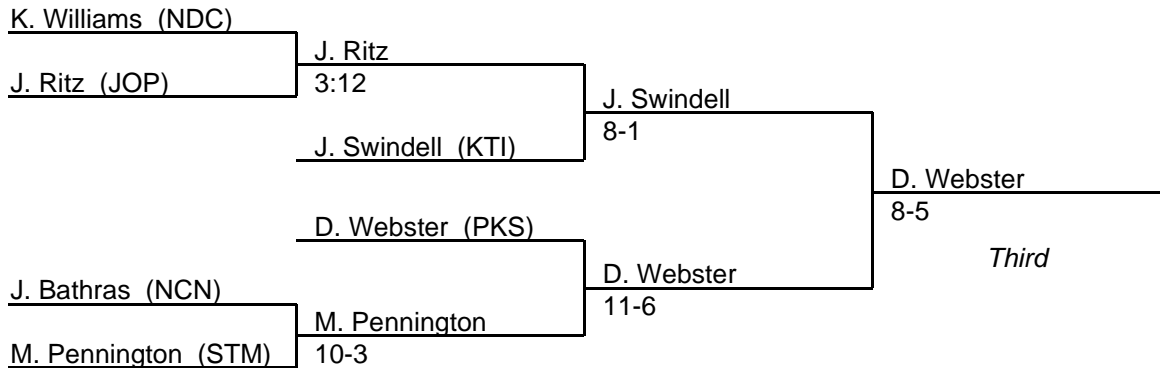

MPSSAA Regional Wrestling Tournament

2006 East Region 1A-2A

103 lb. class

MPSSAA Regional Wrestling Tournament

2006 East Region 1A-2A

112 lb. class

MPSSAA Regional Wrestling Tournament

2006 East Region 1A-2A