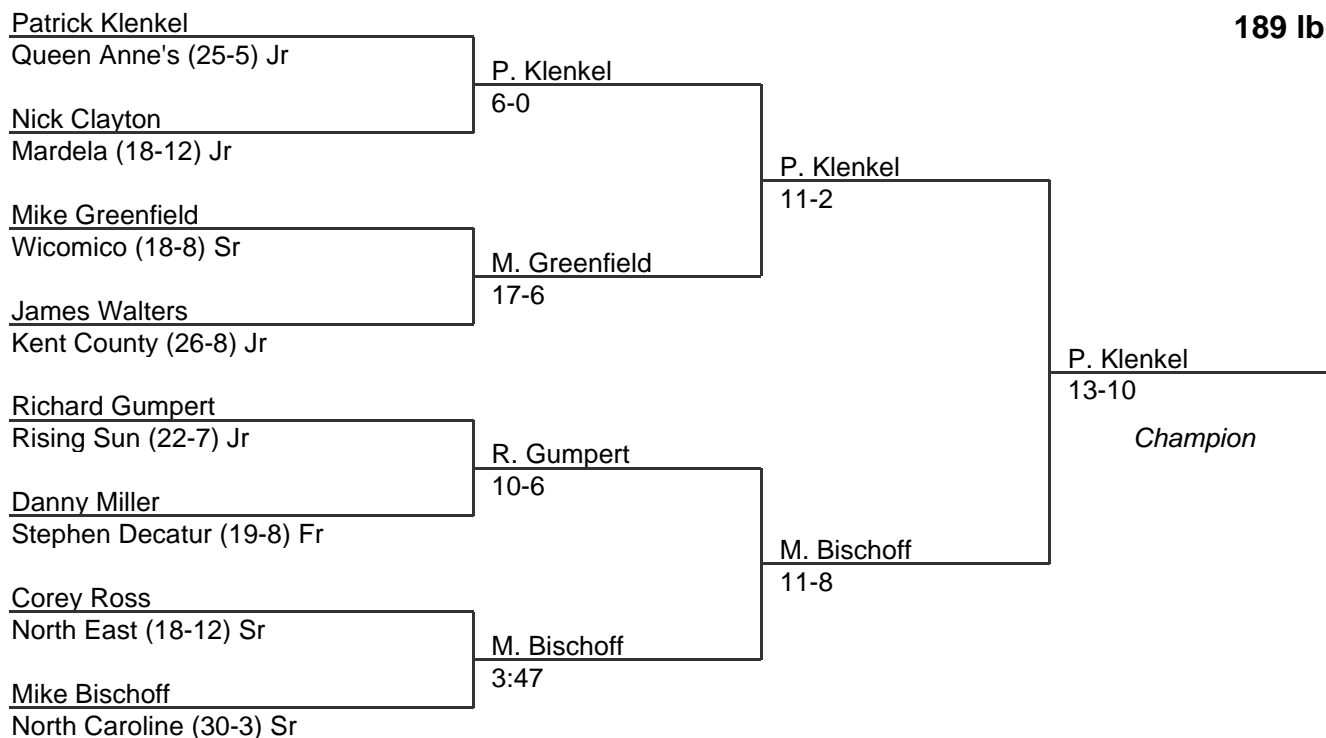

MPSSAA Regional Wrestling Tournament

2006 East Region 1A-2A

189 lb. class