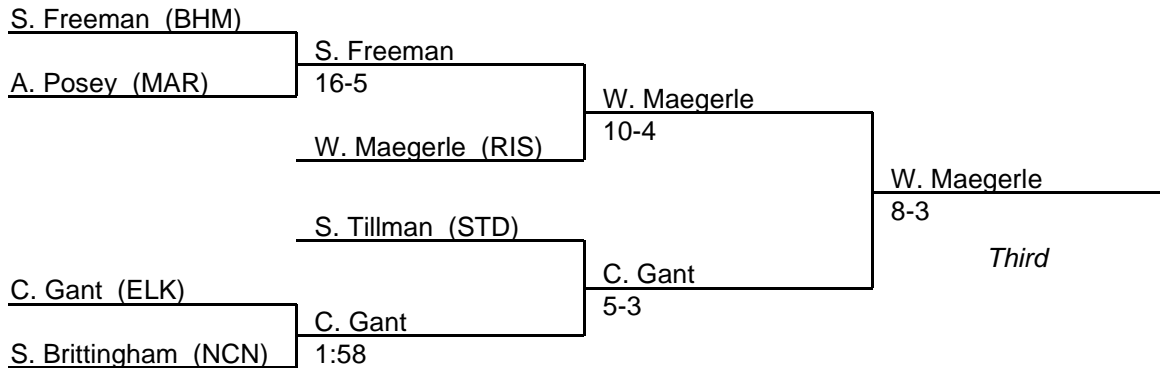

MPSSAA Regional Wrestling Tournament

2006 East Region 1A-2A

171 lb. class