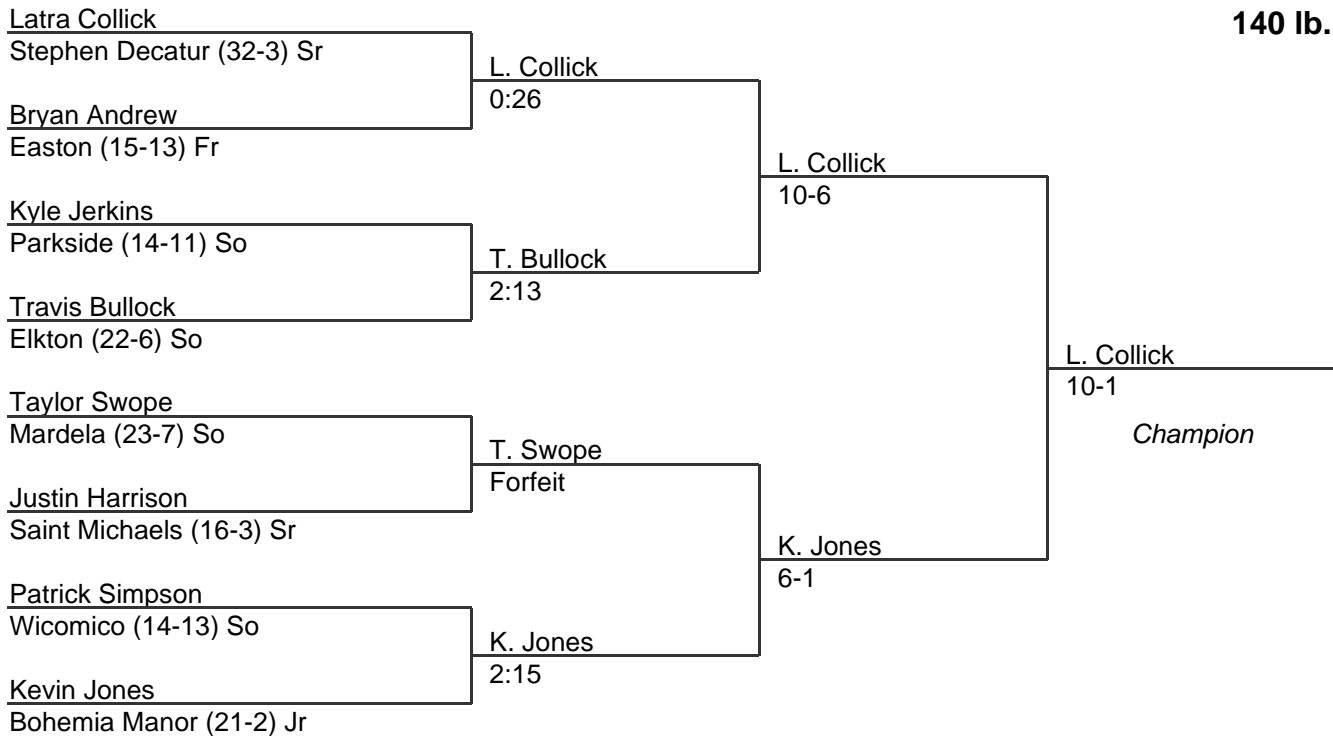

2006 East Region 1A-2A

135 lb. class

MPSSAA Regional Wrestling Tournament

2006 East Region 1A-2A

140 lb. class

MPSSAA Regional Wrestling Tournament

2006 East Region 1A-2A

145 lb. class