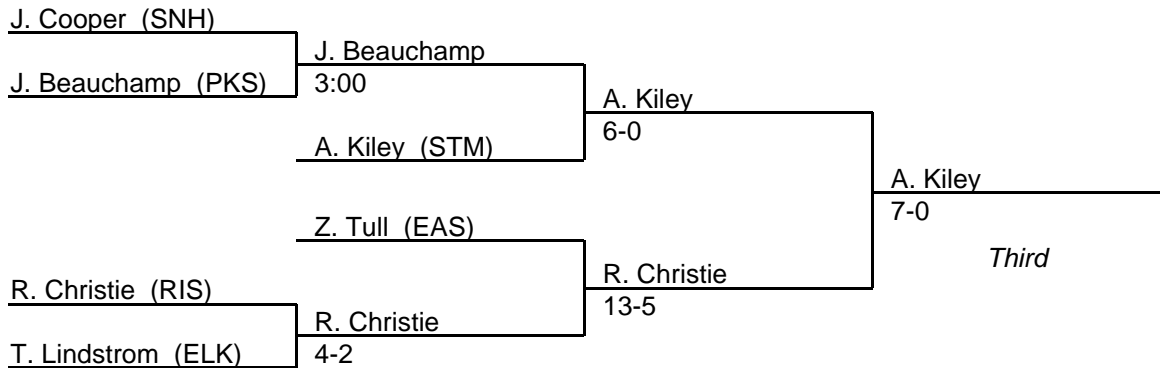

MPSSAA Regional Wrestling Tournament

2006 East Region 1A-2A

103 lb. class

MPSSAA Regional Wrestling Tournament

2006 East Region 1A-2A

112 lb. class

MPSSAA Regional Wrestling Tournament

2006 East Region 1A-2A