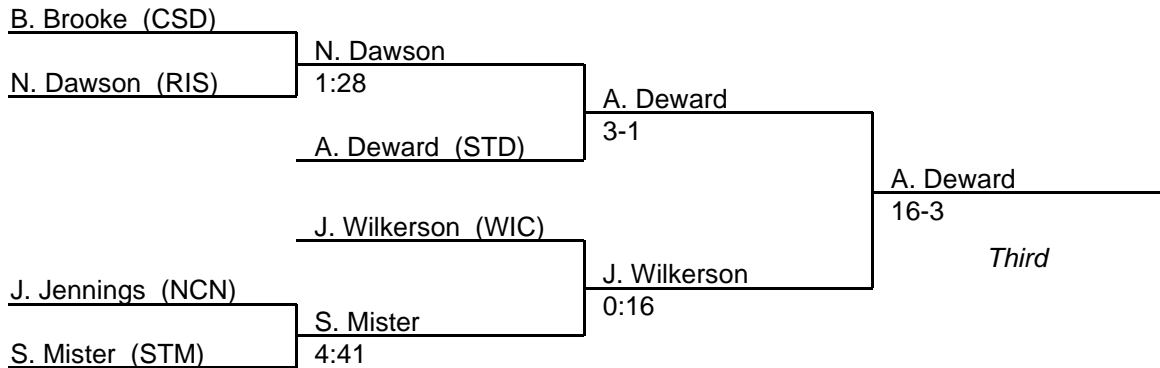

MPSSAA Regional Wrestling Tournament

2006 East Region 1A-2A

125 lb. class