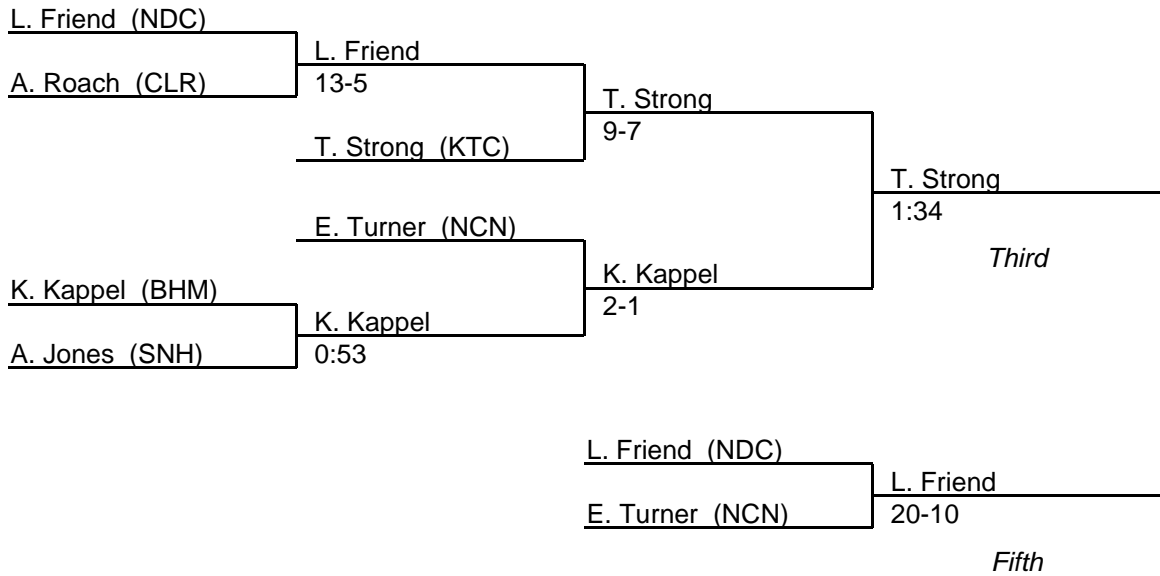

MPSSAA Regional Wrestling Tournament

2006 East Region 1A-2A

152 lb. class

MPSSAA Regional Wrestling Tournament

2006 East Region 1A-2A

160 lb. class

MPSSAA Regional Wrestling Tournament

2006 East Region 1A-2A