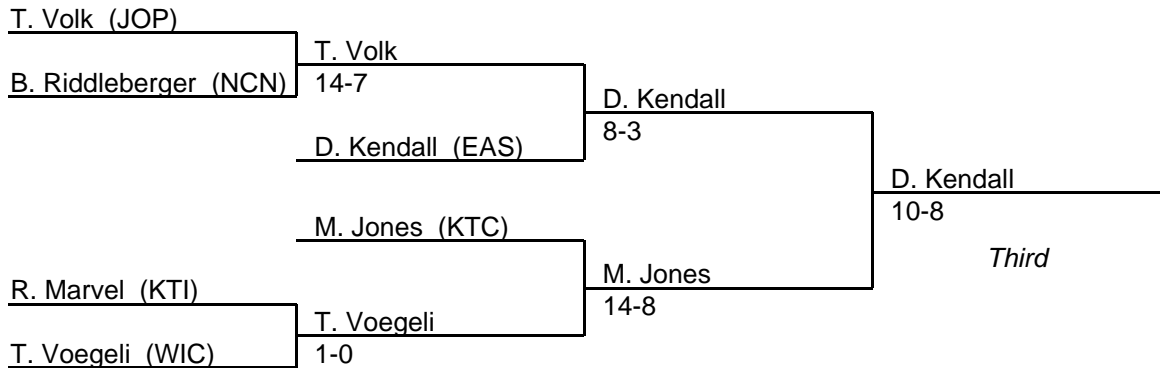

MPSSAA Regional Wrestling Tournament

2006 East Region 1A-2A

152 lb. class