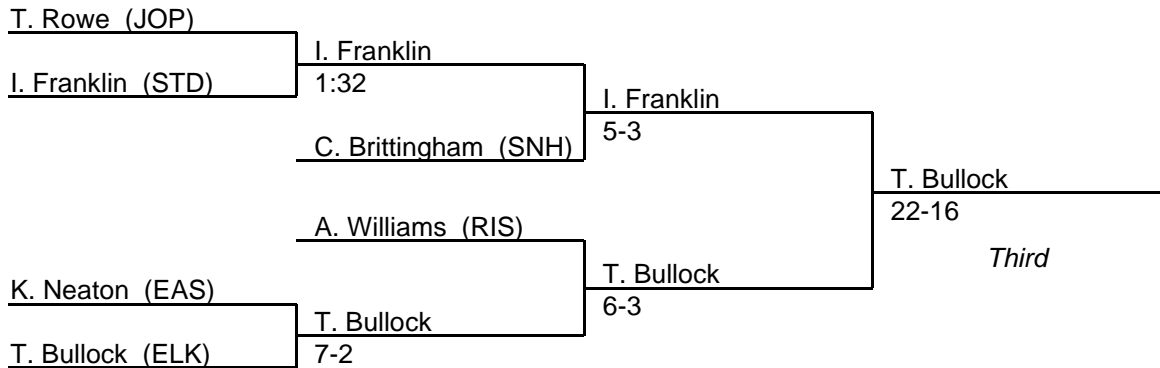

2006 East Region 1A-2A

135 lb. class

MPSSAA Regional Wrestling Tournament

2006 East Region 1A-2A

140 lb. class

MPSSAA Regional Wrestling Tournament

2006 East Region 1A-2A

145 lb. class