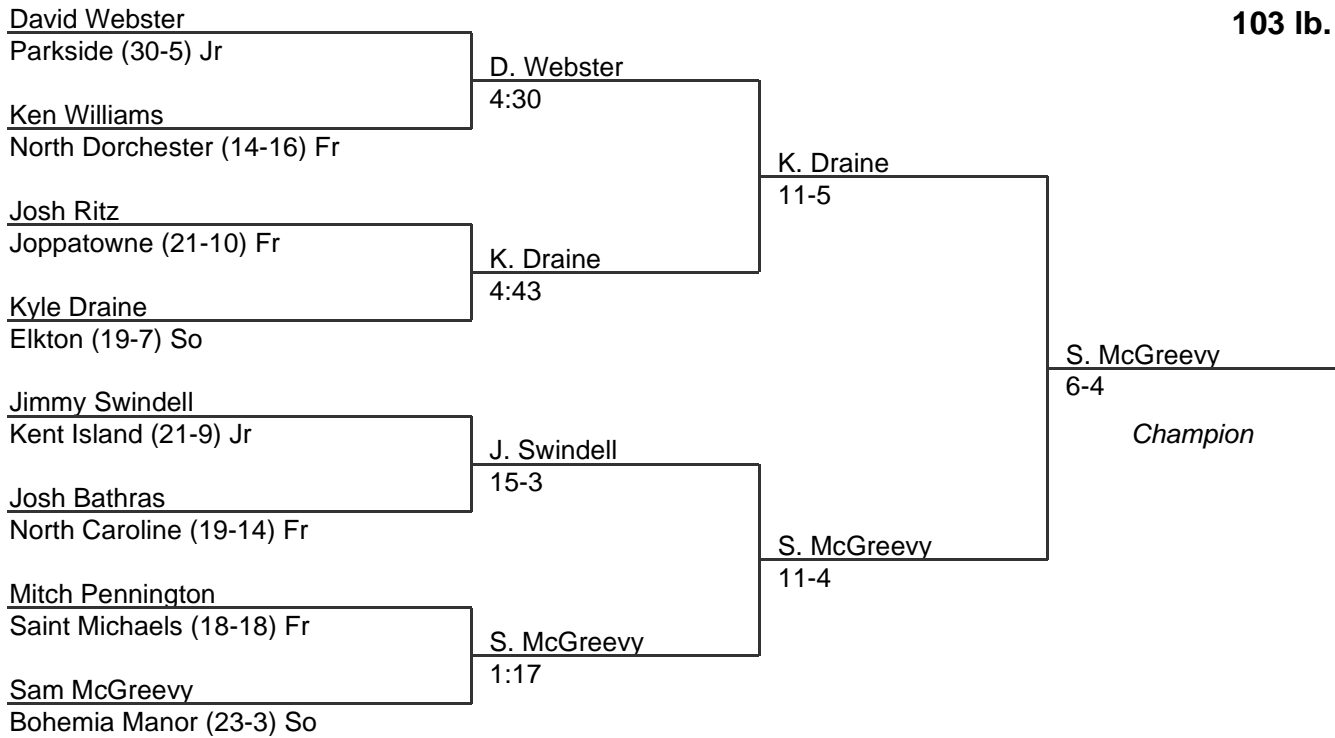

MPSSAA Regional Wrestling Tournament

2006 East Region 1A-2A

103 lb. class

MPSSAA Regional Wrestling Tournament

2006 East Region 1A-2A

112 lb. class

MPSSAA Regional Wrestling Tournament

2006 East Region 1A-2A

119 lb. class

MPSSAA Regional Wrestling Tournament

2006 East Region 1A-2A

125 lb. class

MPSSAA Regional Wrestling Tournament

2006 East Region 1A-2A

130 lb. class

MPSSAA Regional Wrestling Tournament