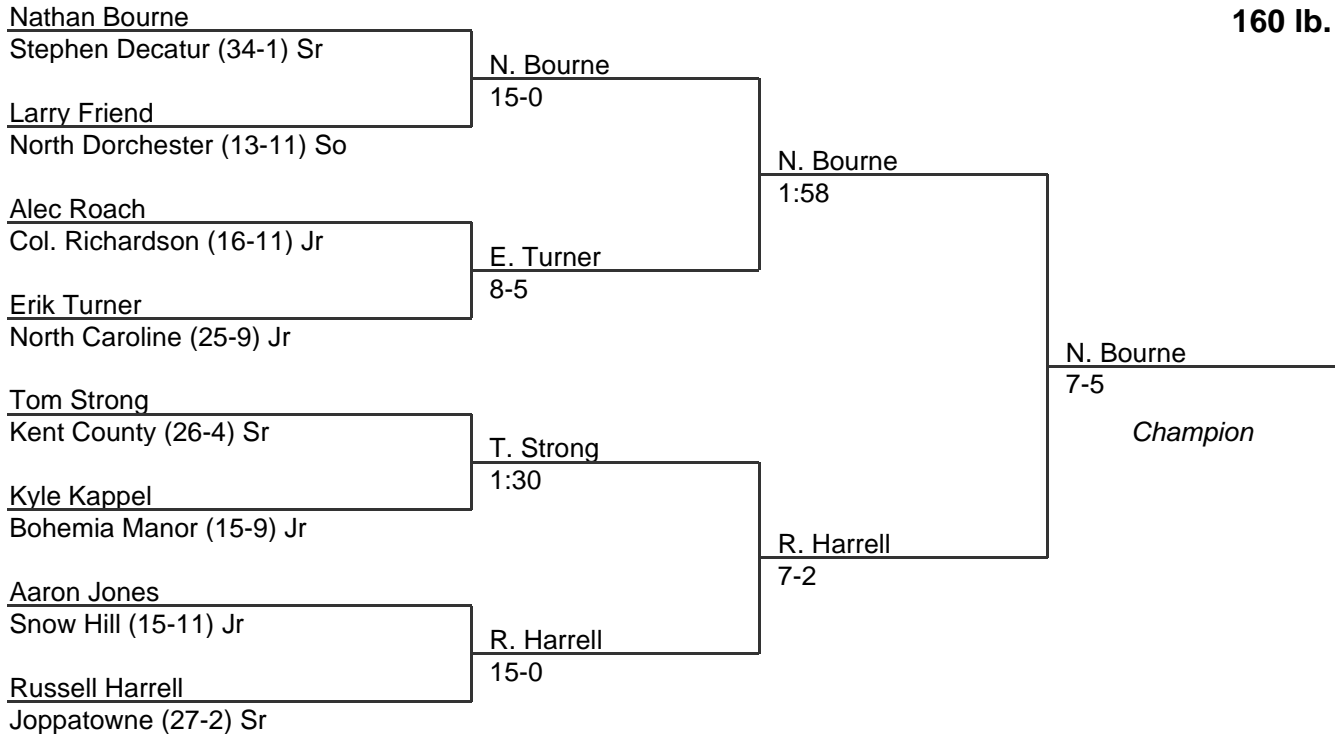

MPSSAA Regional Wrestling Tournament

2006 East Region 1A-2A

152 lb. class

MPSSAA Regional Wrestling Tournament

2006 East Region 1A-2A

160 lb. class

MPSSAA Regional Wrestling Tournament

2006 East Region 1A-2A