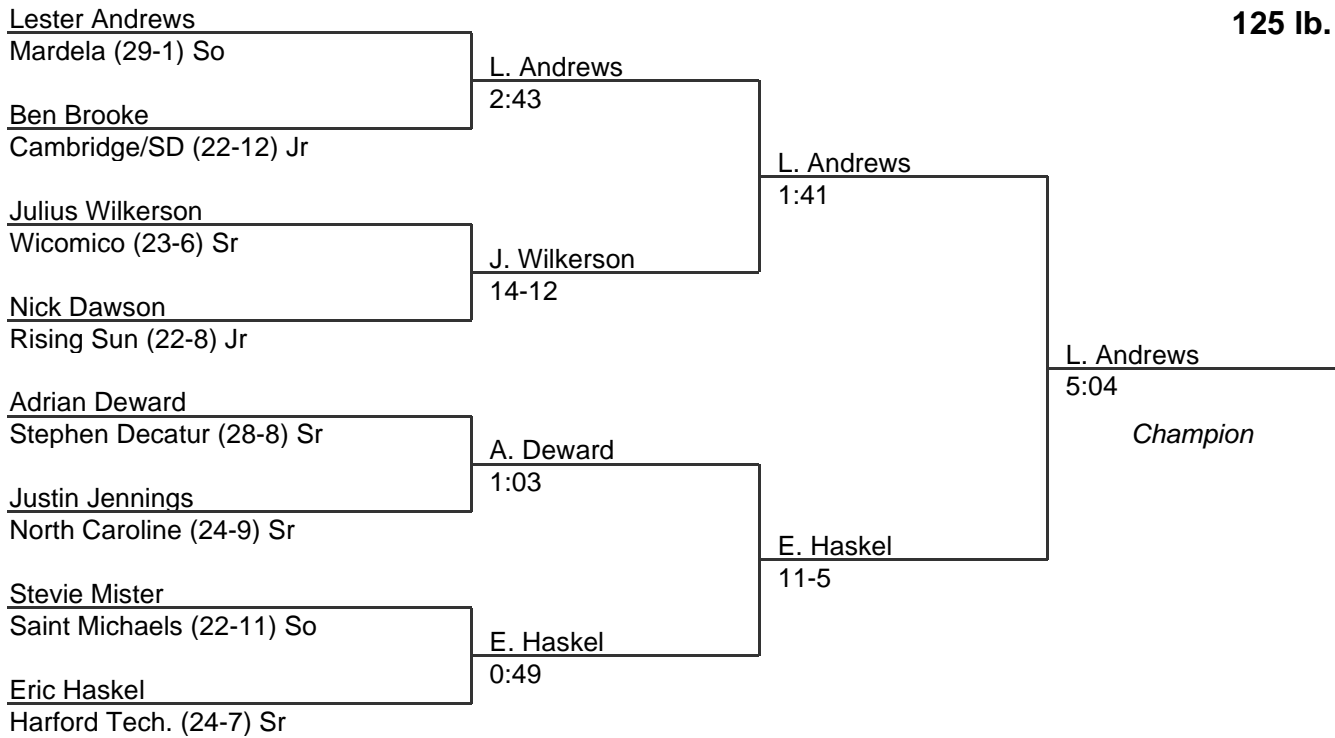

MPSSAA Regional Wrestling Tournament

2006 East Region 1A-2A

125 lb. class