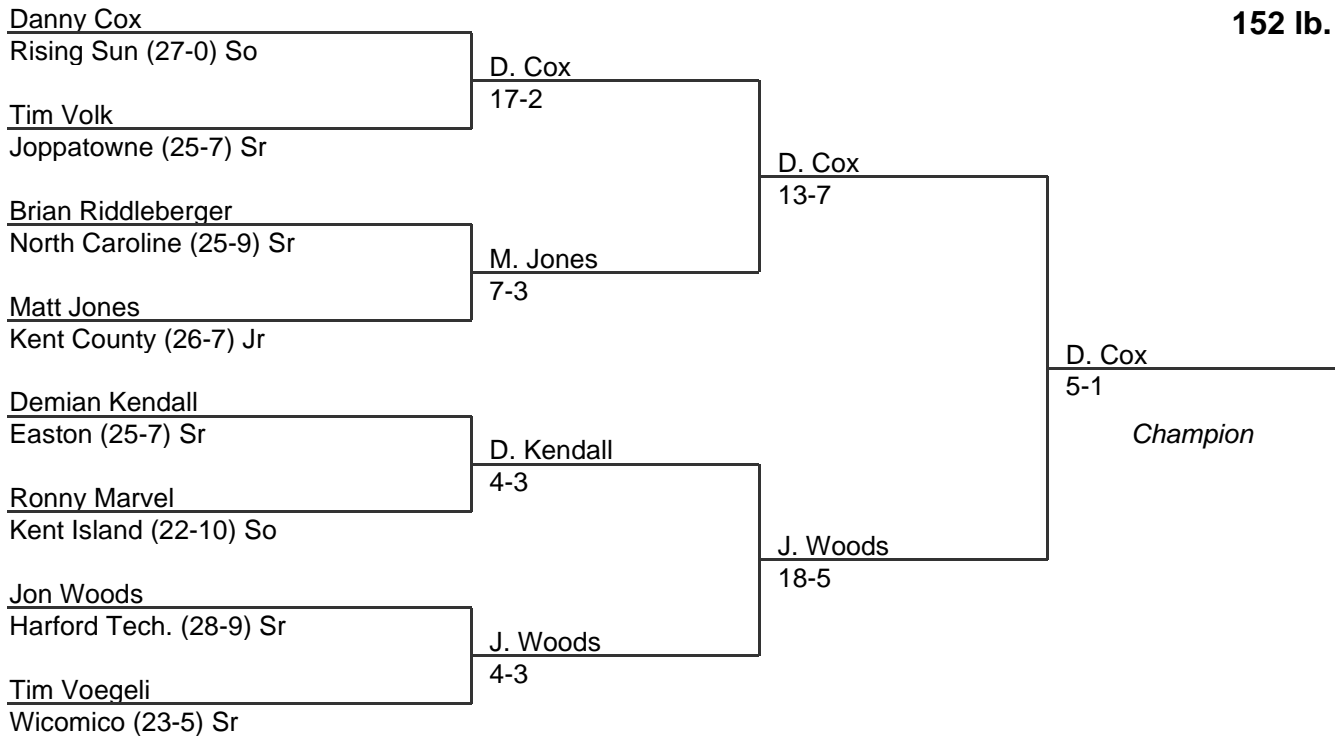

MPSSAA Regional Wrestling Tournament

2006 East Region 1A-2A

152 lb. class