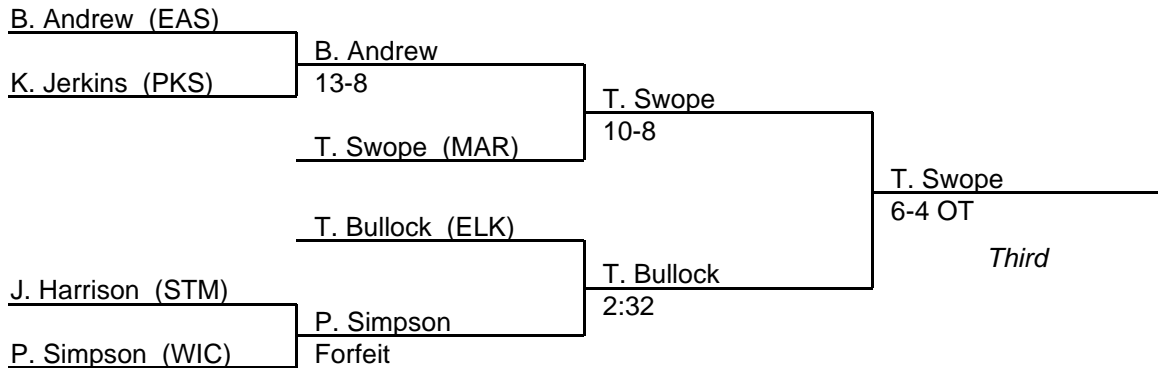

2006 East Region 1A-2A

135 lb. class

MPSSAA Regional Wrestling Tournament

2006 East Region 1A-2A

140 lb. class

MPSSAA Regional Wrestling Tournament

2006 East Region 1A-2A

145 lb. class