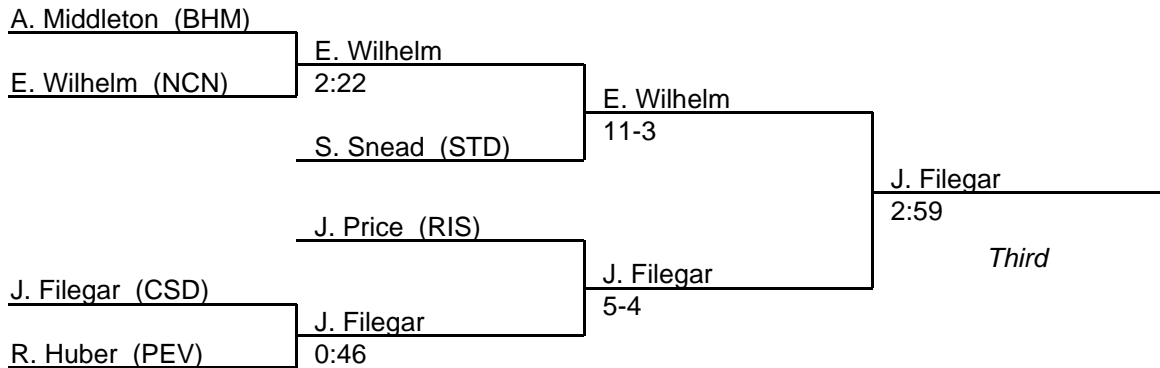

119 lb. class

MPSSAA Regional Wrestling Tournament

2006 East Region 1A-2A

125 lb. class

MPSSAA Regional Wrestling Tournament

2006 East Region 1A-2A

130 lb. class

MPSSAA Regional Wrestling Tournament