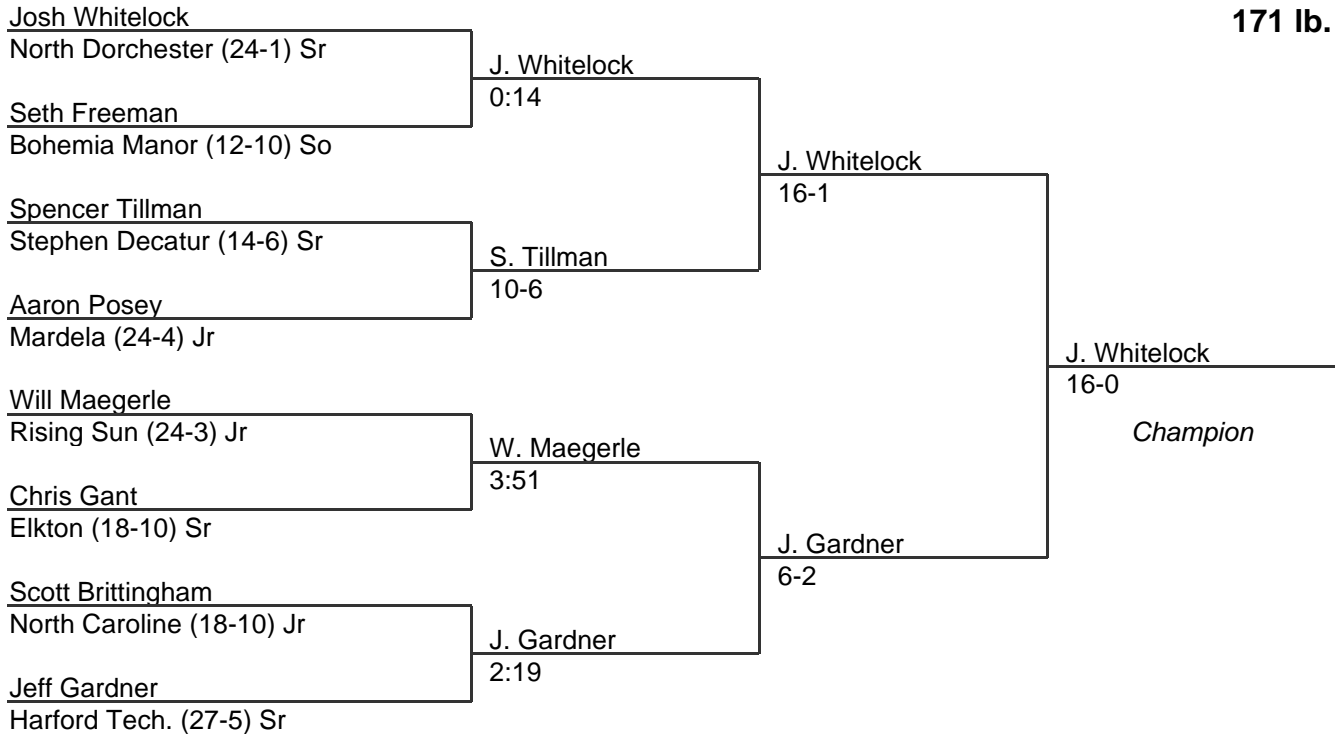

MPSSAA Regional Wrestling Tournament

2006 East Region 1A-2A

171 lb. class