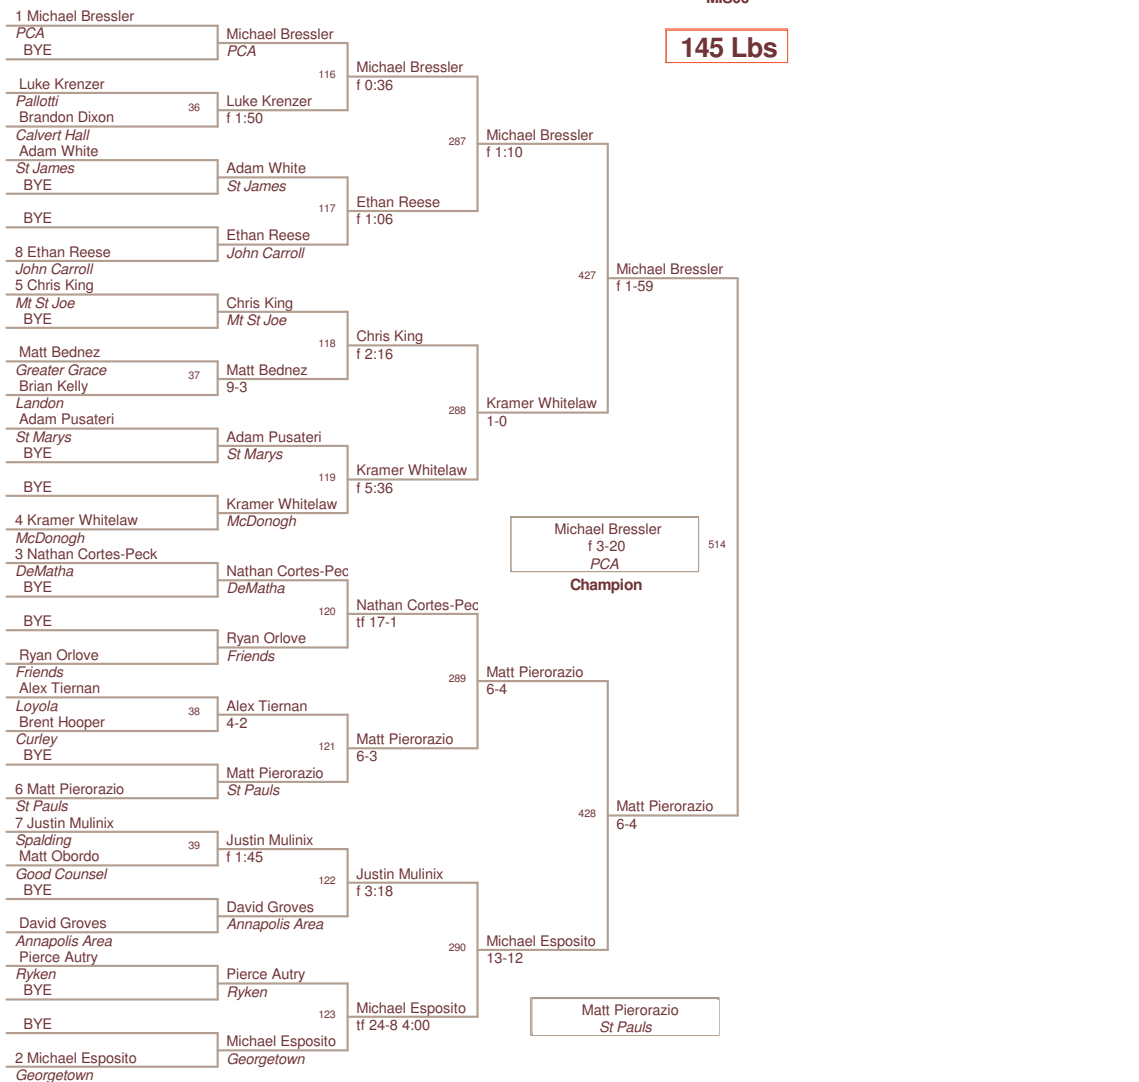

Plc	Points	Team
1	248.5	McDonogh
2	240.5	Mt St Joe
3	189.0	DeMatha
4	175.0	PCA
5	171.5	Curley
6	116.5	St Marys
7	111.0	Loyola
8	107.0	Georgetown
9	99.0	Spalding
10	94.0	Calvert Hall
11	84.0	John Carroll
12	81.0	Annapolis Area
12	81.0	Boys Latin
14	61.0	Bowling Brook
14	61.0	Landon
16	57.0	St Pauls
17	49.0	Gilman
18	48.0	Pallotti
18	48.0	Ryken
20	46.5	Bullis
21	43.0	Good Counsel
22	41.5	McNamara
23	20.5	St James
24	17.0	Baltimore Lutheran
25	10.0	Greater Grace
26	2.0	MSD
27		Friends

103 Lbs

112 Lbs

119 Lbs

125 Lbs

130 Lbs

145 Lbs

152 Lbs

160 Lbs

189 Lbs