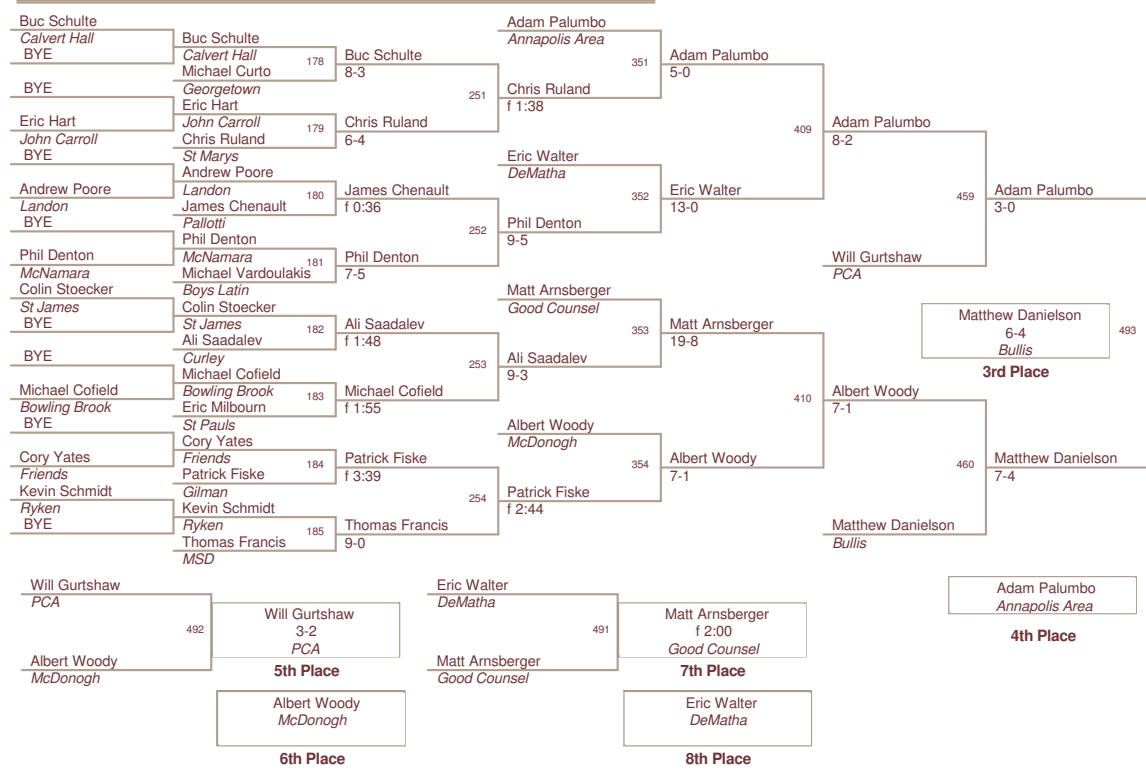

Plc	Points	Team
1	248.5	McDonogh
2	240.5	Mt St Joe
3	189.0	DeMatha
4	175.0	PCA
5	171.5	Curley
6	116.5	St Marys
7	111.0	Loyola
8	107.0	Georgetown
9	99.0	Spalding
10	94.0	Calvert Hall
11	84.0	John Carroll
12	81.0	Annapolis Area
12	81.0	Boys Latin
14	61.0	Bowling Brook
14	61.0	Landon
16	57.0	St Pauls
17	49.0	Gilman
18	48.0	Pallotti
18	48.0	Ryken
20	46.5	Bullis
21	43.0	Good Counsel
22	41.5	McNamara
23	20.5	St James
24	17.0	Baltimore Lutheran
25	10.0	Greater Grace
26	2.0	MSD
27		Friends

103 Lbs

112 Lbs

119 Lbs

125 Lbs

130 Lbs

145 Lbs

152 Lbs

160 Lbs