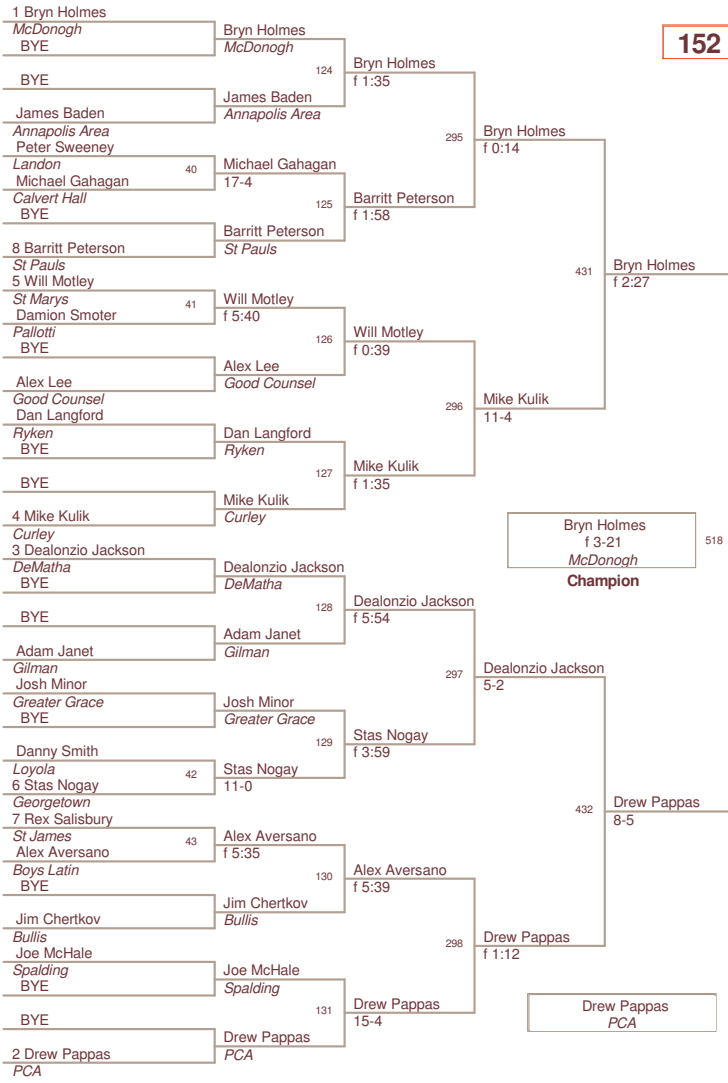

Plc	Points	Team
1	248.5	McDonogh
2	240.5	Mt St Joe
3	189.0	DeMatha
4	175.0	PCA
5	171.5	Curley
6	116.5	St Marys
7	111.0	Loyola
8	107.0	Georgetown
9	99.0	Spalding
10	94.0	Calvert Hall
11	84.0	John Carroll
12	81.0	Annapolis Area
12	81.0	Boys Latin
14	61.0	Bowling Brook
14	61.0	Landon
16	57.0	St Pauls
17	49.0	Gilman
18	48.0	Pallotti
18	48.0	Ryken
20	46.5	Bullis
21	43.0	Good Counsel
22	41.5	McNamara
23	20.5	St James
24	17.0	Baltimore Lutheran
25	10.0	Greater Grace
26	2.0	MSD
27		Friends

103 Lbs

112 Lbs

119 Lbs

125 Lbs

130 Lbs

145 Lbs

152 Lbs

160 Lbs

189 Lbs