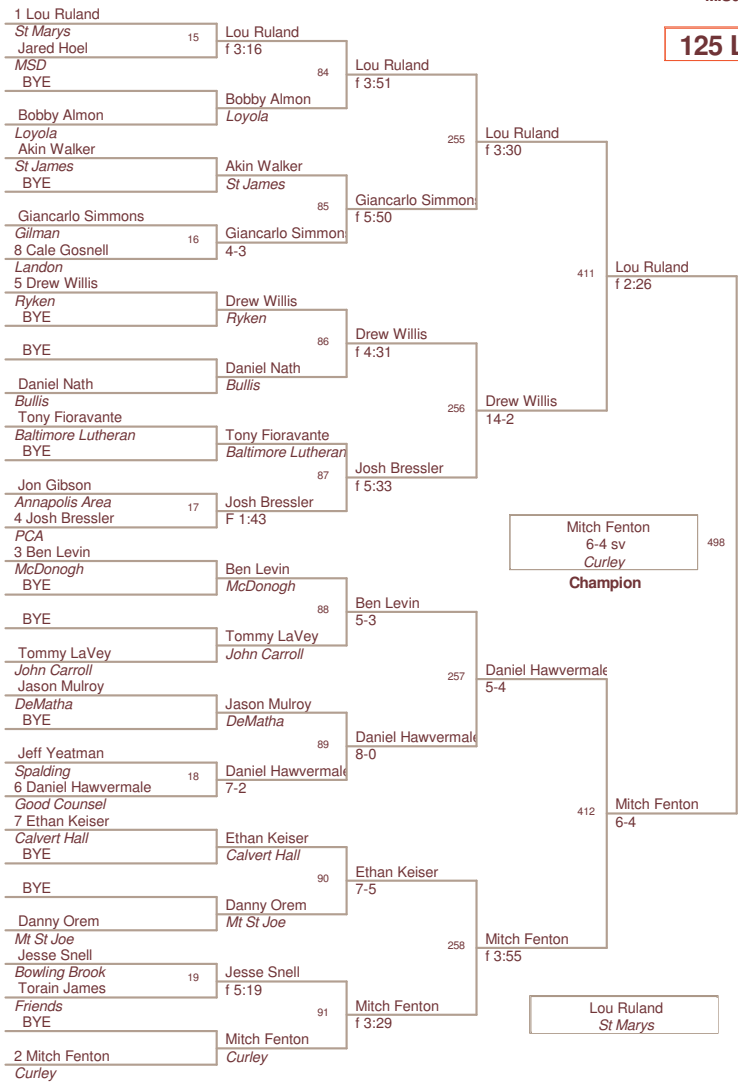

Plc	Points	Team
1	248.5	McDonogh
2	240.5	Mt St Joe
3	189.0	DeMatha
4	175.0	PCA
5	171.5	Curley
6	116.5	St Marys
7	111.0	Loyola
8	107.0	Georgetown
9	99.0	Spalding
10	94.0	Calvert Hall
11	84.0	John Carroll
12	81.0	Annapolis Area
12	81.0	Boys Latin
14	61.0	Bowling Brook
14	61.0	Landon
16	57.0	St Pauls
17	49.0	Gilman
18	48.0	Pallotti
18	48.0	Ryken
20	46.5	Bullis
21	43.0	Good Counsel
22	41.5	McNamara
23	20.5	St James
24	17.0	Baltimore Lutheran
25	10.0	Greater Grace
26	2.0	MSD
27		Friends

103 Lbs

112 Lbs

119 Lbs

125 Lbs

130 Lbs

145 Lbs

152 Lbs

160 Lbs