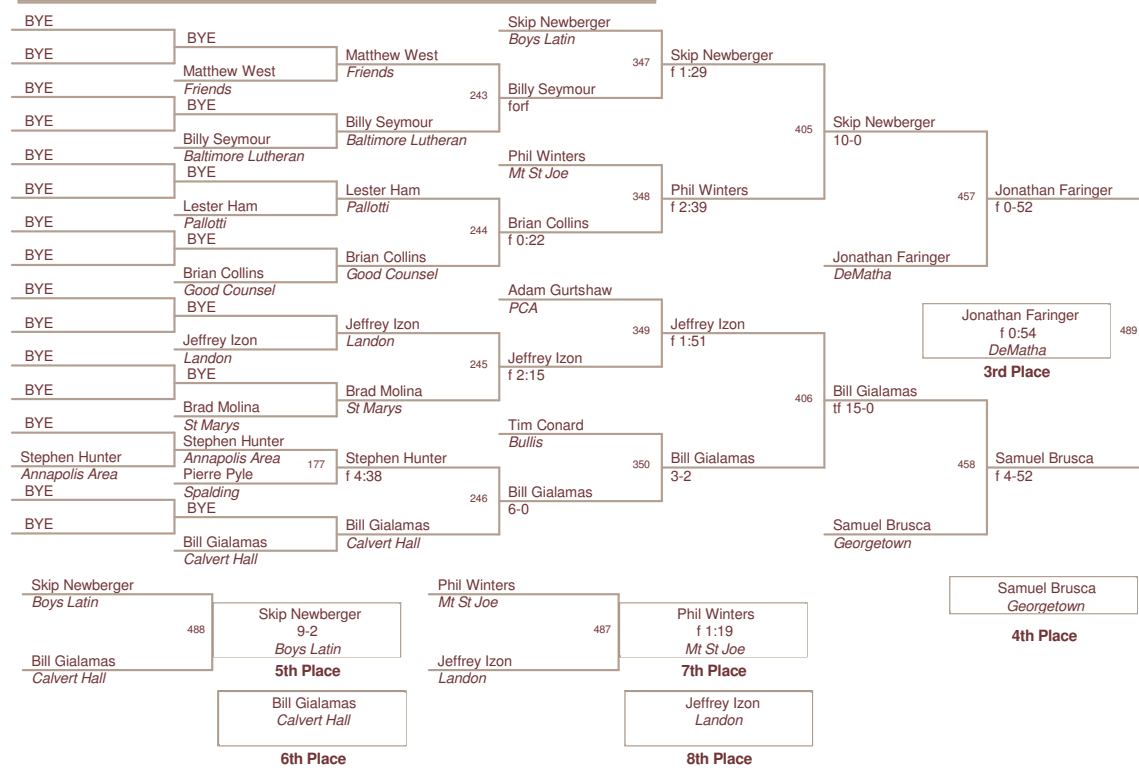

Plc	Points	Team
1	248.5	McDonogh
2	240.5	Mt St Joe
3	189.0	DeMatha
4	175.0	PCA
5	171.5	Curley
6	116.5	St Marys
7	111.0	Loyola
8	107.0	Georgetown
9	99.0	Spalding
10	94.0	Calvert Hall
11	84.0	John Carroll
12	81.0	Annapolis Area
12	81.0	Boys Latin
14	61.0	Bowling Brook
14	61.0	Landon
16	57.0	St Pauls
17	49.0	Gilman
18	48.0	Pallotti
18	48.0	Ryken
20	46.5	Bullis
21	43.0	Good Counsel
22	41.5	McNamara
23	20.5	St James
24	17.0	Baltimore Lutheran
25	10.0	Greater Grace
26	2.0	MSD
27		Friends

103 Lbs

112 Lbs

119 Lbs

125 Lbs

130 Lbs

145 Lbs

152 Lbs

160 Lbs