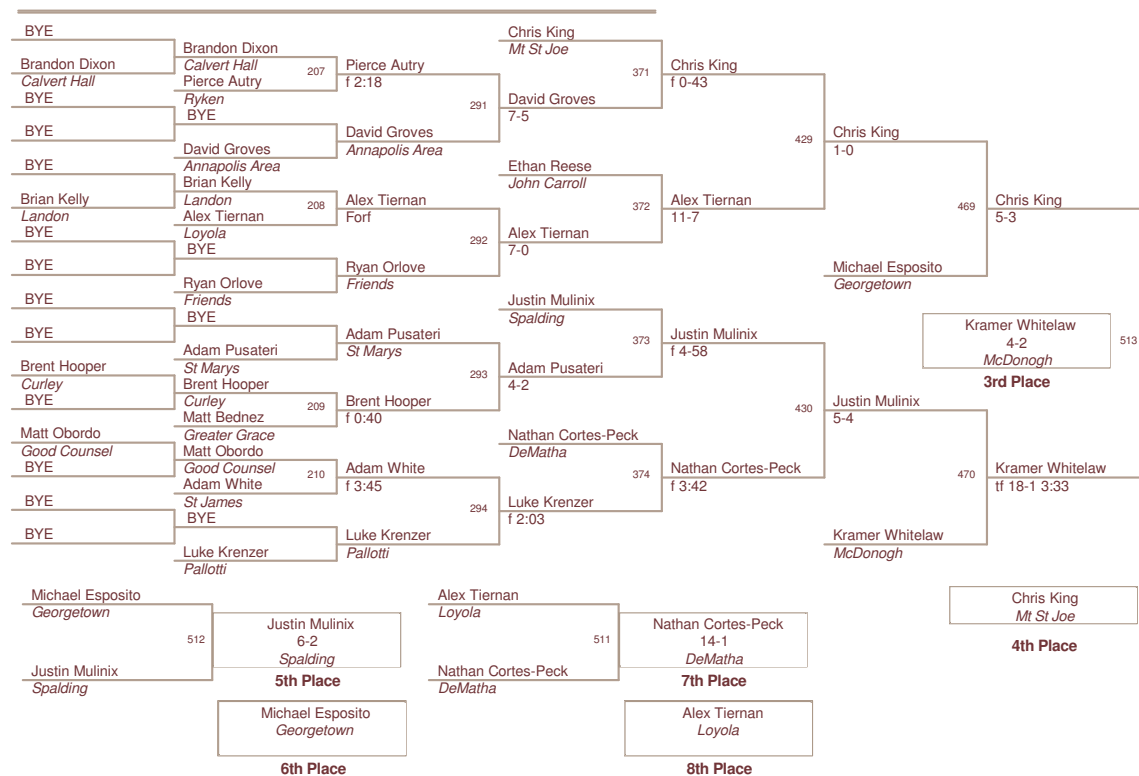

Plc	Points	Team
1	248.5	McDonogh
2	240.5	Mt St Joe
3	189.0	DeMatha
4	175.0	PCA
5	171.5	Curley
6	116.5	St Marys
7	111.0	Loyola
8	107.0	Georgetown
9	99.0	Spalding
10	94.0	Calvert Hall
11	84.0	John Carroll
12	81.0	Annapolis Area
12	81.0	Boys Latin
14	61.0	Bowling Brook
14	61.0	Landon
16	57.0	St Pauls
17	49.0	Gilman
18	48.0	Pallotti
18	48.0	Ryken
20	46.5	Bullis
21	43.0	Good Counsel
22	41.5	McNamara
23	20.5	St James
24	17.0	Baltimore Lutheran
25	10.0	Greater Grace
26	2.0	MSD
27		Friends

103 Lbs

112 Lbs

119 Lbs

125 Lbs

130 Lbs

145 Lbs

152 Lbs

160 Lbs