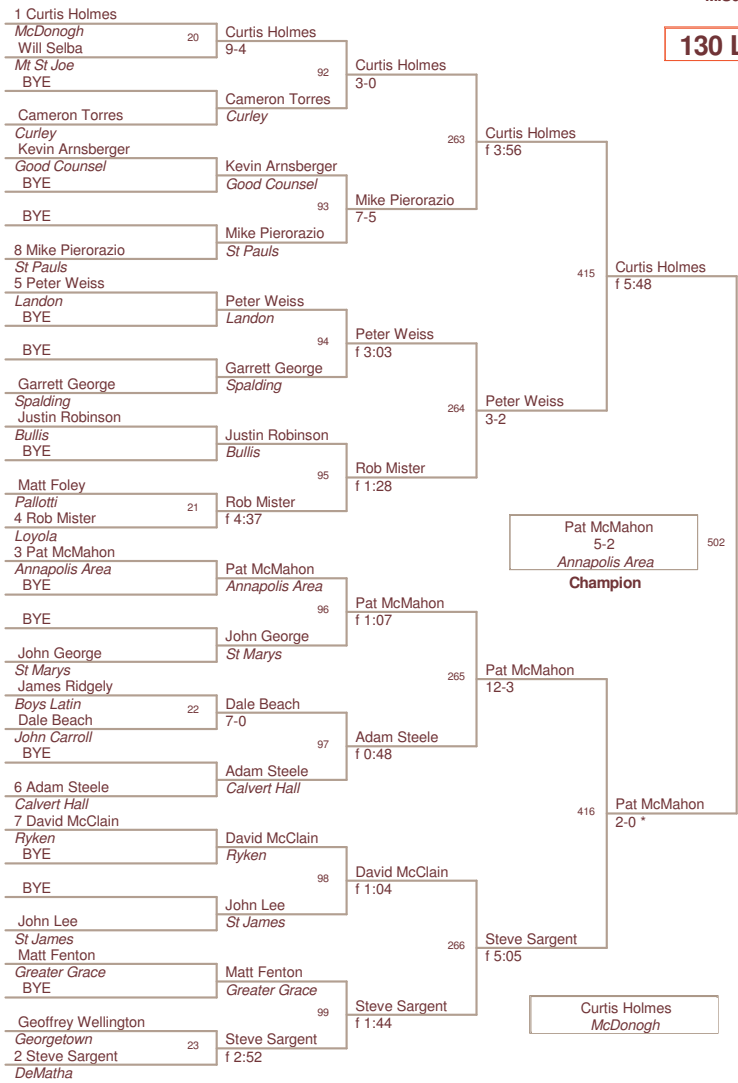

Plc	Points	Team
1	248.5	McDonogh
2	240.5	Mt St Joe
3	189.0	DeMatha
4	175.0	PCA
5	171.5	Curley
6	116.5	St Marys
7	111.0	Loyola
8	107.0	Georgetown
9	99.0	Spalding
10	94.0	Calvert Hall
11	84.0	John Carroll
12	81.0	Annapolis Area
12	81.0	Boys Latin
14	61.0	Bowling Brook
14	61.0	Landon
16	57.0	St Pauls
17	49.0	Gilman
18	48.0	Pallotti
18	48.0	Ryken
20	46.5	Bullis
21	43.0	Good Counsel
22	41.5	McNamara
23	20.5	St James
24	17.0	Baltimore Lutheran
25	10.0	Greater Grace
26	2.0	MSD
27		Friends

103 Lbs

112 Lbs

119 Lbs

125 Lbs

130 Lbs

145 Lbs

152 Lbs

160 Lbs

189 Lbs