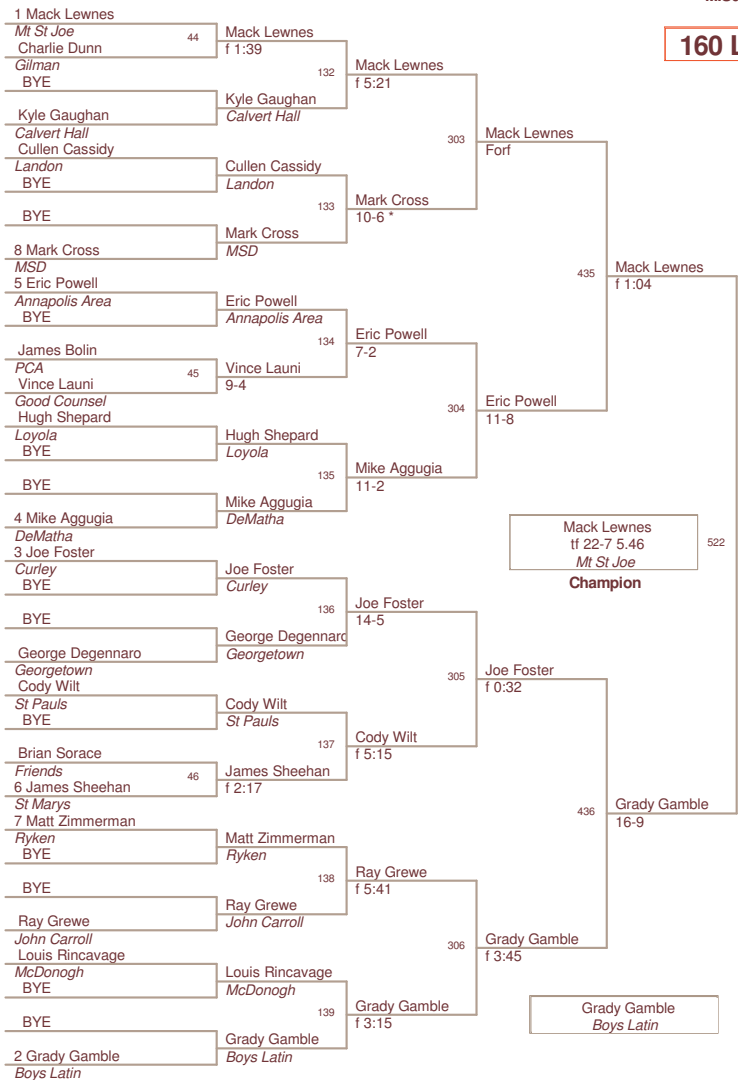

Plc	Points	Team
1	248.5	McDonogh
2	240.5	Mt St Joe
3	189.0	DeMatha
4	175.0	PCA
5	171.5	Curley
6	116.5	St Marys
7	111.0	Loyola
8	107.0	Georgetown
9	99.0	Spalding
10	94.0	Calvert Hall
11	84.0	John Carroll
12	81.0	Annapolis Area
12	81.0	Boys Latin
14	61.0	Bowling Brook
14	61.0	Landon
16	57.0	St Pauls
17	49.0	Gilman
18	48.0	Pallotti
18	48.0	Ryken
20	46.5	Bullis
21	43.0	Good Counsel
22	41.5	McNamara
23	20.5	St James
24	17.0	Baltimore Lutheran
25	10.0	Greater Grace
26	2.0	MSD
27		Friends

103 Lbs

112 Lbs

119 Lbs

125 Lbs

130 Lbs

145 Lbs

152 Lbs

160 Lbs