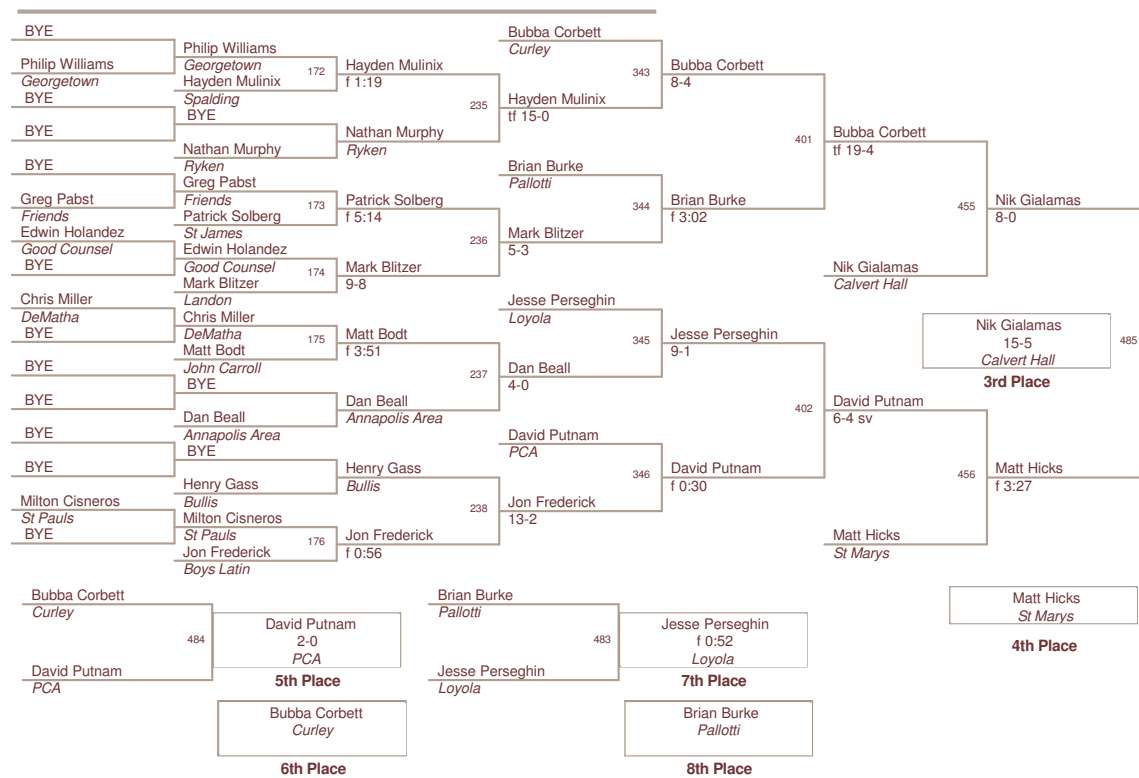

Plc	Points	Team
1	248.5	McDonogh
2	240.5	Mt St Joe
3	189.0	DeMatha
4	175.0	PCA
5	171.5	Curley
6	116.5	St Marys
7	111.0	Loyola
8	107.0	Georgetown
9	99.0	Spalding
10	94.0	Calvert Hall
11	84.0	John Carroll
12	81.0	Annapolis Area
12	81.0	Boys Latin
14	61.0	Bowling Brook
14	61.0	Landon
16	57.0	St Pauls
17	49.0	Gilman
18	48.0	Pallotti
18	48.0	Ryken
20	46.5	Bullis
21	43.0	Good Counsel
22	41.5	McNamara
23	20.5	St James
24	17.0	Baltimore Lutheran
25	10.0	Greater Grace
26	2.0	MSD
27		Friends

103 Lbs

112 Lbs

119 Lbs

125 Lbs

130 Lbs

145 Lbs

152 Lbs

160 Lbs