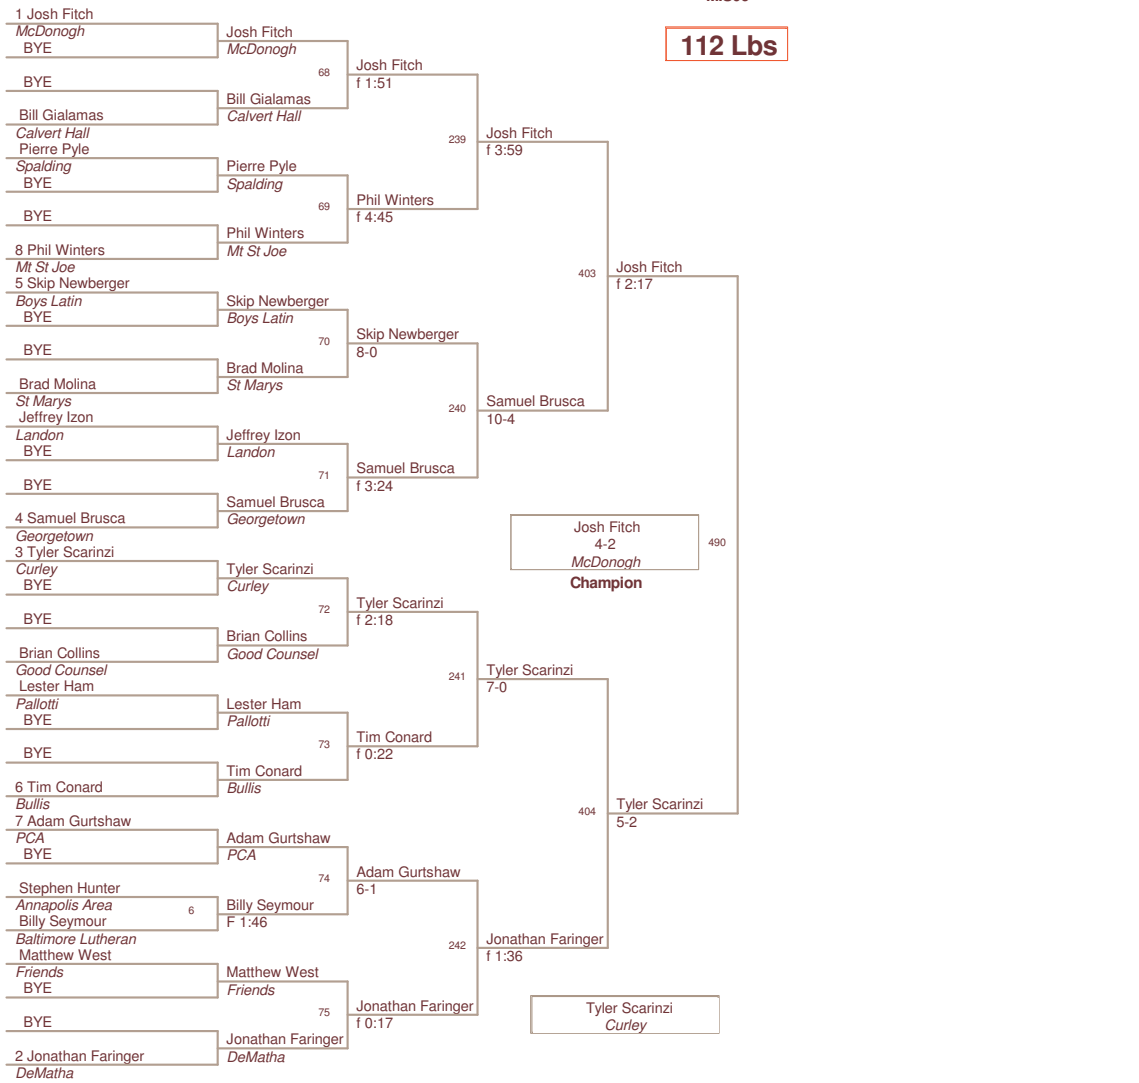

Plc	Points	Team
1	248.5	McDonogh
2	240.5	Mt St Joe
3	189.0	DeMatha
4	175.0	PCA
5	171.5	Curley
6	116.5	St Marys
7	111.0	Loyola
8	107.0	Georgetown
9	99.0	Spalding
10	94.0	Calvert Hall
11	84.0	John Carroll
12	81.0	Annapolis Area
12	81.0	Boys Latin
14	61.0	Bowling Brook
14	61.0	Landon
16	57.0	St Pauls
17	49.0	Gilman
18	48.0	Pallotti
18	48.0	Ryken
20	46.5	Bullis
21	43.0	Good Counsel
22	41.5	McNamara
23	20.5	St James
24	17.0	Baltimore Lutheran
25	10.0	Greater Grace
26	2.0	MSD
27		Friends

103 Lbs

112 Lbs

119 Lbs

125 Lbs

130 Lbs

145 Lbs

152 Lbs

160 Lbs

189 Lbs