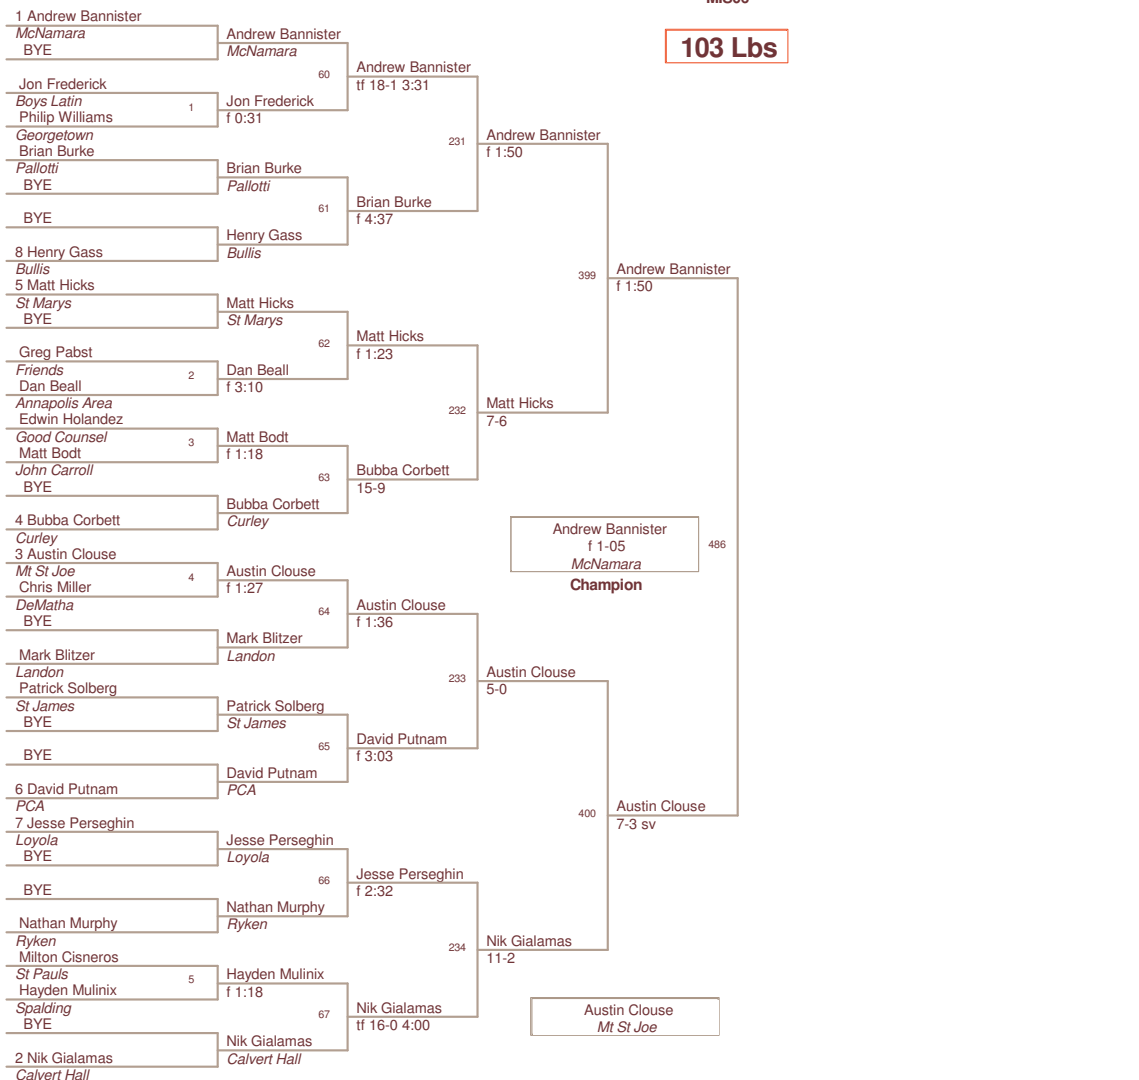

Plc	Points	Team
1	248.5	McDonogh
2	240.5	Mt St Joe
3	189.0	DeMatha
4	175.0	PCA
5	171.5	Curley
6	116.5	St Marys
7	111.0	Loyola
8	107.0	Georgetown
9	99.0	Spalding
10	94.0	Calvert Hall
11	84.0	John Carroll
12	81.0	Annapolis Area
12	81.0	Boys Latin
14	61.0	Bowling Brook
14	61.0	Landon
16	57.0	St Pauls
17	49.0	Gilman
18	48.0	Pallotti
18	48.0	Ryken
20	46.5	Bullis
21	43.0	Good Counsel
22	41.5	McNamara
23	20.5	St James
24	17.0	Baltimore Lutheran
25	10.0	Greater Grace
26	2.0	MSD
27		Friends

103 Lbs

112 Lbs

119 Lbs

125 Lbs

130 Lbs

145 Lbs

152 Lbs

160 Lbs

189 Lbs