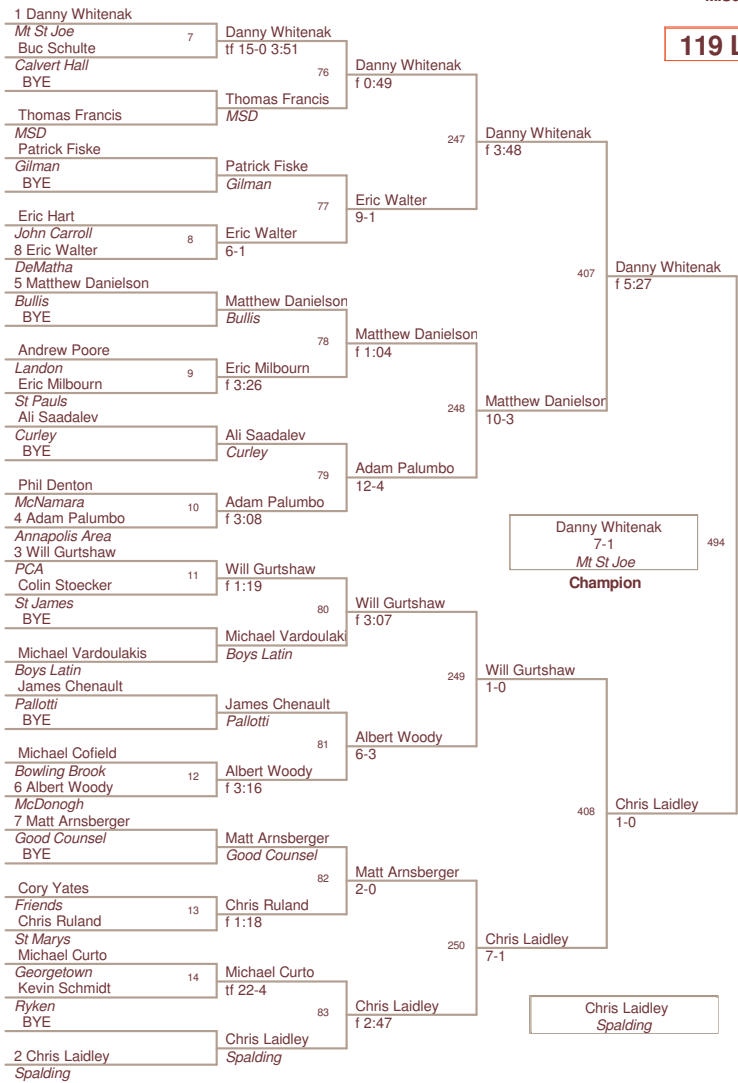

Plc	Points	Team
1	248.5	McDonogh
2	240.5	Mt St Joe
3	189.0	DeMatha
4	175.0	PCA
5	171.5	Curley
6	116.5	St Marys
7	111.0	Loyola
8	107.0	Georgetown
9	99.0	Spalding
10	94.0	Calvert Hall
11	84.0	John Carroll
12	81.0	Annapolis Area
12	81.0	Boys Latin
14	61.0	Bowling Brook
14	61.0	Landon
16	57.0	St Pauls
17	49.0	Gilman
18	48.0	Pallotti
18	48.0	Ryken
20	46.5	Bullis
21	43.0	Good Counsel
22	41.5	McNamara
23	20.5	St James
24	17.0	Baltimore Lutheran
25	10.0	Greater Grace
26	2.0	MSD
27		Friends

103 Lbs

112 Lbs

119 Lbs

125 Lbs

130 Lbs

145 Lbs

152 Lbs

160 Lbs