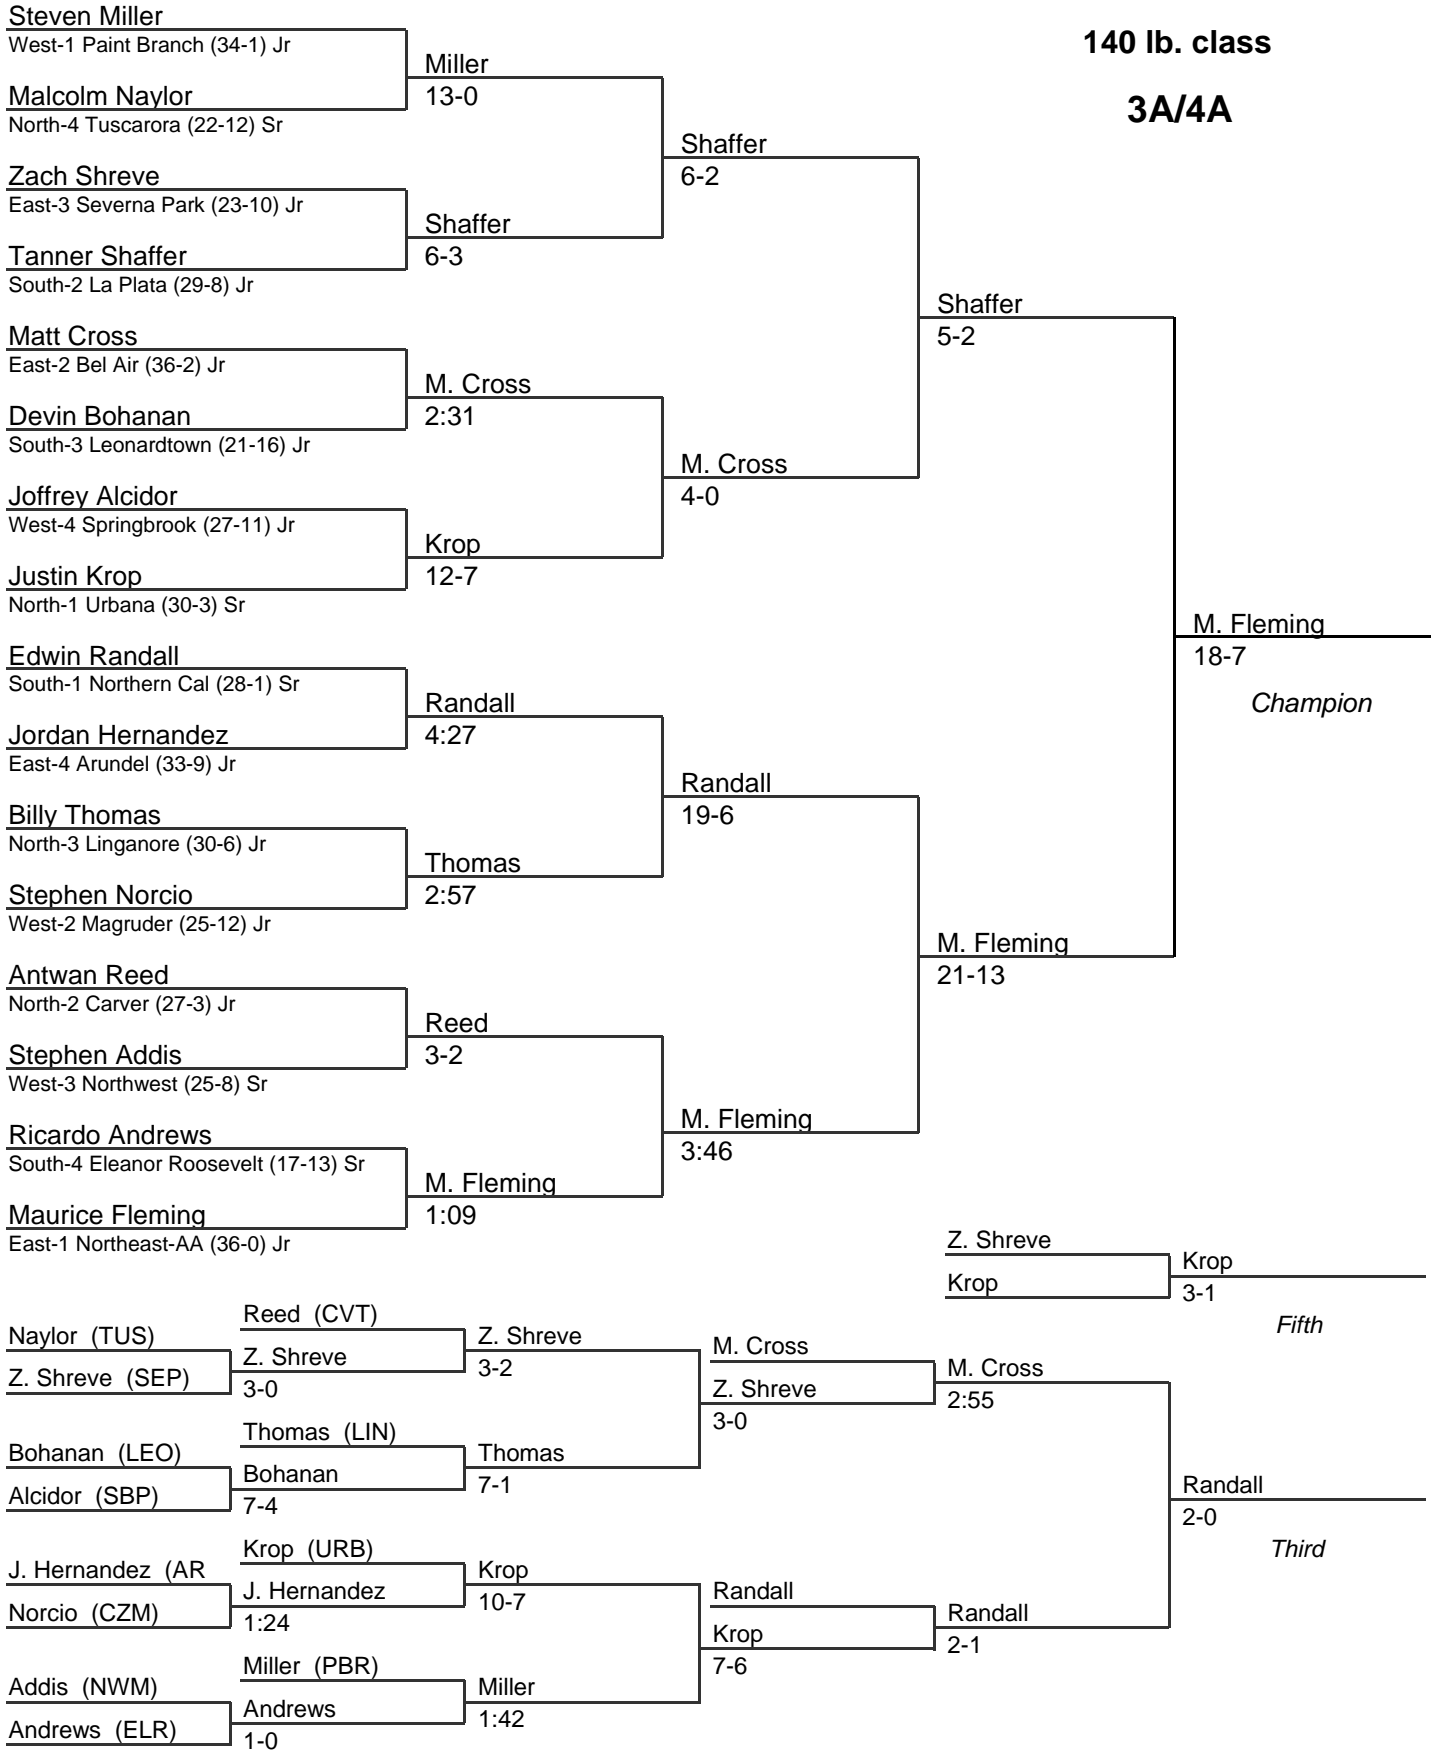

3A/4A MPSSAA State Wrestling Tournament

2007