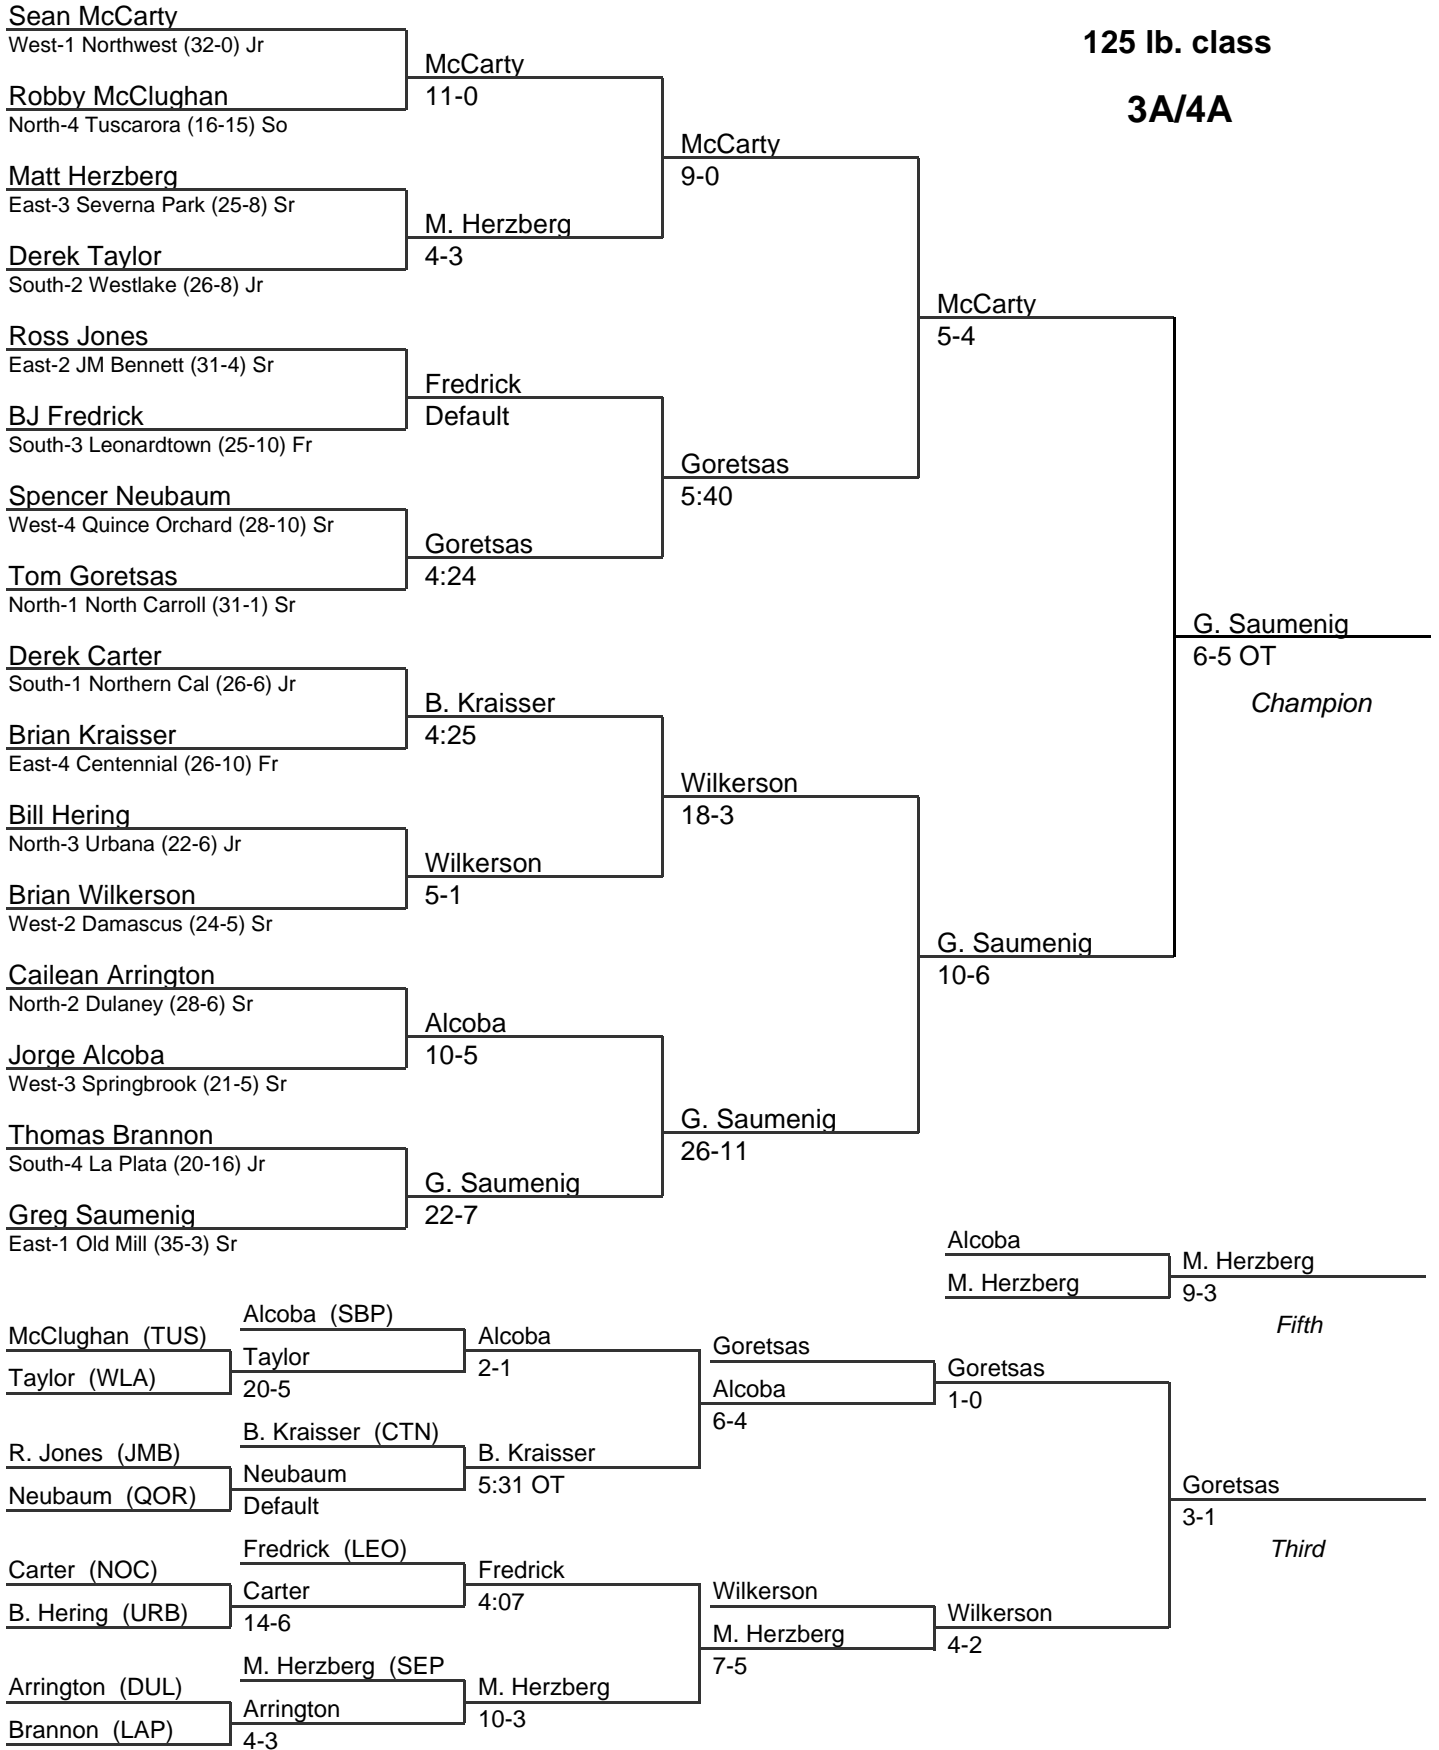

3A/4A MPSSAA State Wrestling Tournament

2007