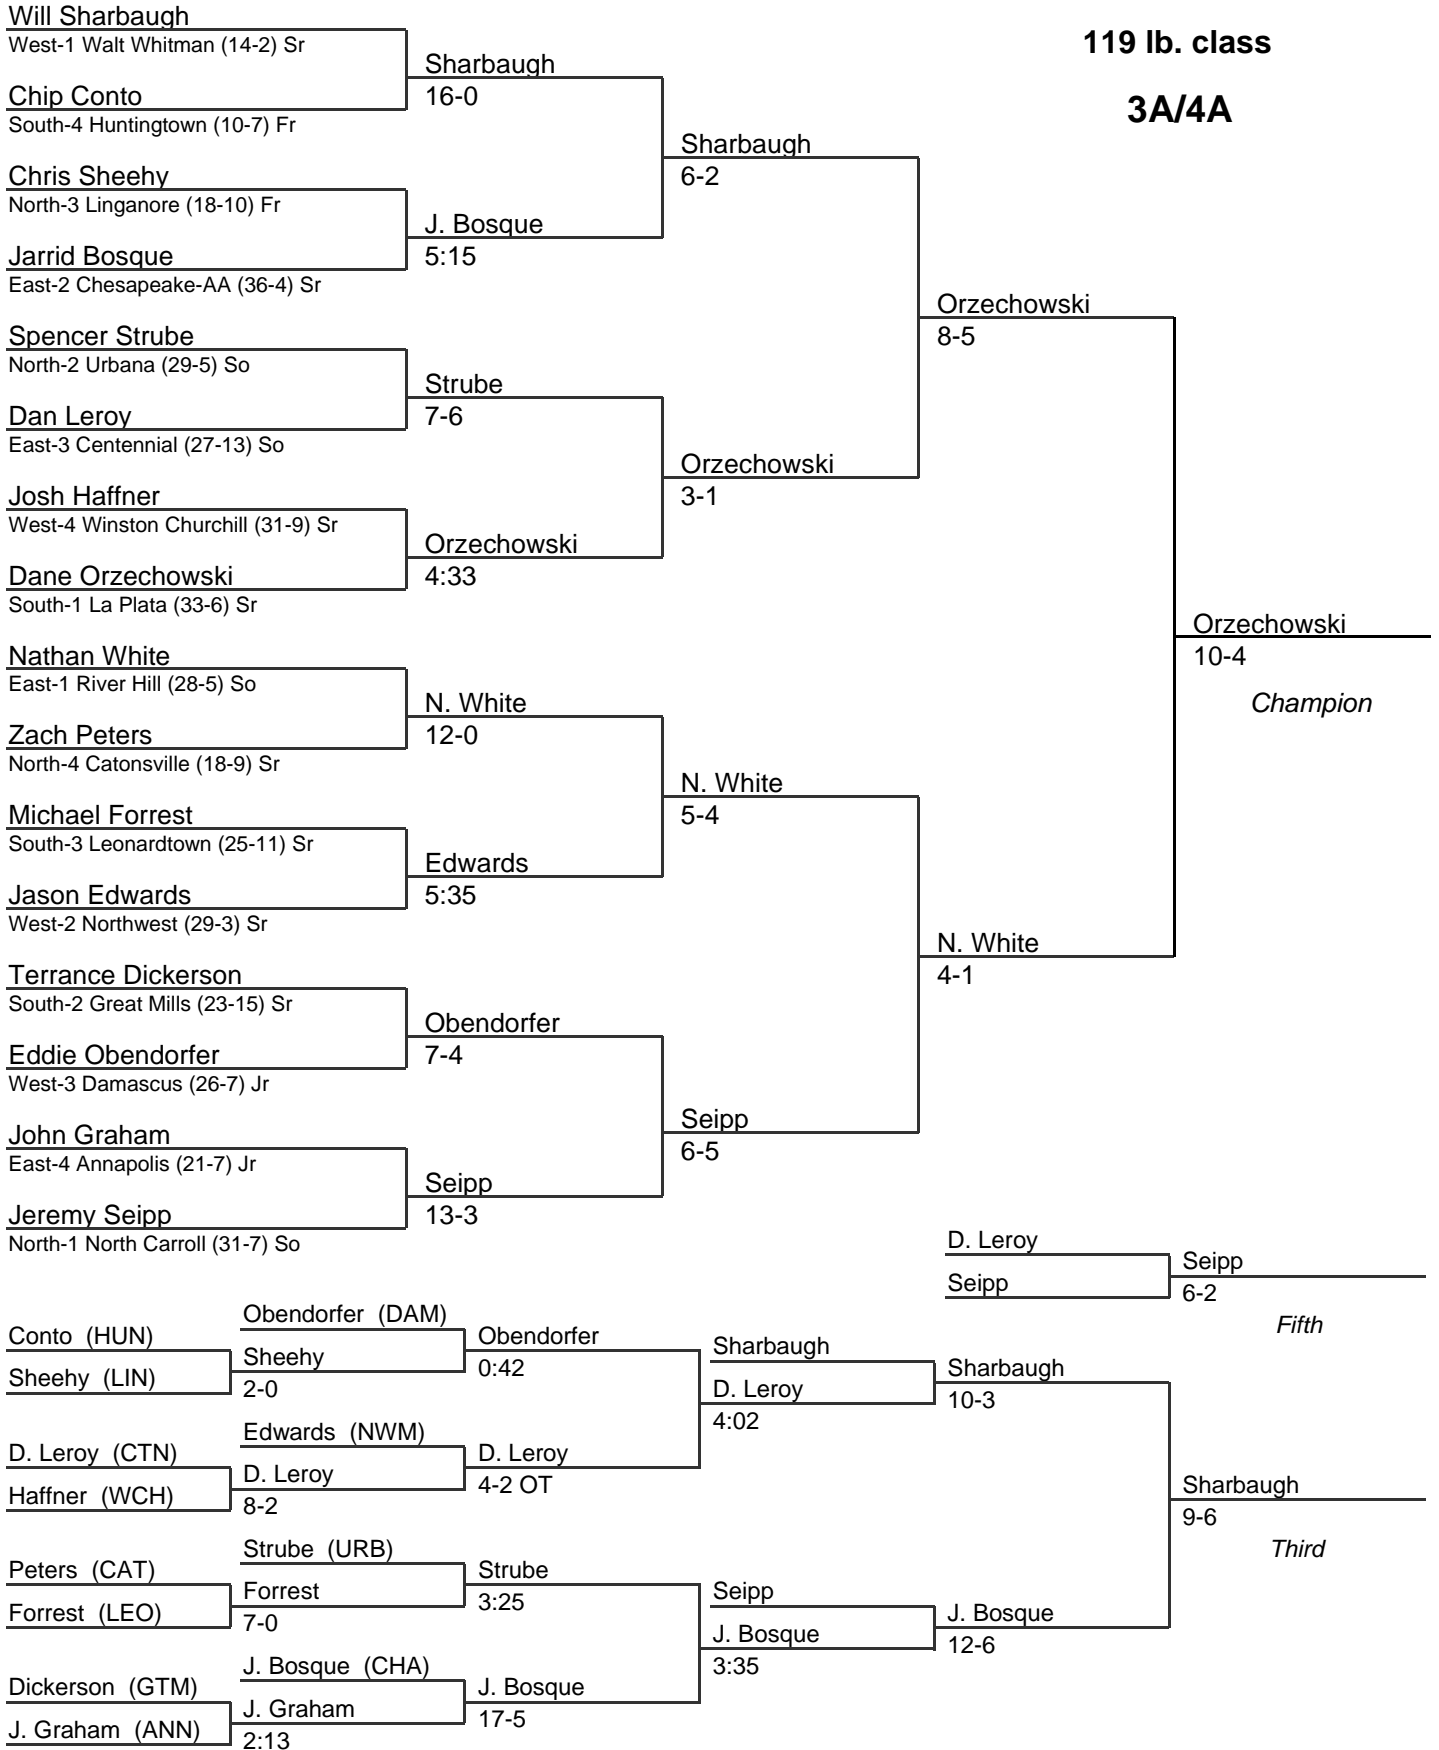

3A/4A MPSSAA State Wrestling Tournament

2007