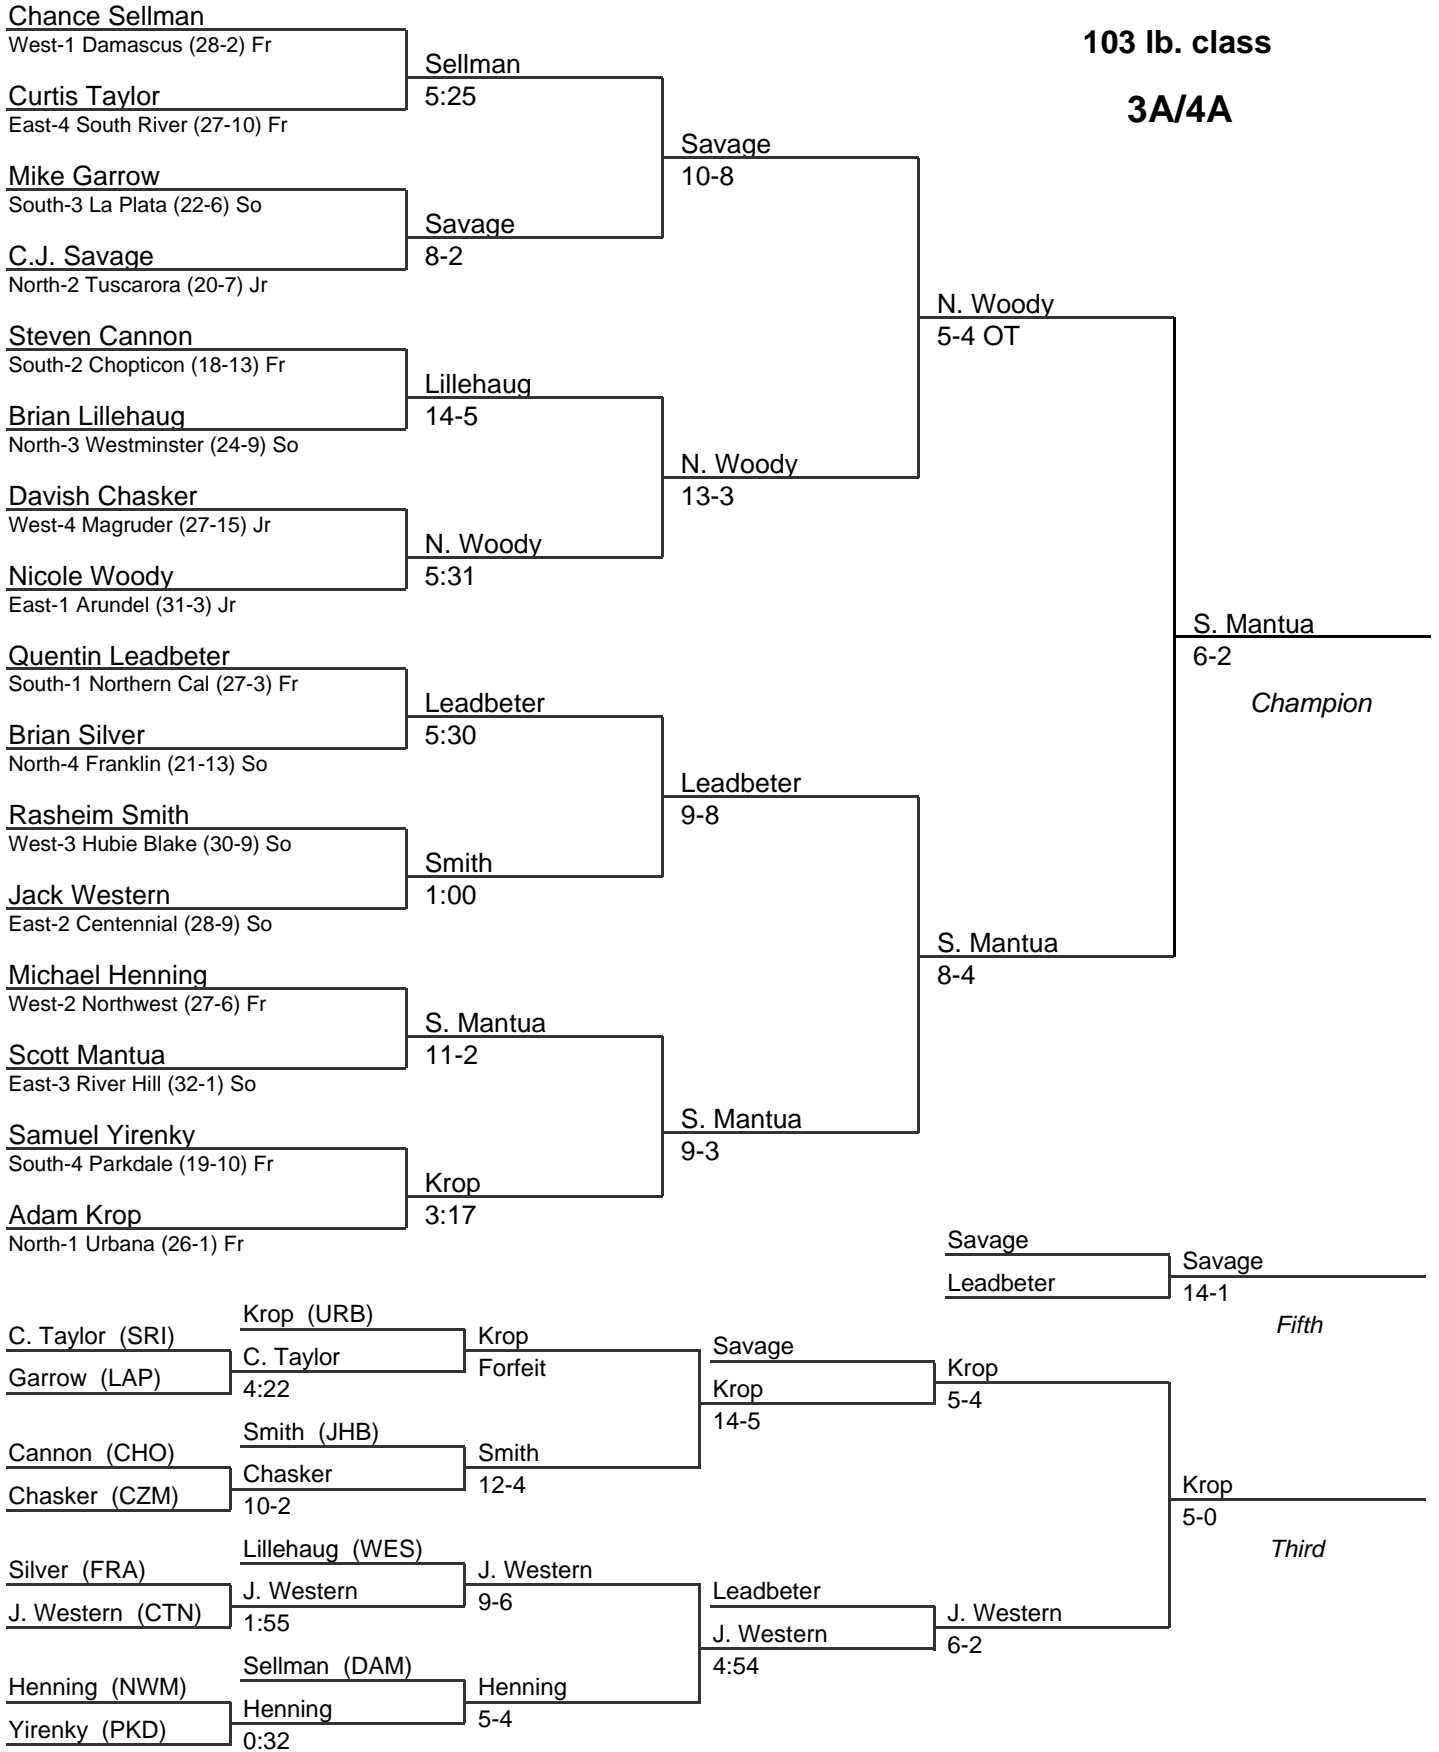

3A/4A MPSSAA State Wrestling Tournament

2007

TEAM SCORES

1. Old Mill	108.5	43. Eleanor Roosevelt	11
2. La Plata	99.5	44. Leonardtown	9
3. Damascus	74.5	45. Glen Burnie	6.5
4. Sherwood	69	46. Bethesda-Chevy Chase	6
5. North Carroll	66	47. Gaithersburg	6
6. Northern Cal	64	48. Hubie Blake	6
7. Severna Park	58	49. Thomas Johnson	6
8. Paint Branch	52	50. Linganore	6
9. Quince Orchard	46.5	51. Parkville	4
10. River Hill	43	52. Oxon Hill	4
11. Chesapeake-AA	42	53. Seneca Valley	4
12. Broadneck	40	54. North Harford	4
13. Lackey	39	55. Winston Churchill	4
14. Woodlawn	38.5	56. Towson	3
15. Urbana	37	57. Kenwood	3
16. Westlake	35.5	58. Westminster	3
17. South River	34.5	59. Friendly	2
18. Annapolis	33	60. Gwynn Park	2
19. Northeast-AA	33	61. North County	2
20. Northwest	33	62. Franklin	2
21. JM Bennett	32.5	63. Montgomery Blair	1
22. Bowie	30	64. Watkins Mill	0
23. Centennial	30	65. Catonsville	0
24. Walt Whitman	28.5	66. Richard Montgomery	0
25. Springbrook	27	67. Perry Hall	0
26. Wilde Lake	26.5	68. City College	0
27. Thomas Wootton	25	69. Parkdale	0
28. Arundel	24	70. DuVal	0
29. Dulaney	24	71. Great Mills	0
30. Tuscarora	23	72. Dundalk	0
31. Bel Air	22	73. Carver	-1
32. Huntingtown	20		
33. Edgewood	17		
34. Mount Hebron	17		
35. Thomas Stone	17		
36. Wheaton	16		
37. Chopticon	16		
38. Magruder	16		
39. John F. Kennedy	14		
40. CM Wright	12		
41. Mergenthaler	12		
42. Aberdeen	11.5		

3A/4A MPSSAA State Wrestling Tournament

2007