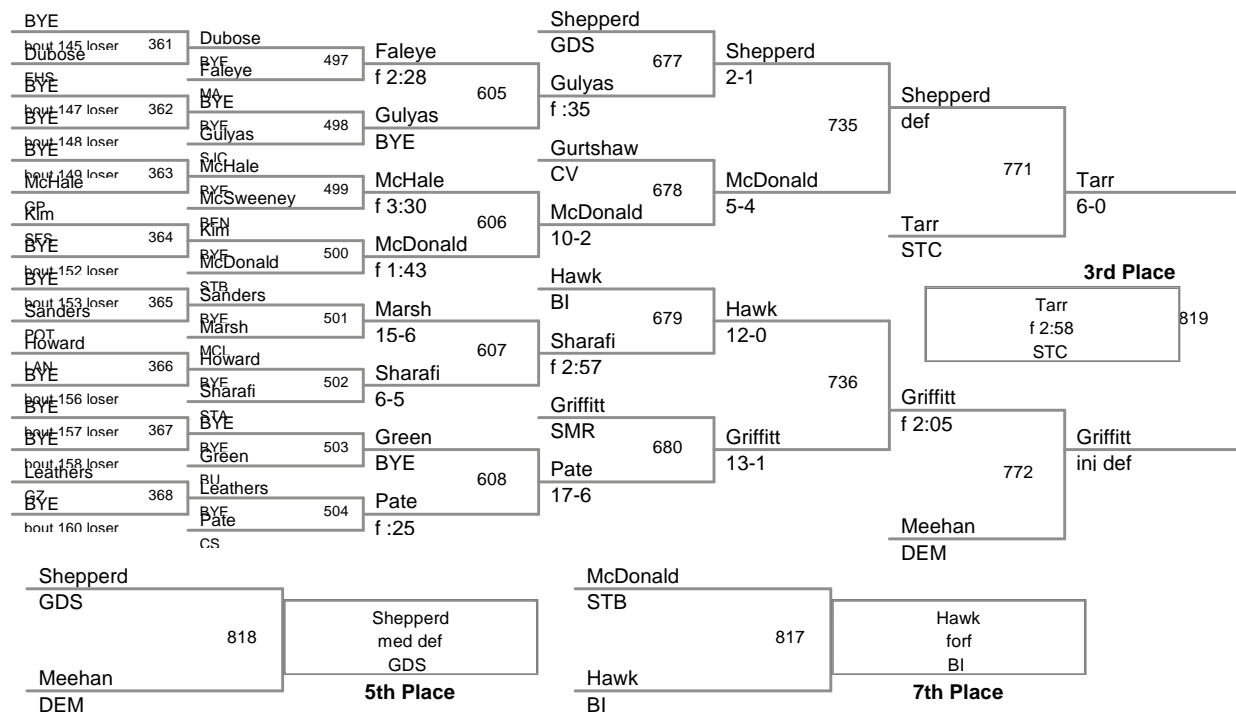

A Invitational Wrestling Tou  
2011 STA Invita Division

**125 Lbs**

A Invitational Wrestling Tou  
2011 STA Invita Division

**140 Lbs**

A Invitational Wrestling Tou  
2011 STA Invita Division

**160 Lbs**

A Invitational Wrestling Tou  
2011 STA Invita Division

**189 Lbs**

A Invitational Wrestling Tou  
2011 STA Invita Division

**215 Lbs**