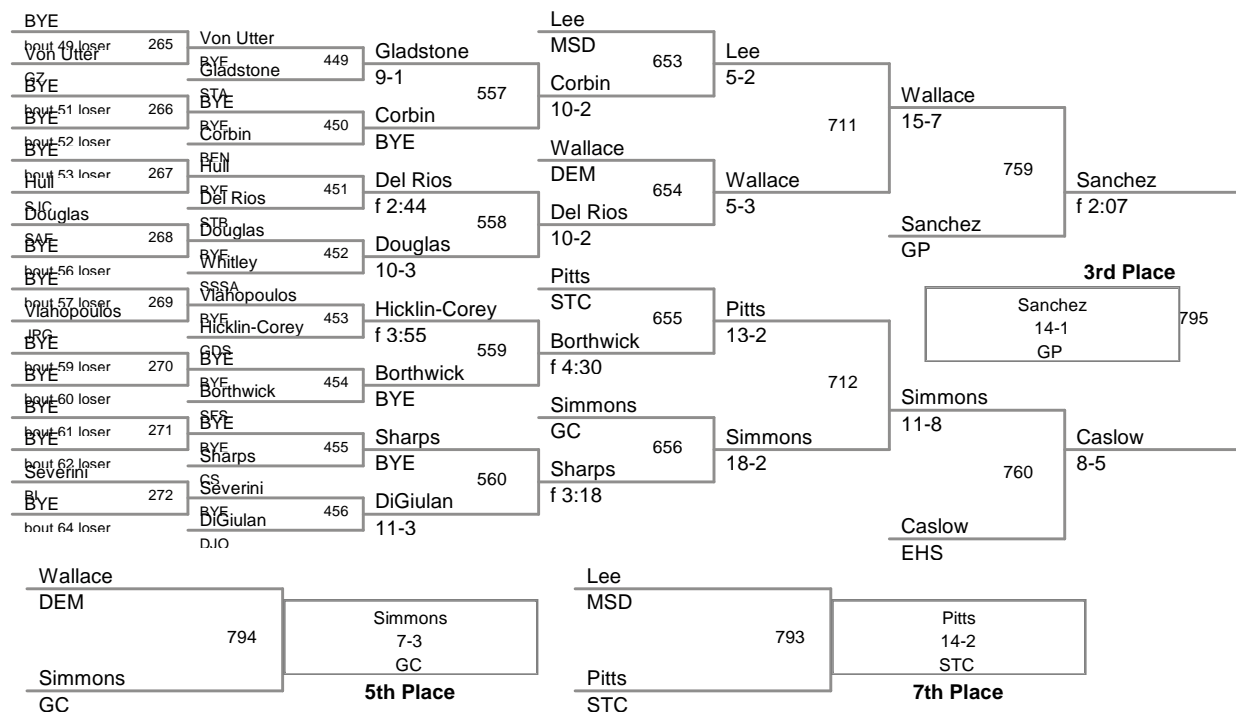

A Invitational Wrestling Tou  
2011 STA Invita Division

**125 Lbs**

A Invitational Wrestling Tou  
2011 STA Invita Division

**140 Lbs**

A Invitational Wrestling Tou  
2011 STA Invita Division

**160 Lbs**

A Invitational Wrestling Tou  
2011 STA Invita Division

**189 Lbs**

A Invitational Wrestling Tou  
2011 STA Invita Division

**215 Lbs**