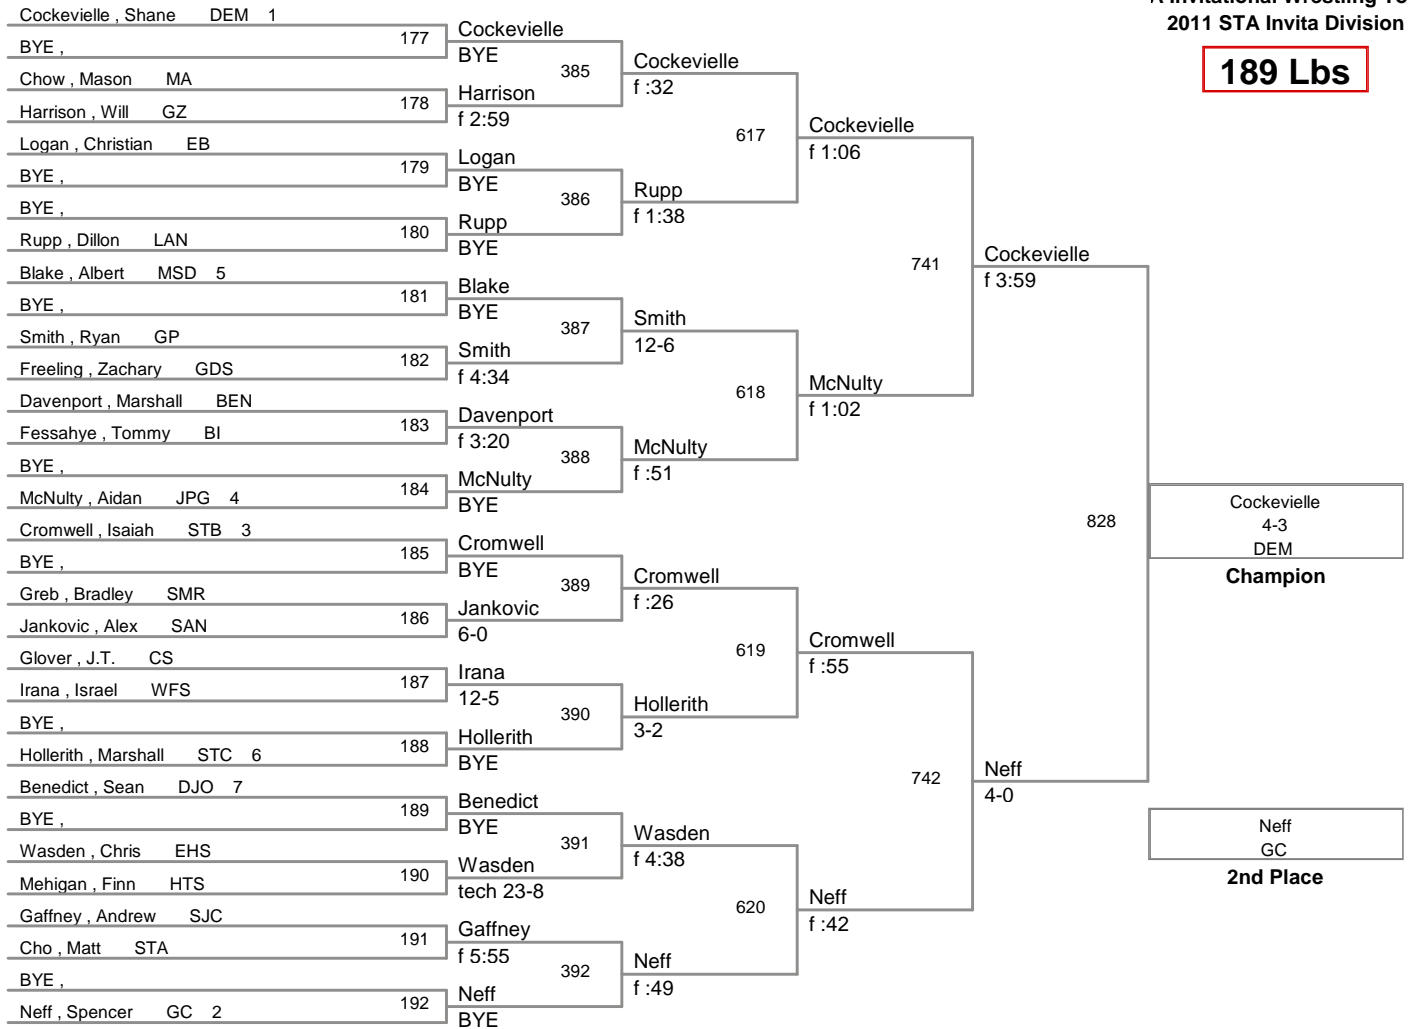

A Invitational Wrestling Tou  
2011 STA Invita Division

**125 Lbs**

A Invitational Wrestling Tou  
2011 STA Invita Division

**140 Lbs**

A Invitational Wrestling Tou  
2011 STA Invita Division

**160 Lbs**

A Invitational Wrestling Tou  
2011 STA Invita Division

**189 Lbs**

A Invitational Wrestling Tou  
2011 STA Invita Division

**215 Lbs**