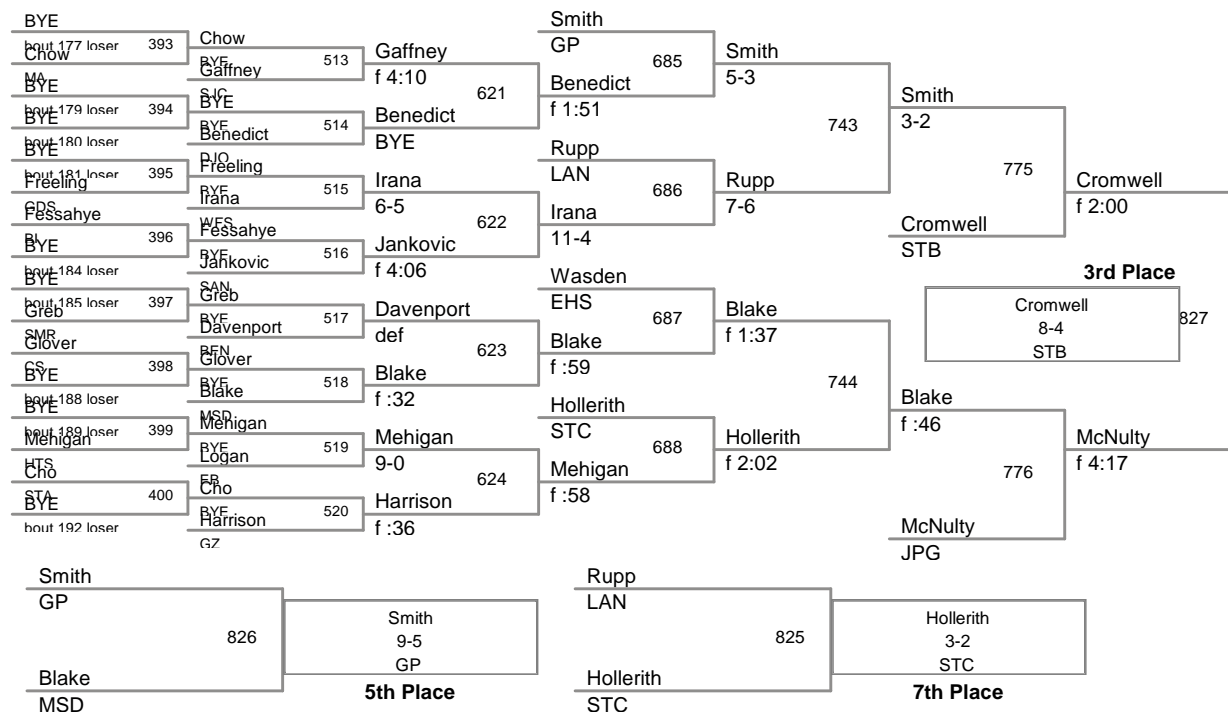

A Invitational Wrestling Tou  
2011 STA Invita Division

**125 Lbs**

A Invitational Wrestling Tou  
2011 STA Invita Division

**140 Lbs**

A Invitational Wrestling Tou  
2011 STA Invita Division

**160 Lbs**

A Invitational Wrestling Tou  
2011 STA Invita Division

**189 Lbs**

A Invitational Wrestling Tou  
2011 STA Invita Division

**215 Lbs**