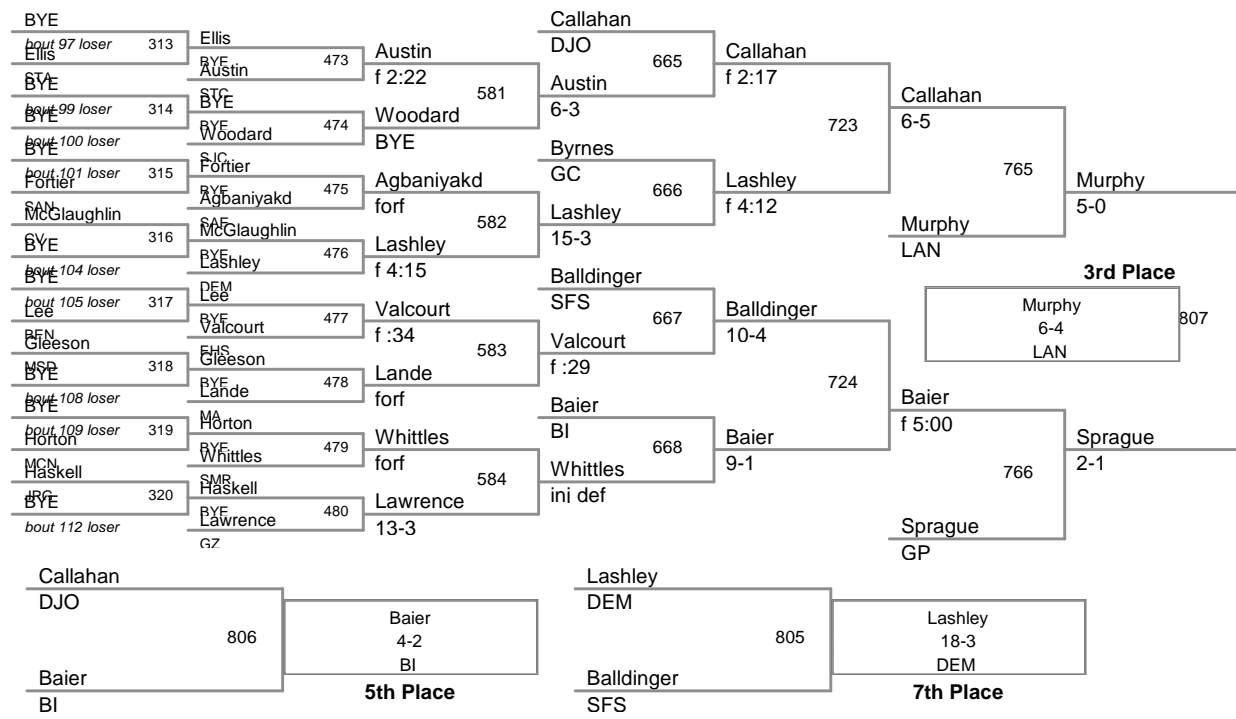

A Invitational Wrestling Tou  
2011 STA Invita Division

**125 Lbs**

A Invitational Wrestling Tou  
2011 STA Invita Division

**140 Lbs**

A Invitational Wrestling Tou  
2011 STA Invita Division

**160 Lbs**

A Invitational Wrestling Tou  
2011 STA Invita Division

**189 Lbs**

A Invitational Wrestling Tou  
2011 STA Invita Division

**215 Lbs**