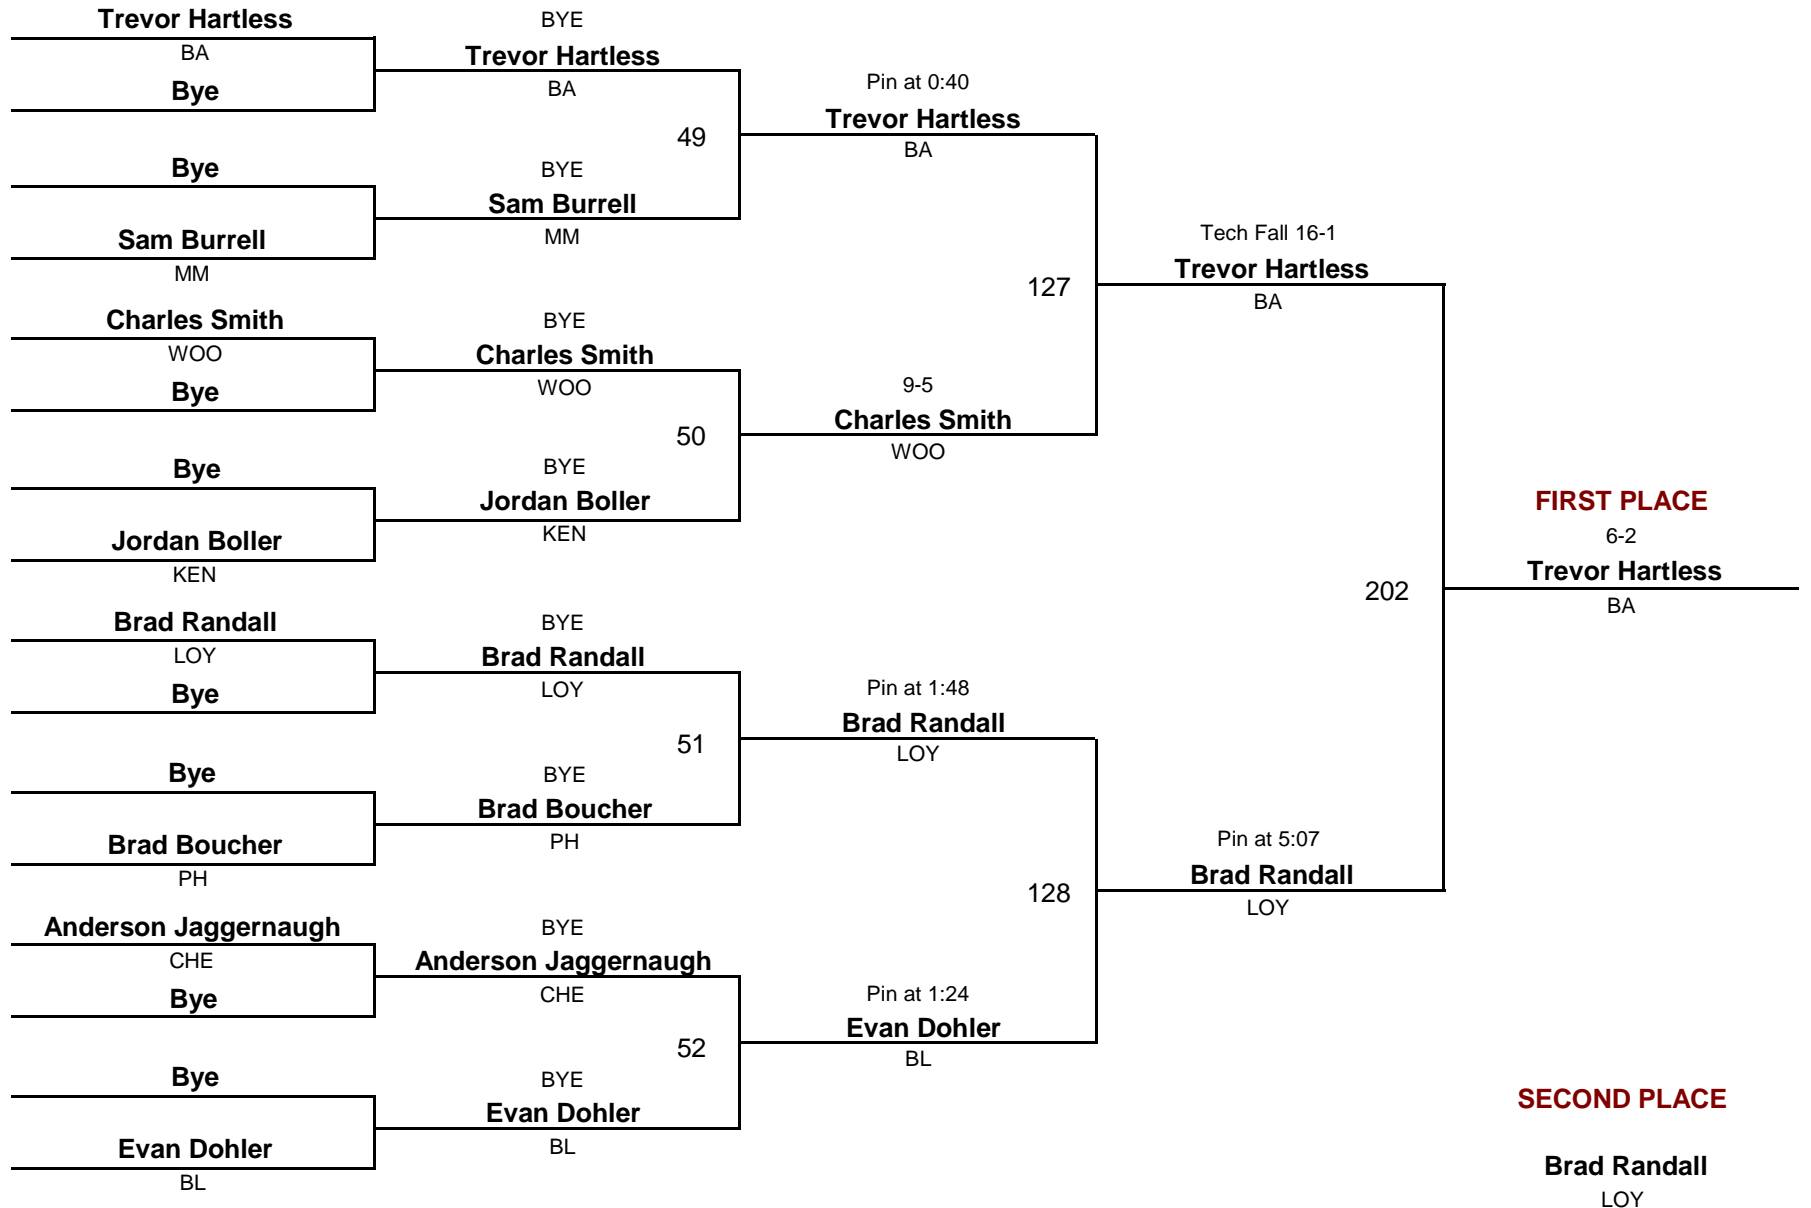

Consolation Rounds

HIGH SCHOOL

DIVISION

160

WEIGHT

Perry Hall Romp In The Swamp

December 18, 2010

Championship Rounds