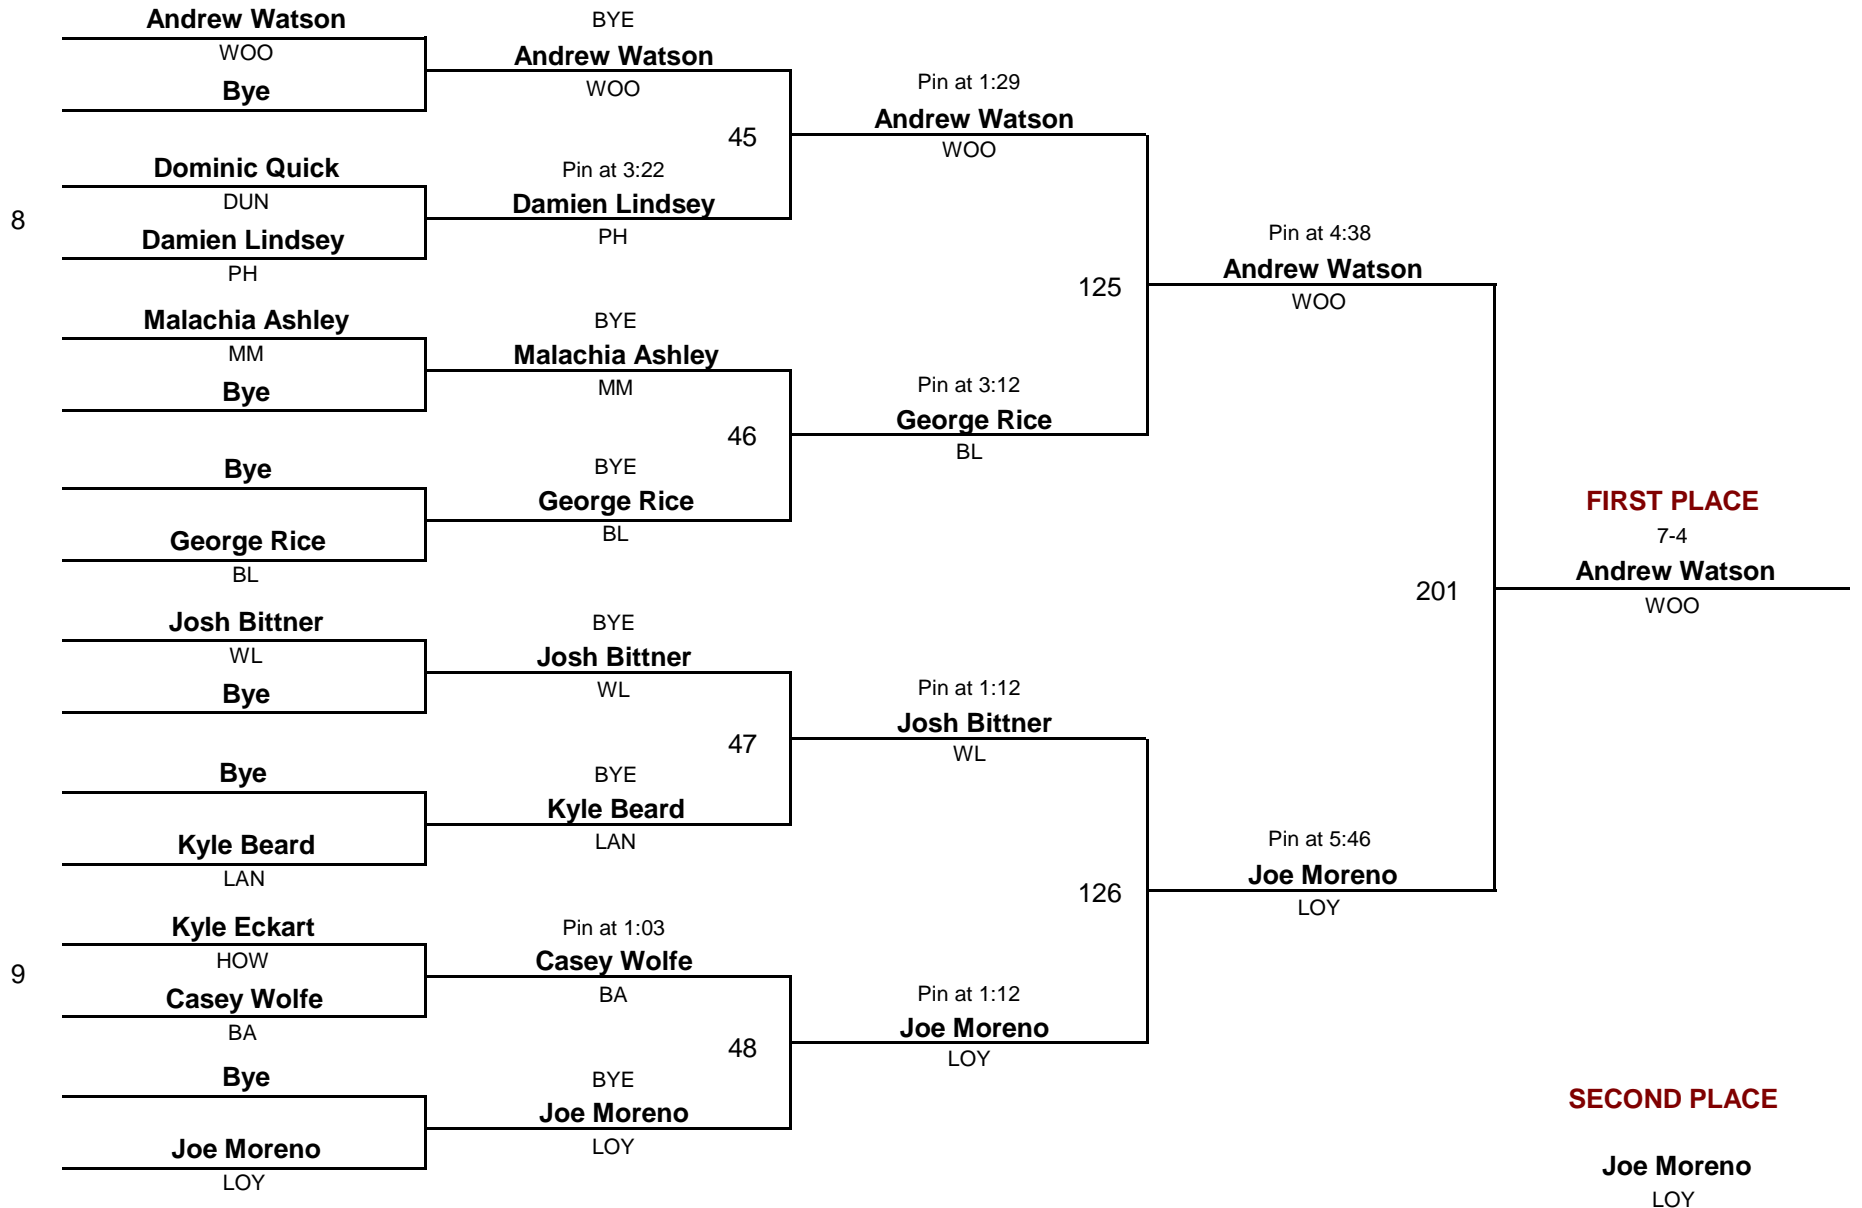

HIGH SCHOOL

DIVISION

152

WEIGHT

Perry Hall Romp In The Swamp

December 18, 2010

Championship Rounds