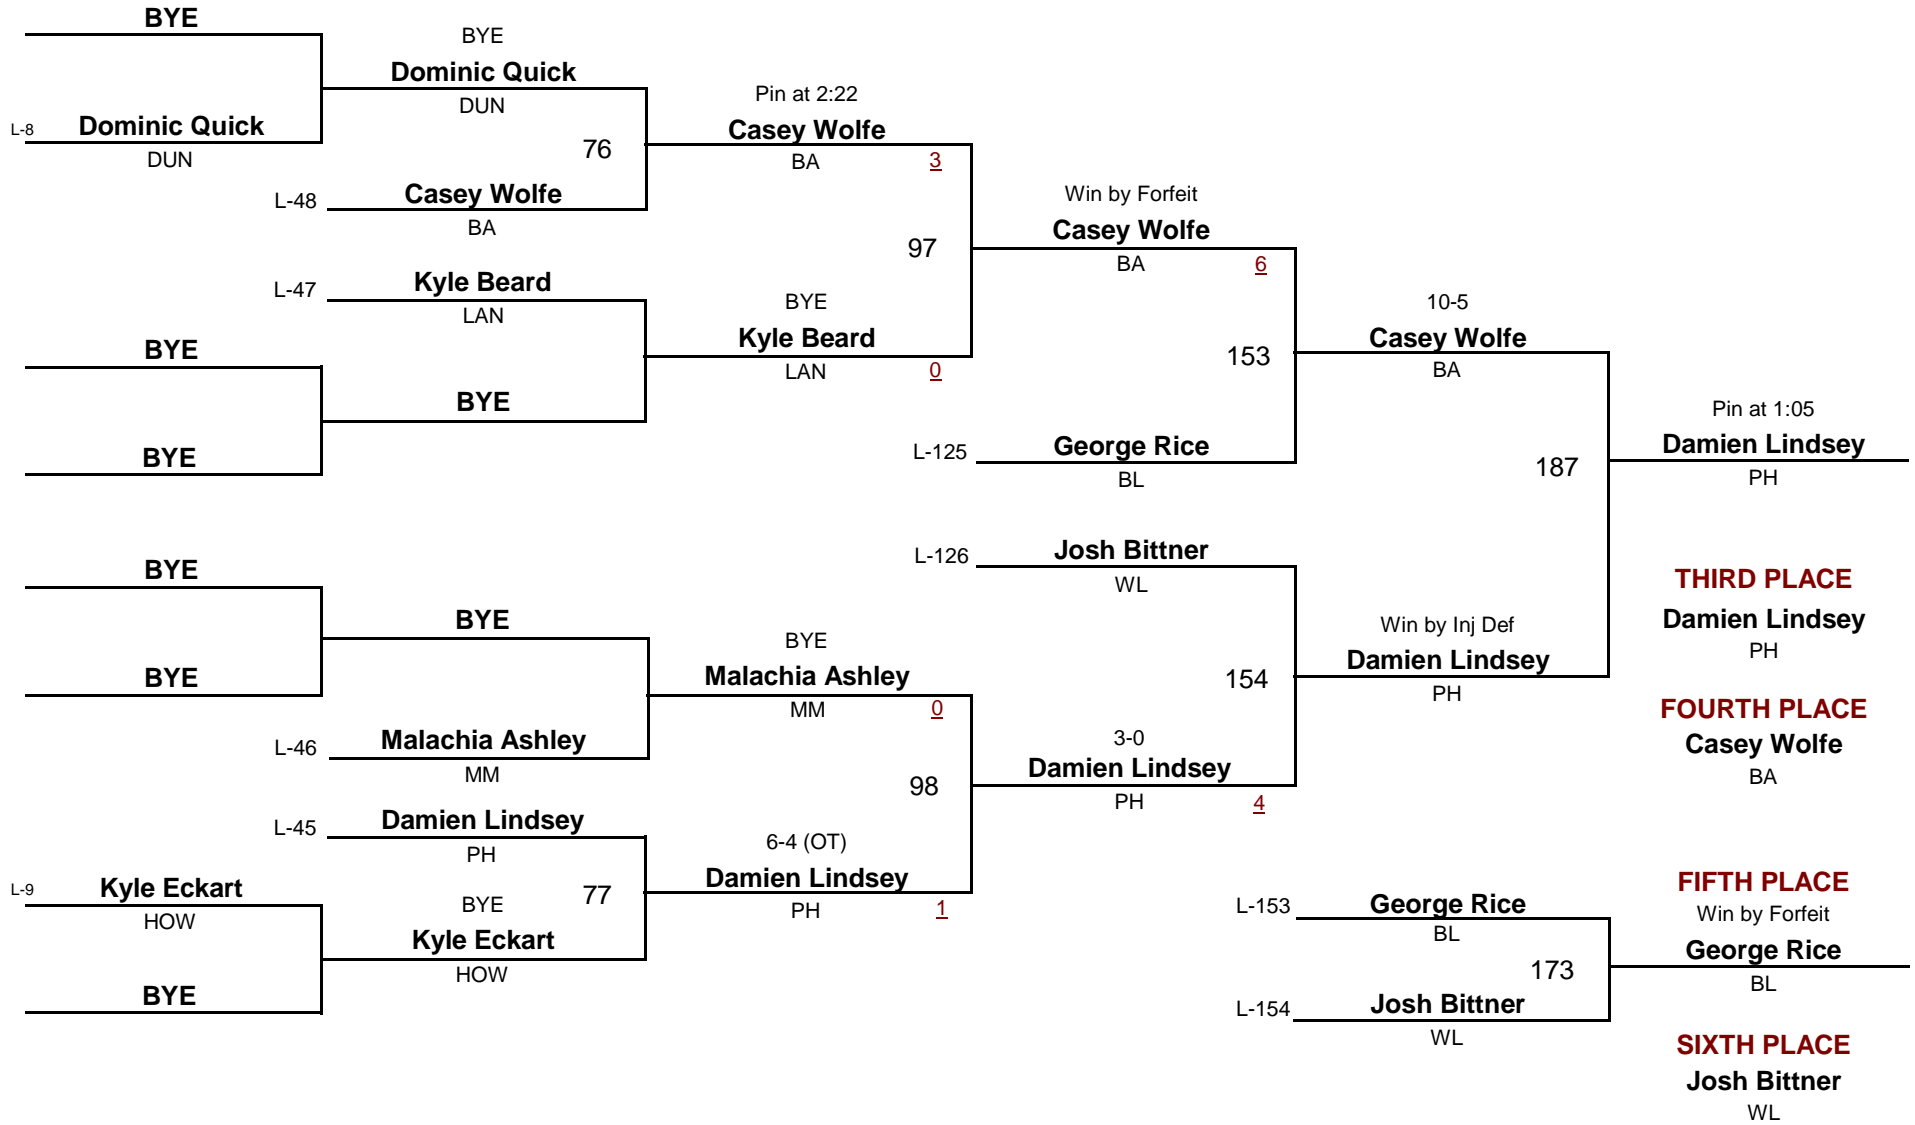

HIGH SCHOOL

DIVISION

152

WEIGHT

Perry Hall Romp In The Swamp

December 18, 2010

Consolation Rounds