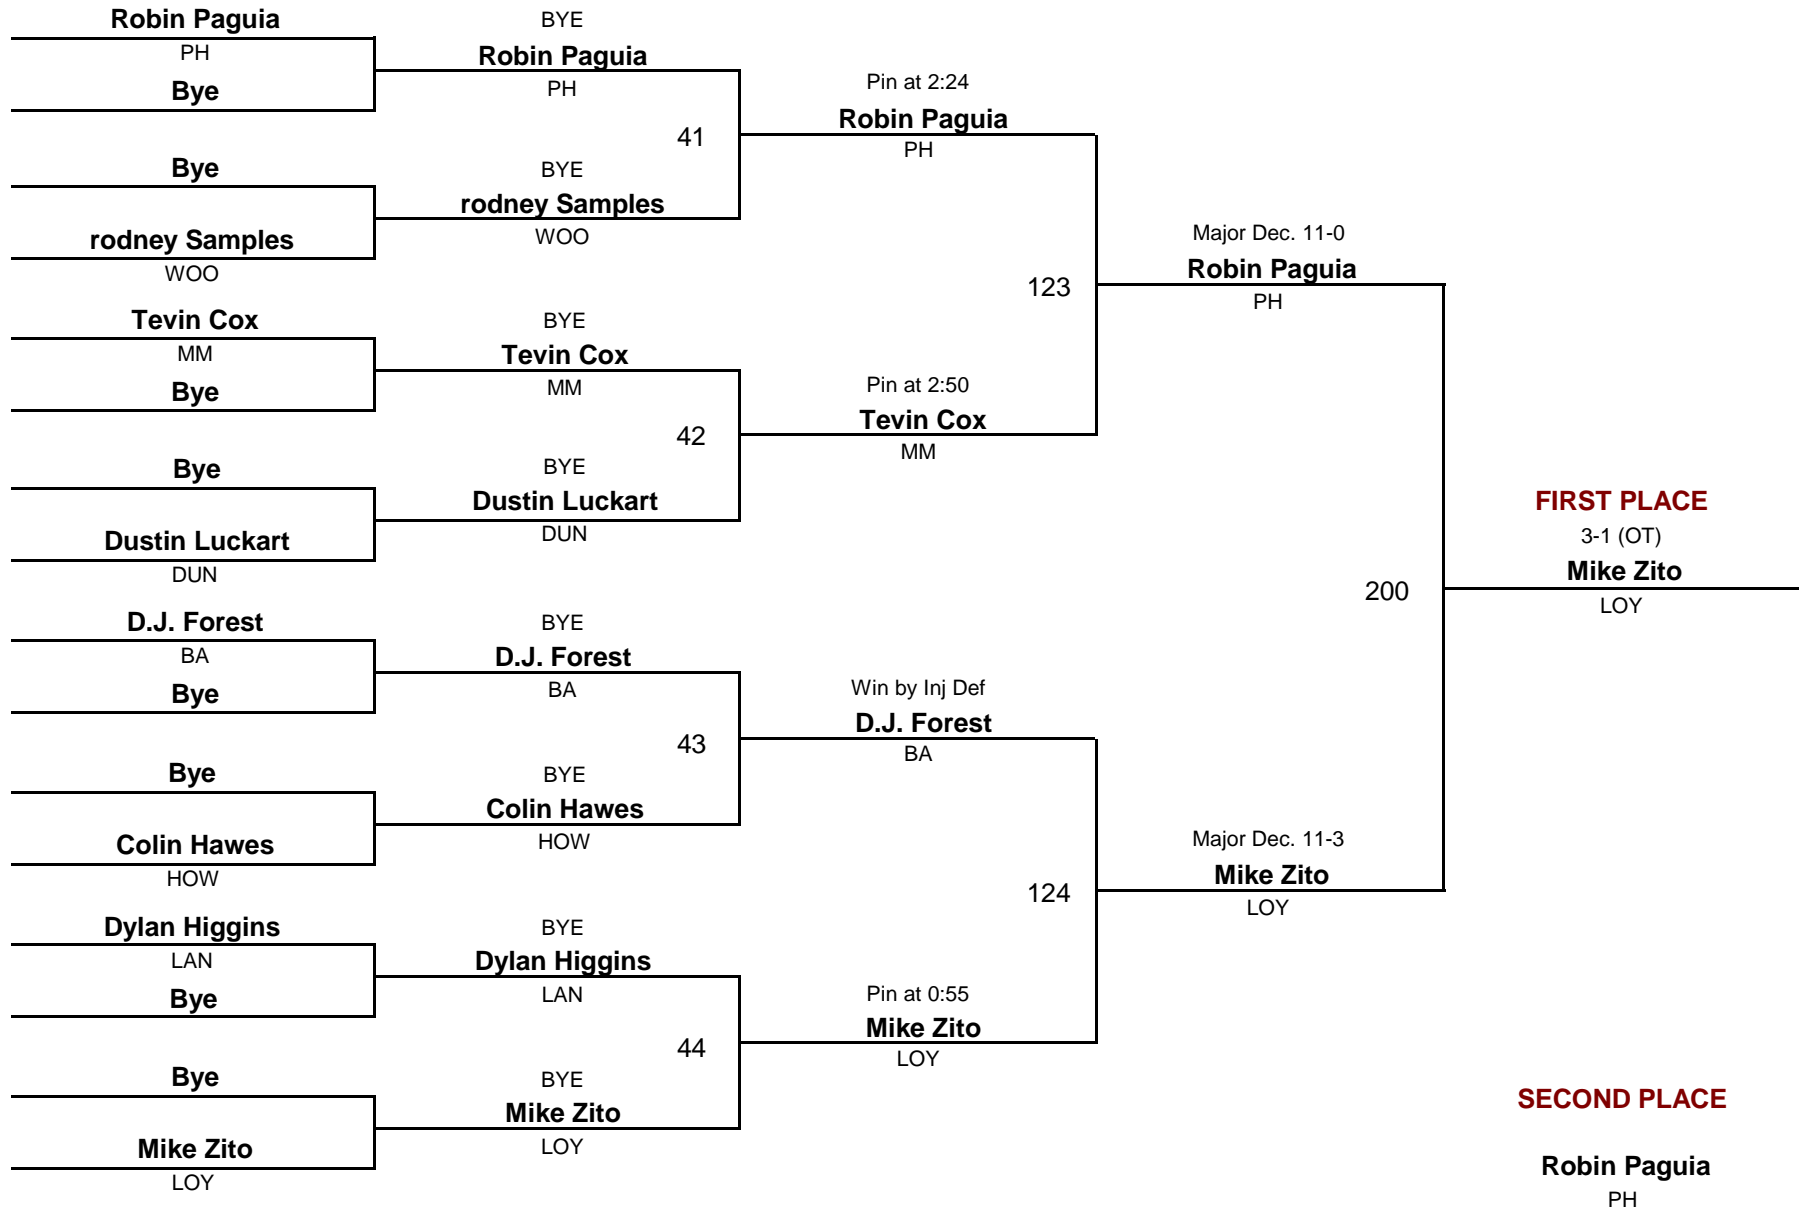

HIGH SCHOOL

DIVISION

145

WEIGHT

Perry Hall Romp In The Swamp

December 18, 2010

Championship Rounds