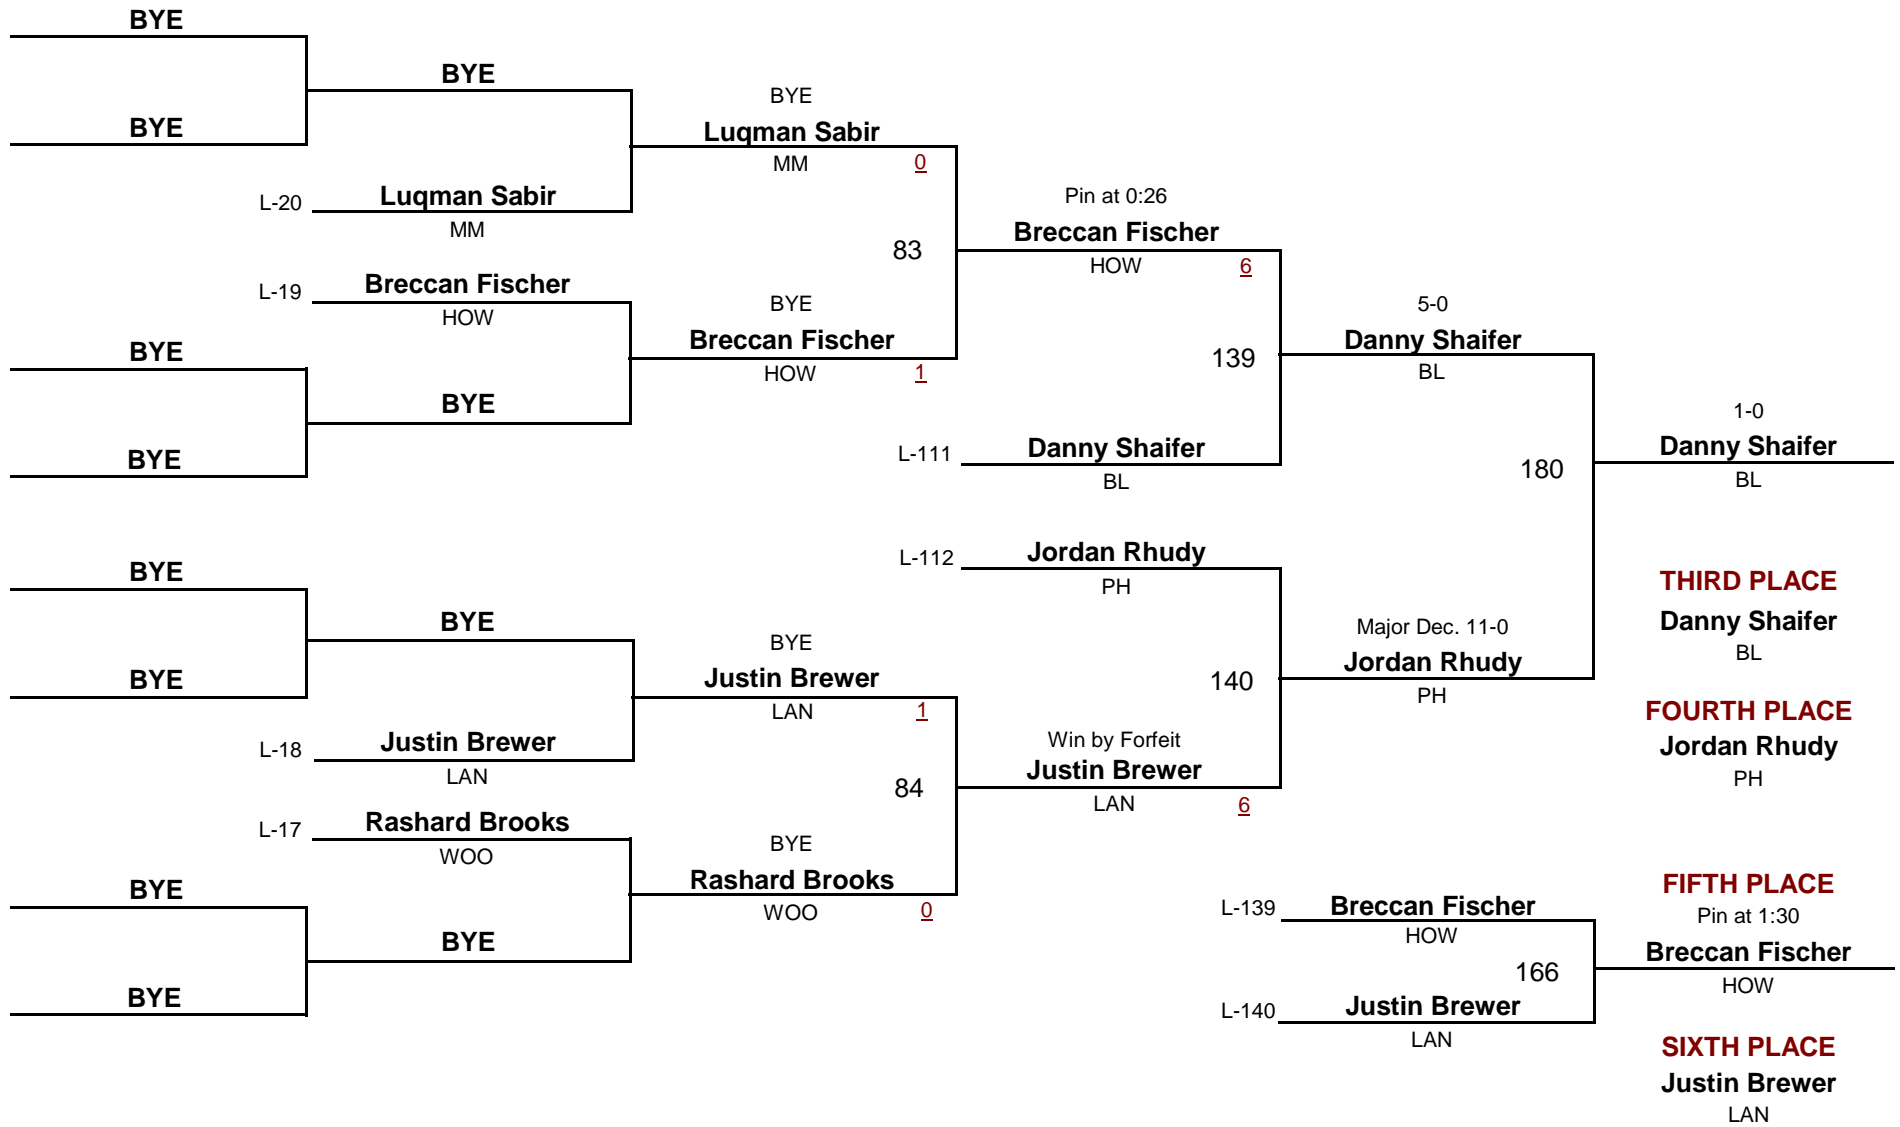

HIGH SCHOOL

DIVISION

112

WEIGHT

Perry Hall Romp In The Swamp

December 18, 2010

Consolation Rounds