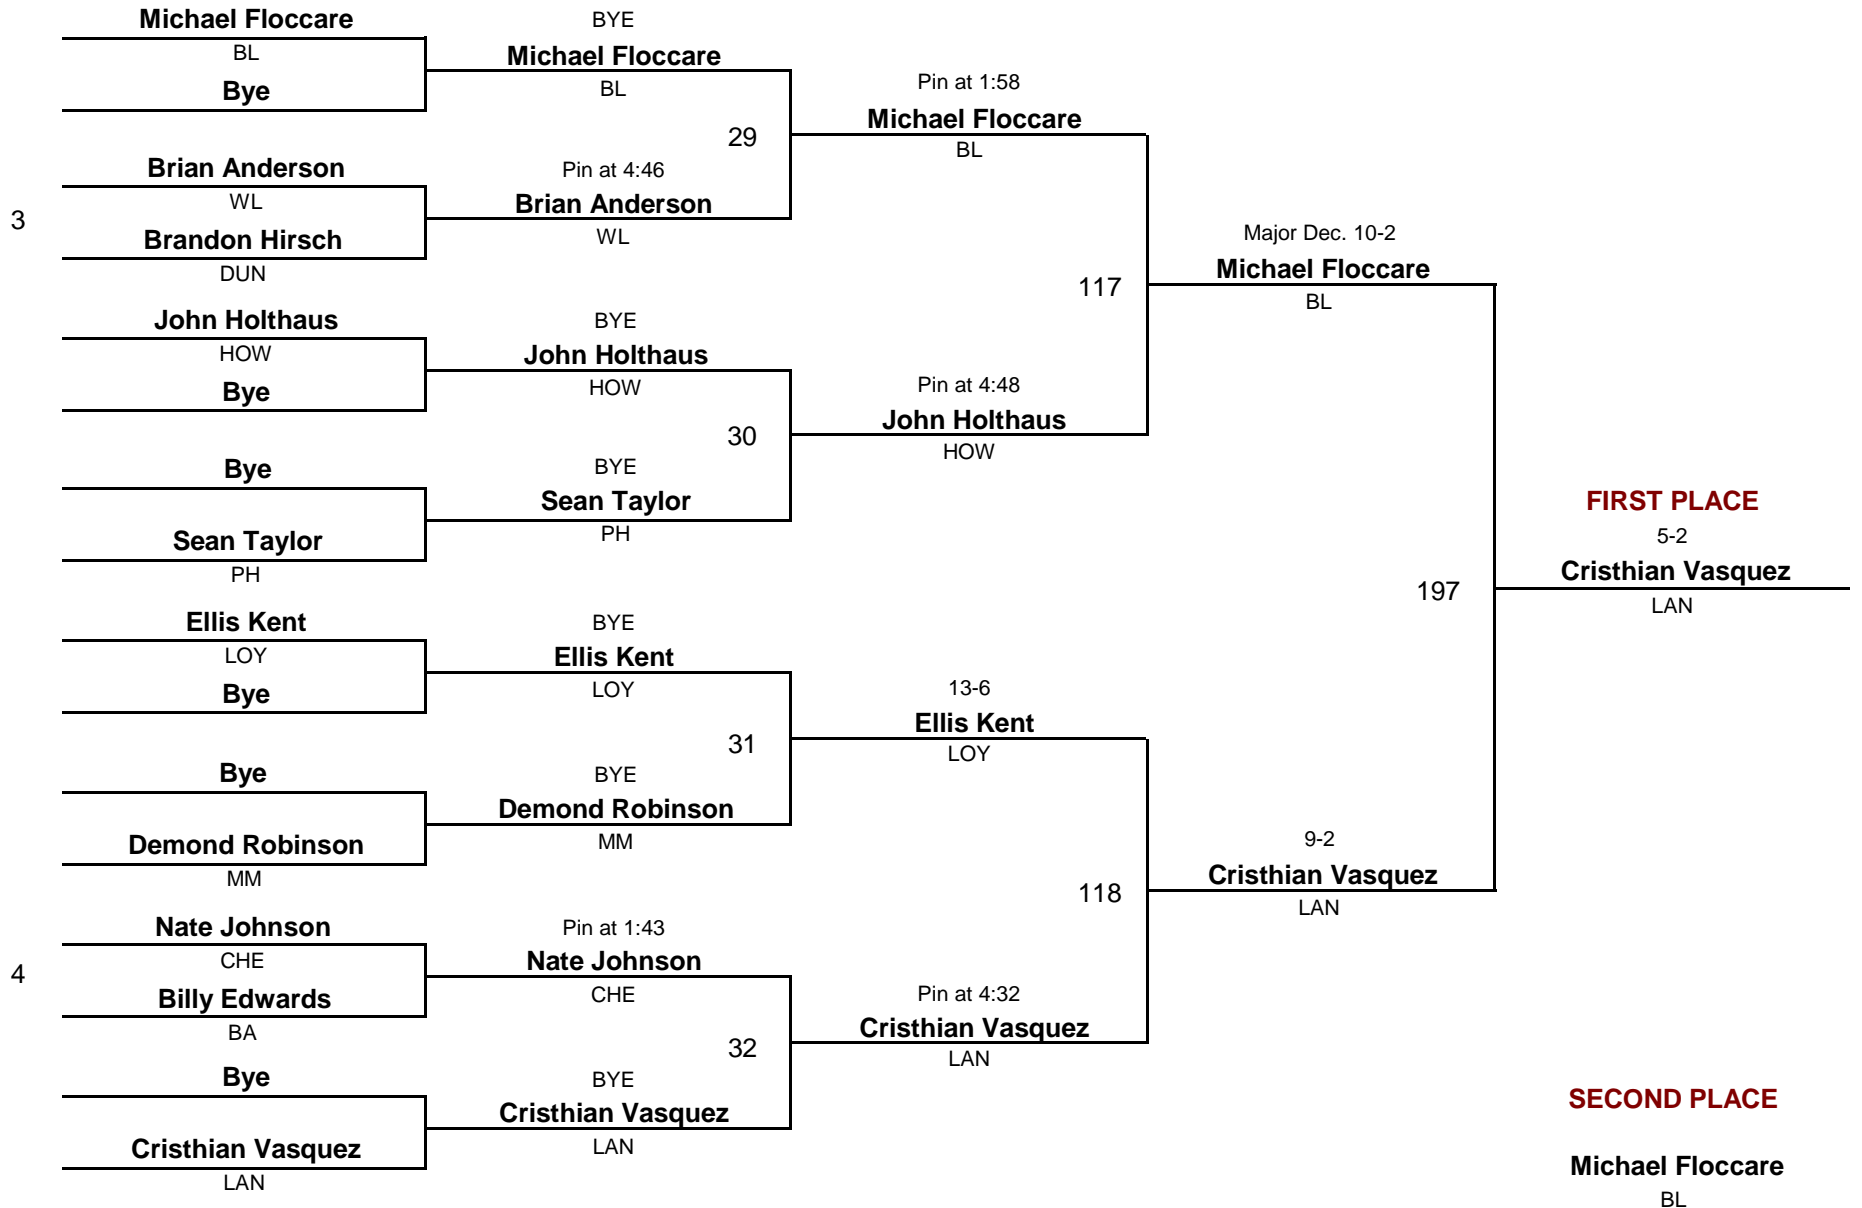

Championship Rounds

HIGH SCHOOL

DIVISION

130

WEIGHT

Perry Hall Romp In The Swamp

December 18, 2010

Championship Rounds