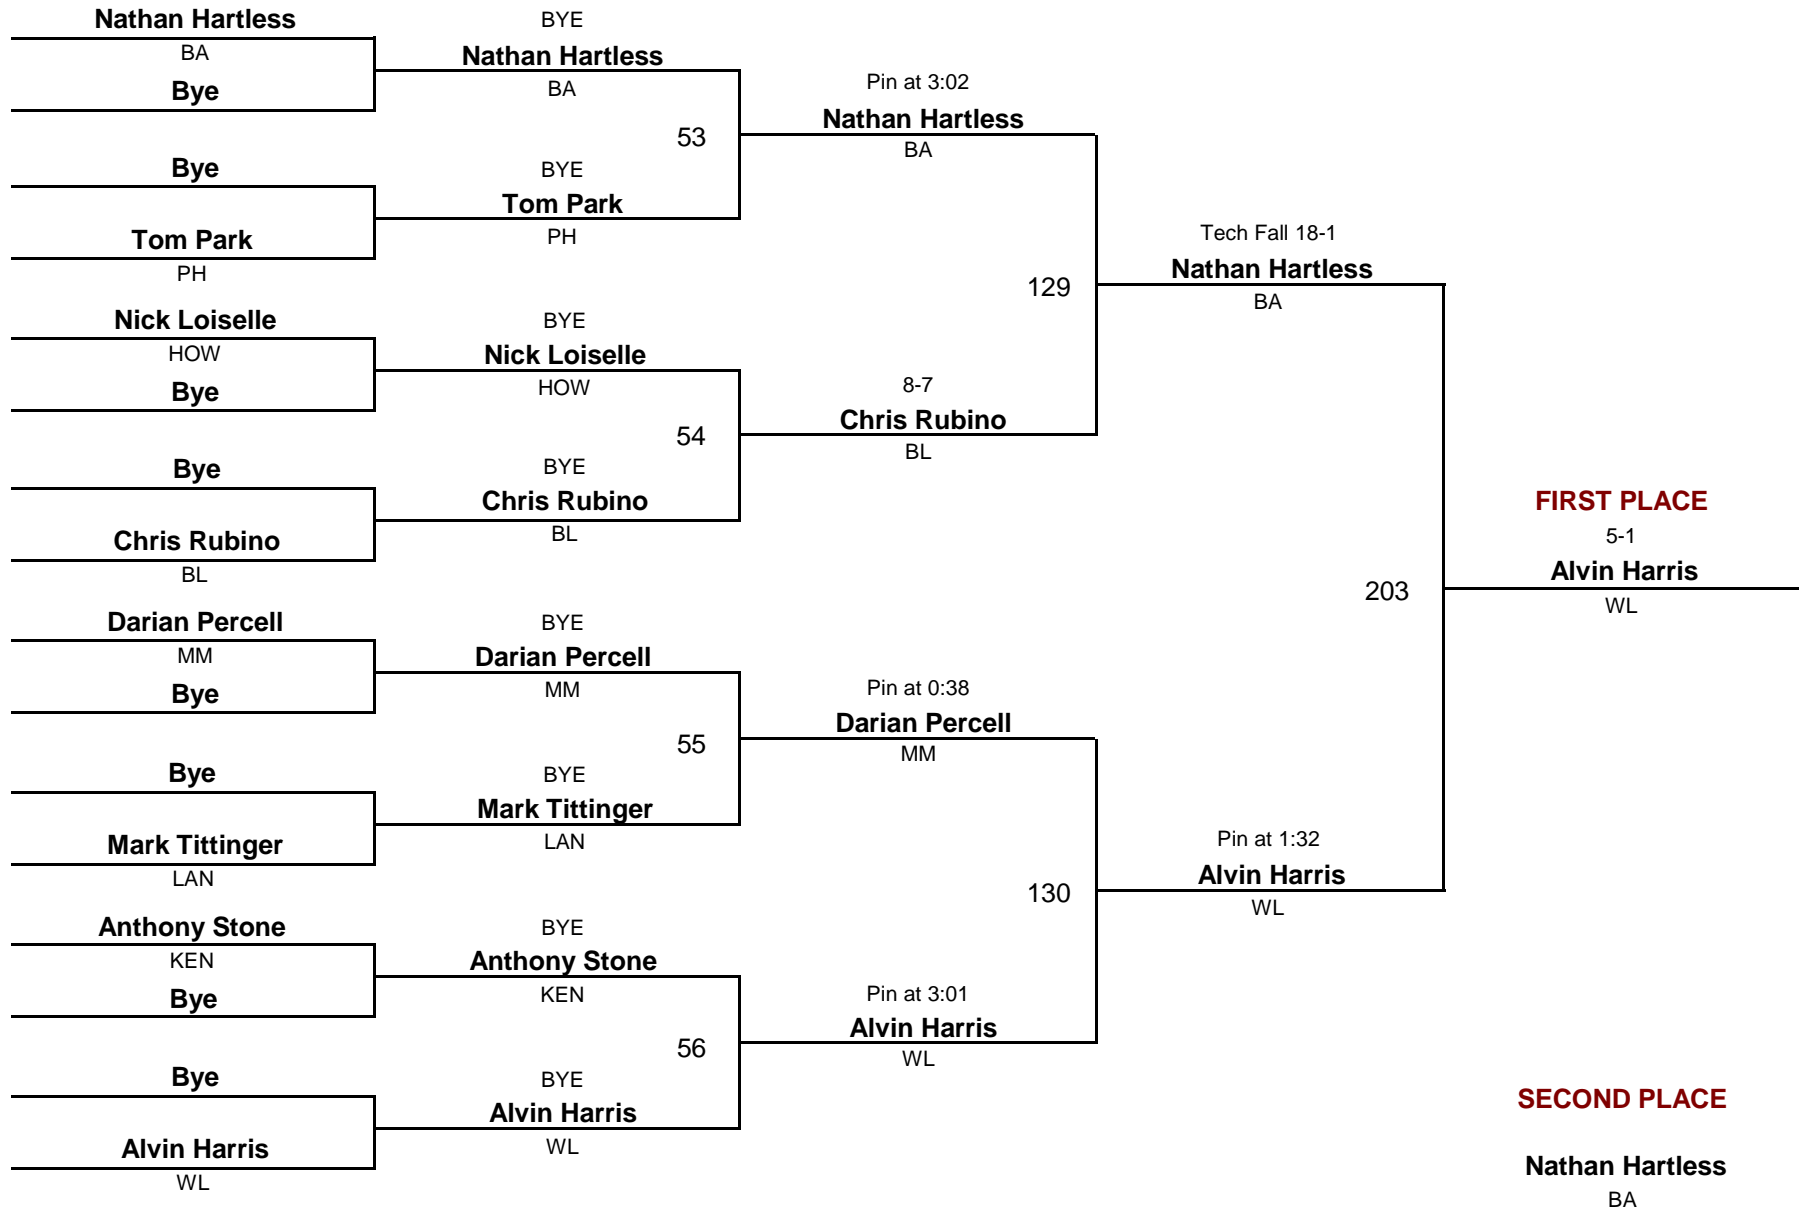

DIVISION

171

WEIGHT

Perry Hall Romp In The Swamp

December 18, 2010

Championship Rounds

HIGH SCHOOL

DIVISION