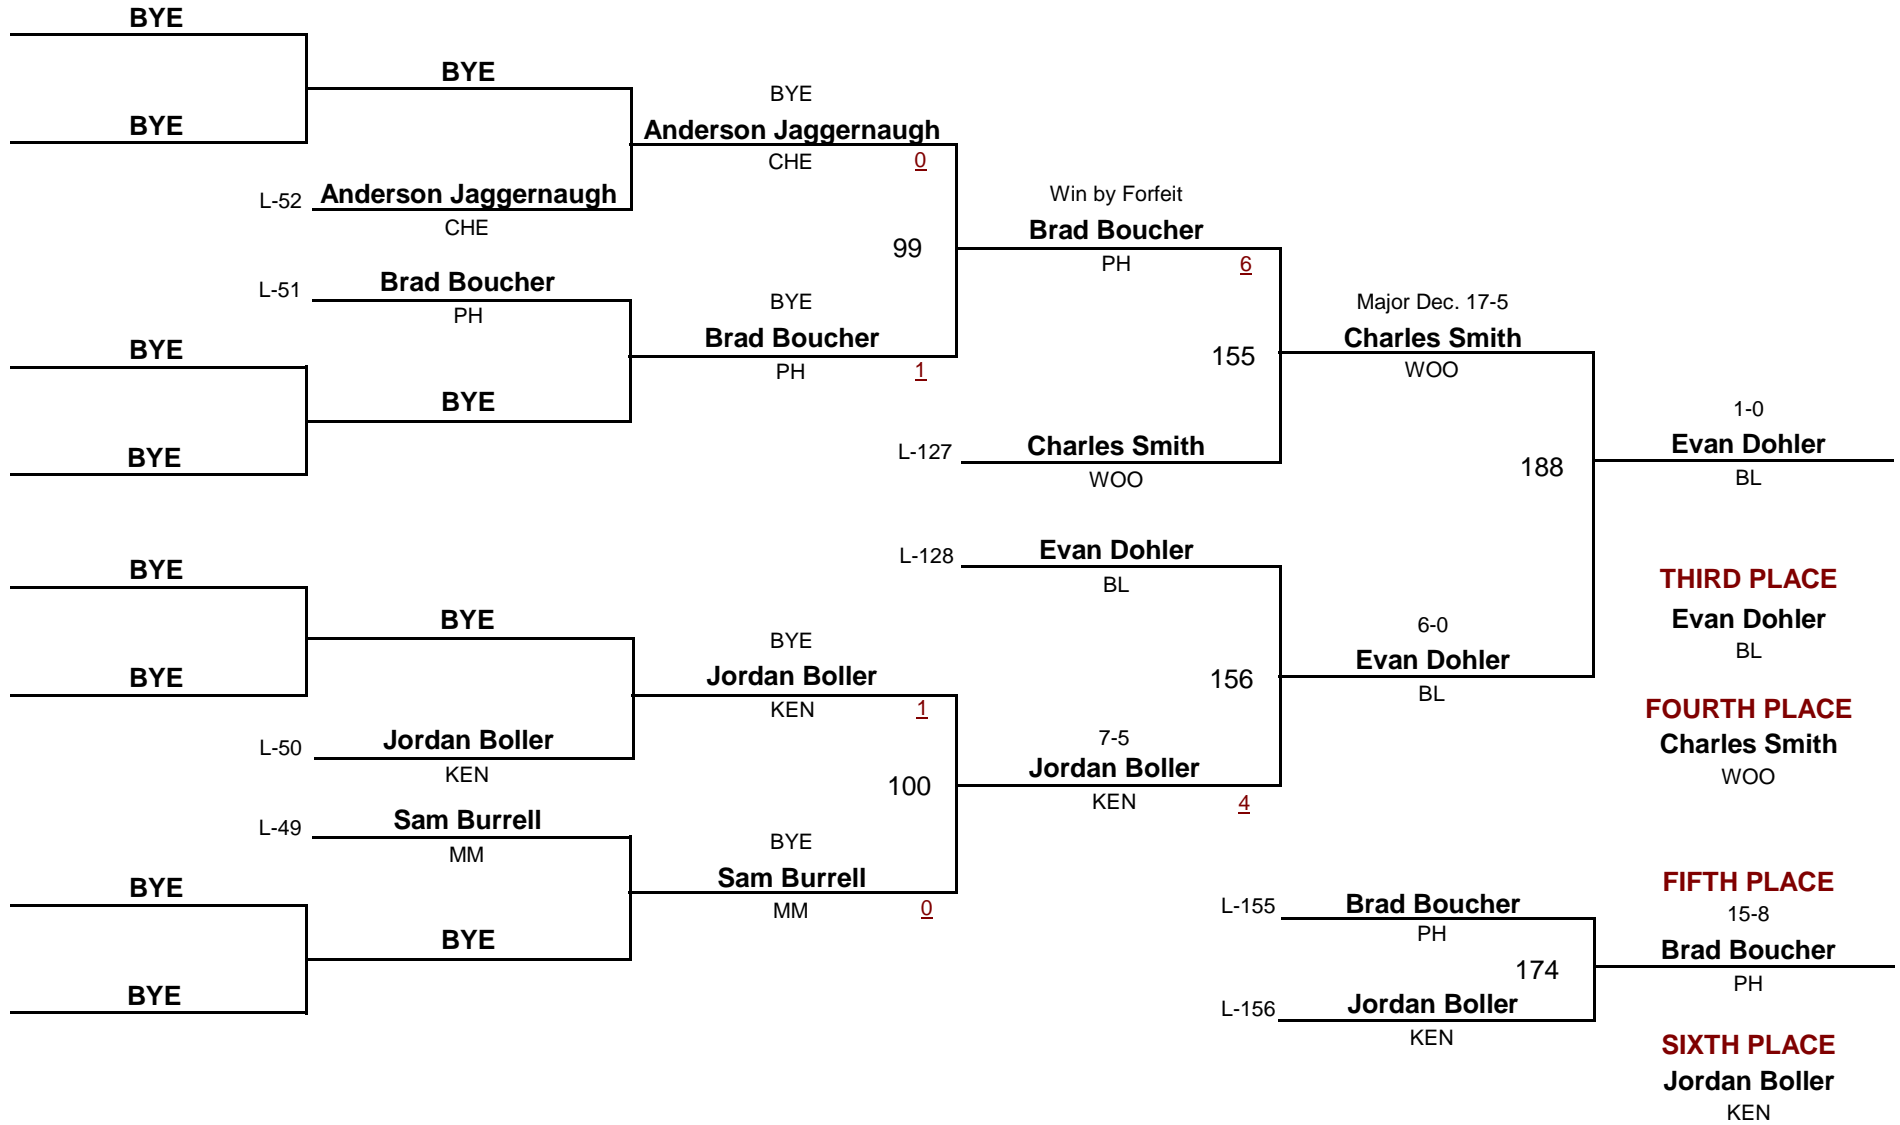

HIGH SCHOOL

DIVISION

160

WEIGHT

Perry Hall Romp In The Swamp

December 18, 2010

Consolation Rounds

HIGH SCHOOL