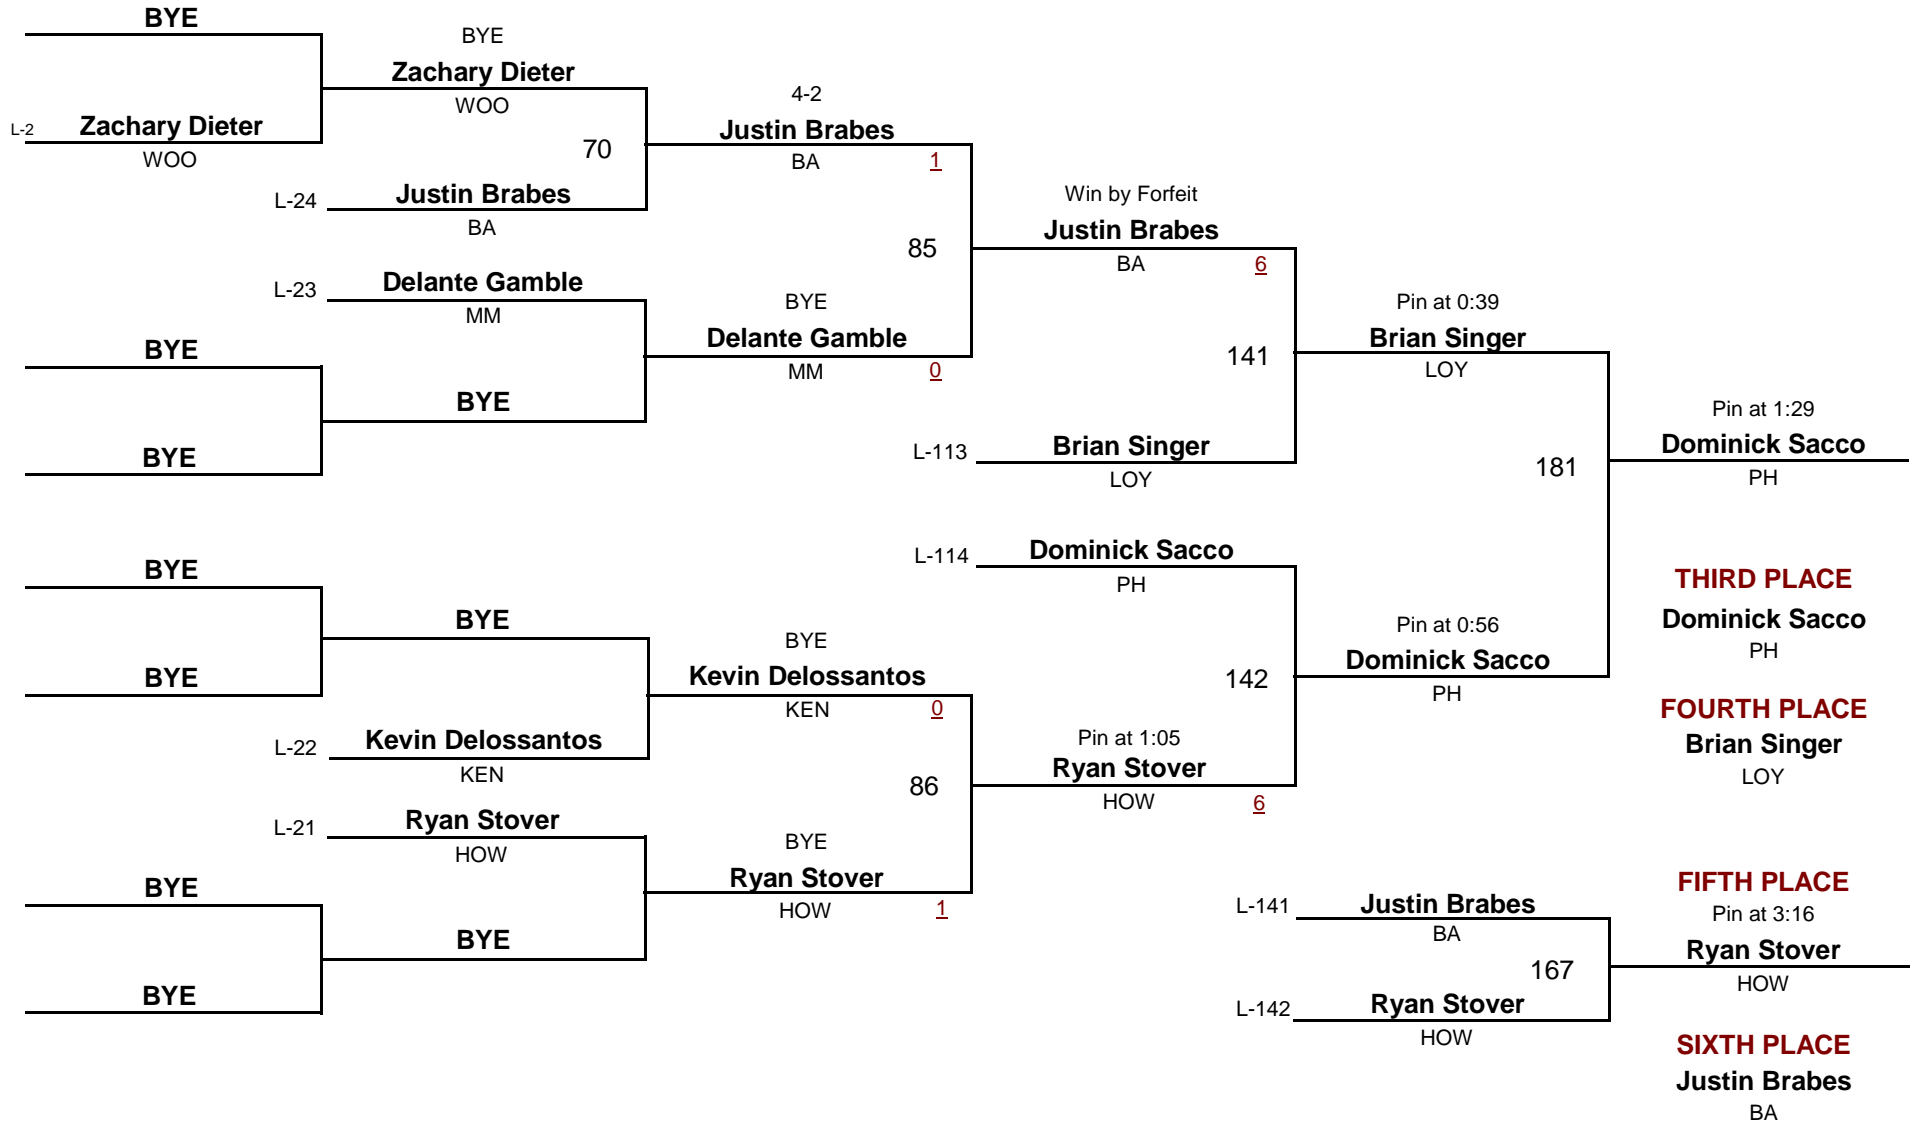

HIGH SCHOOL

DIVISION

119

WEIGHT

Perry Hall Romp In The Swamp

December 18, 2010

Consolation Rounds