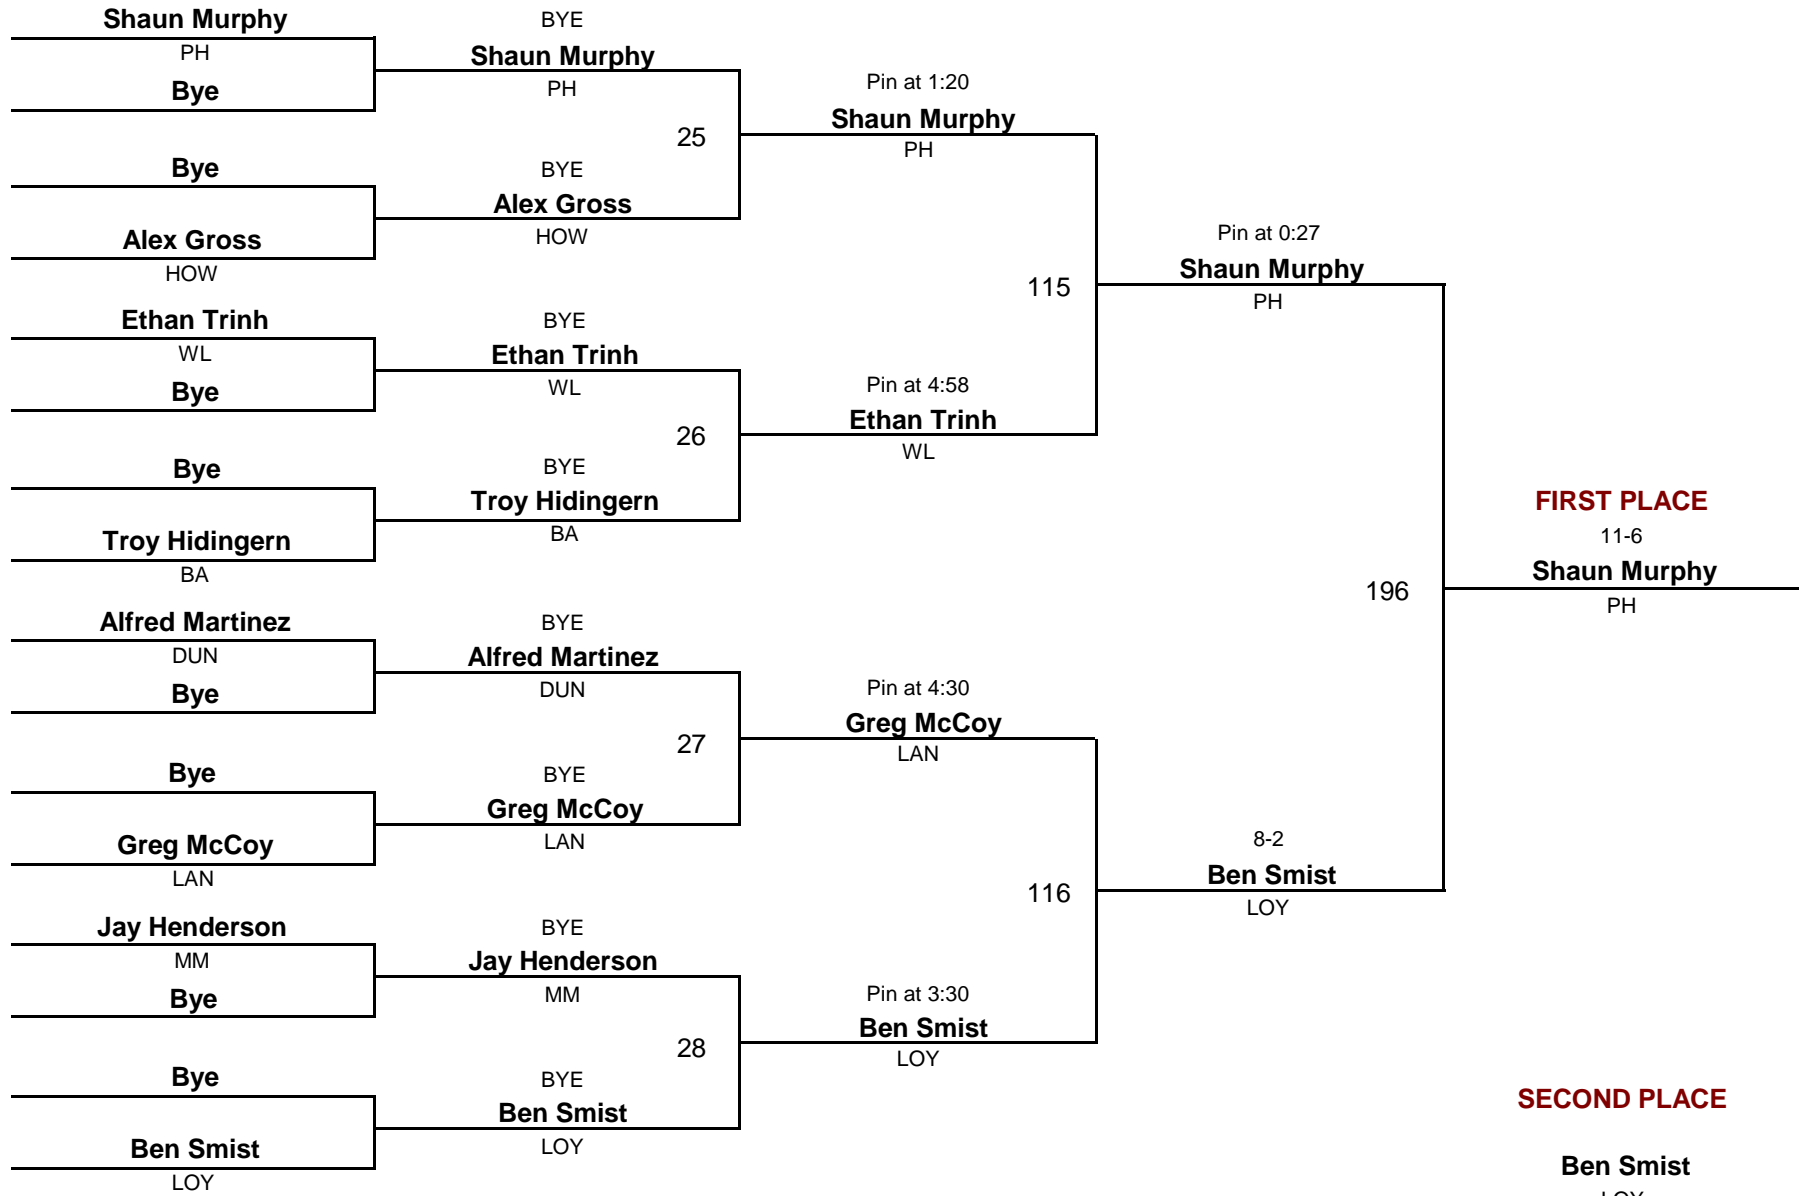

HIGH SCHOOL

DIVISION

125

WEIGHT

Perry Hall Romp In The Swamp

December 18, 2010

Championship Rounds