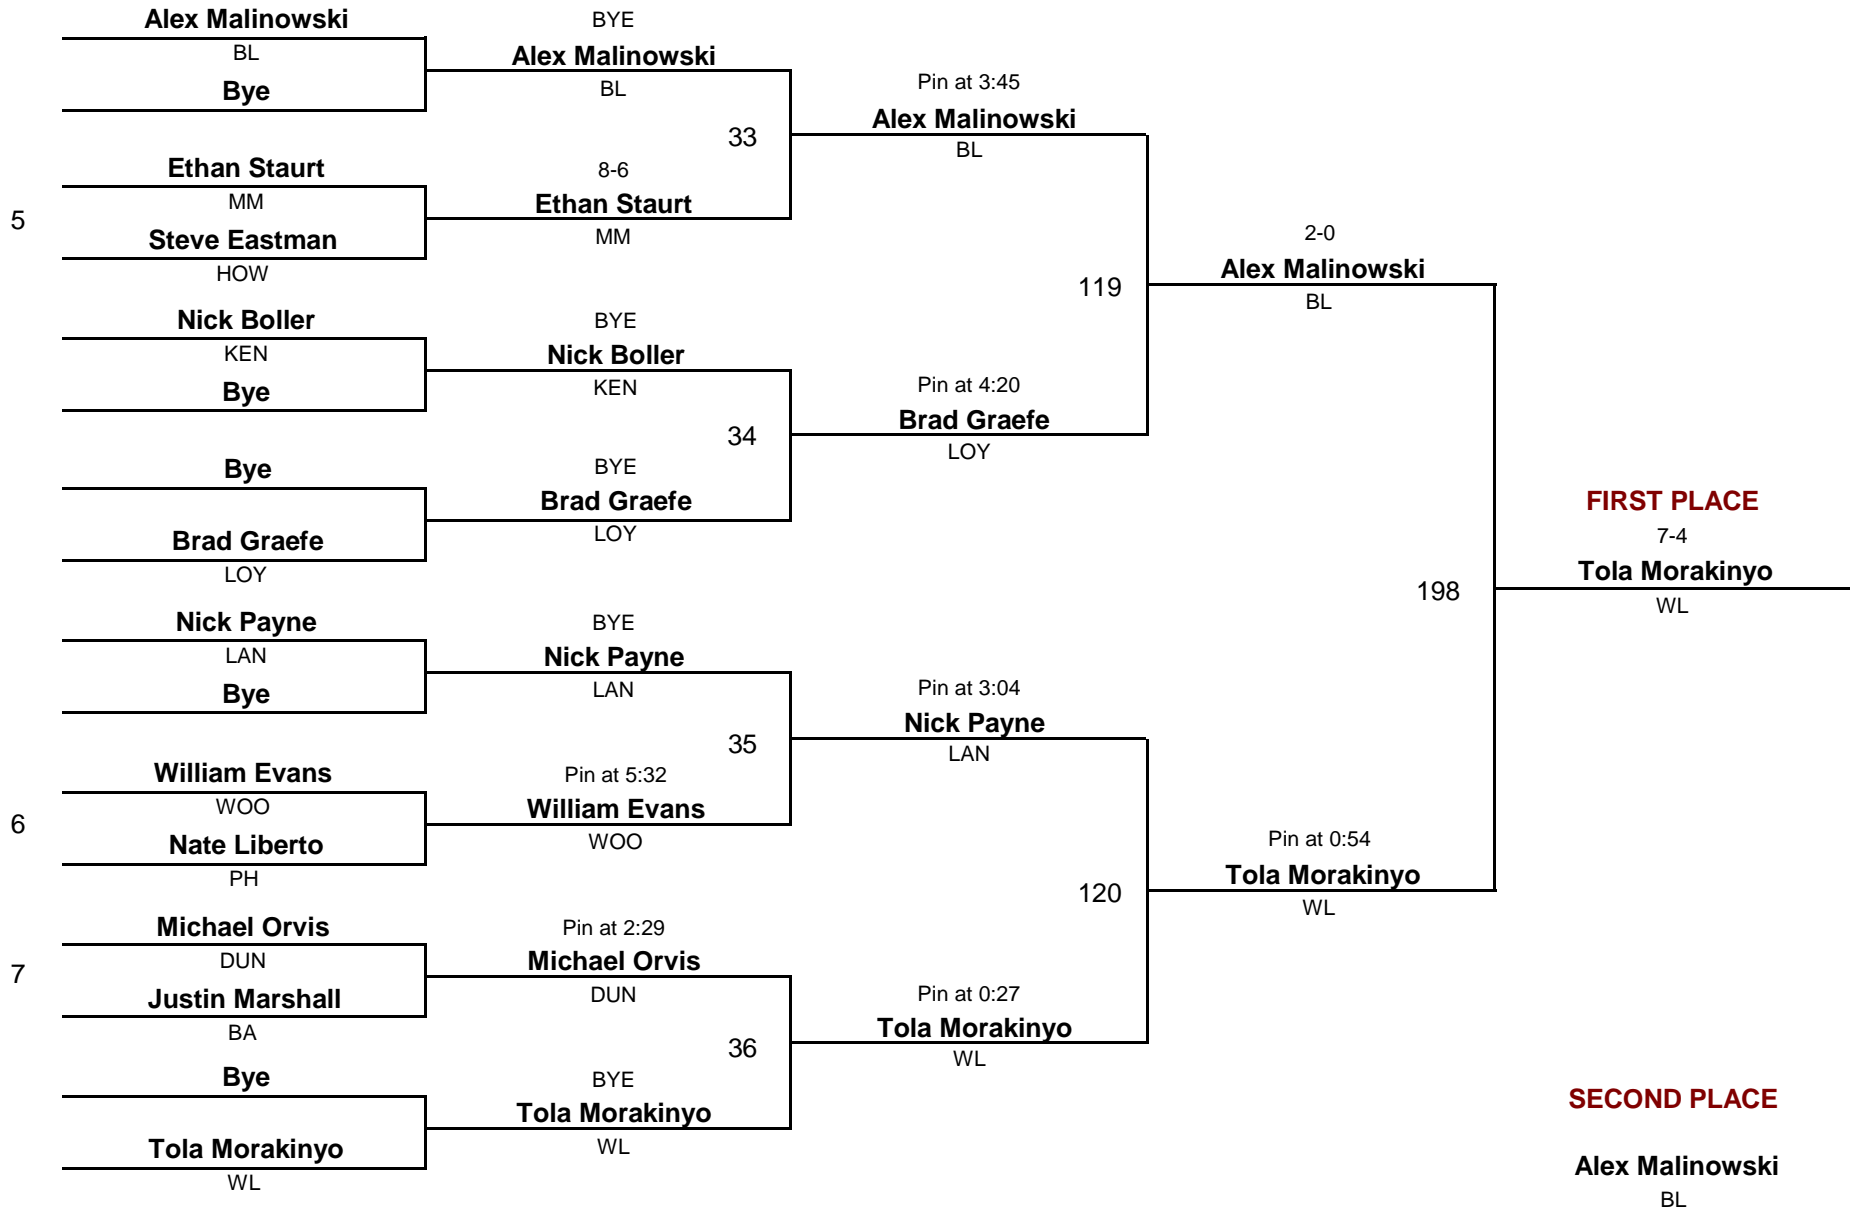

HIGH SCHOOL

DIVISION

135

WEIGHT

Perry Hall Romp In The Swamp

December 18, 2010

Championship Rounds

HIGH SCHOOL