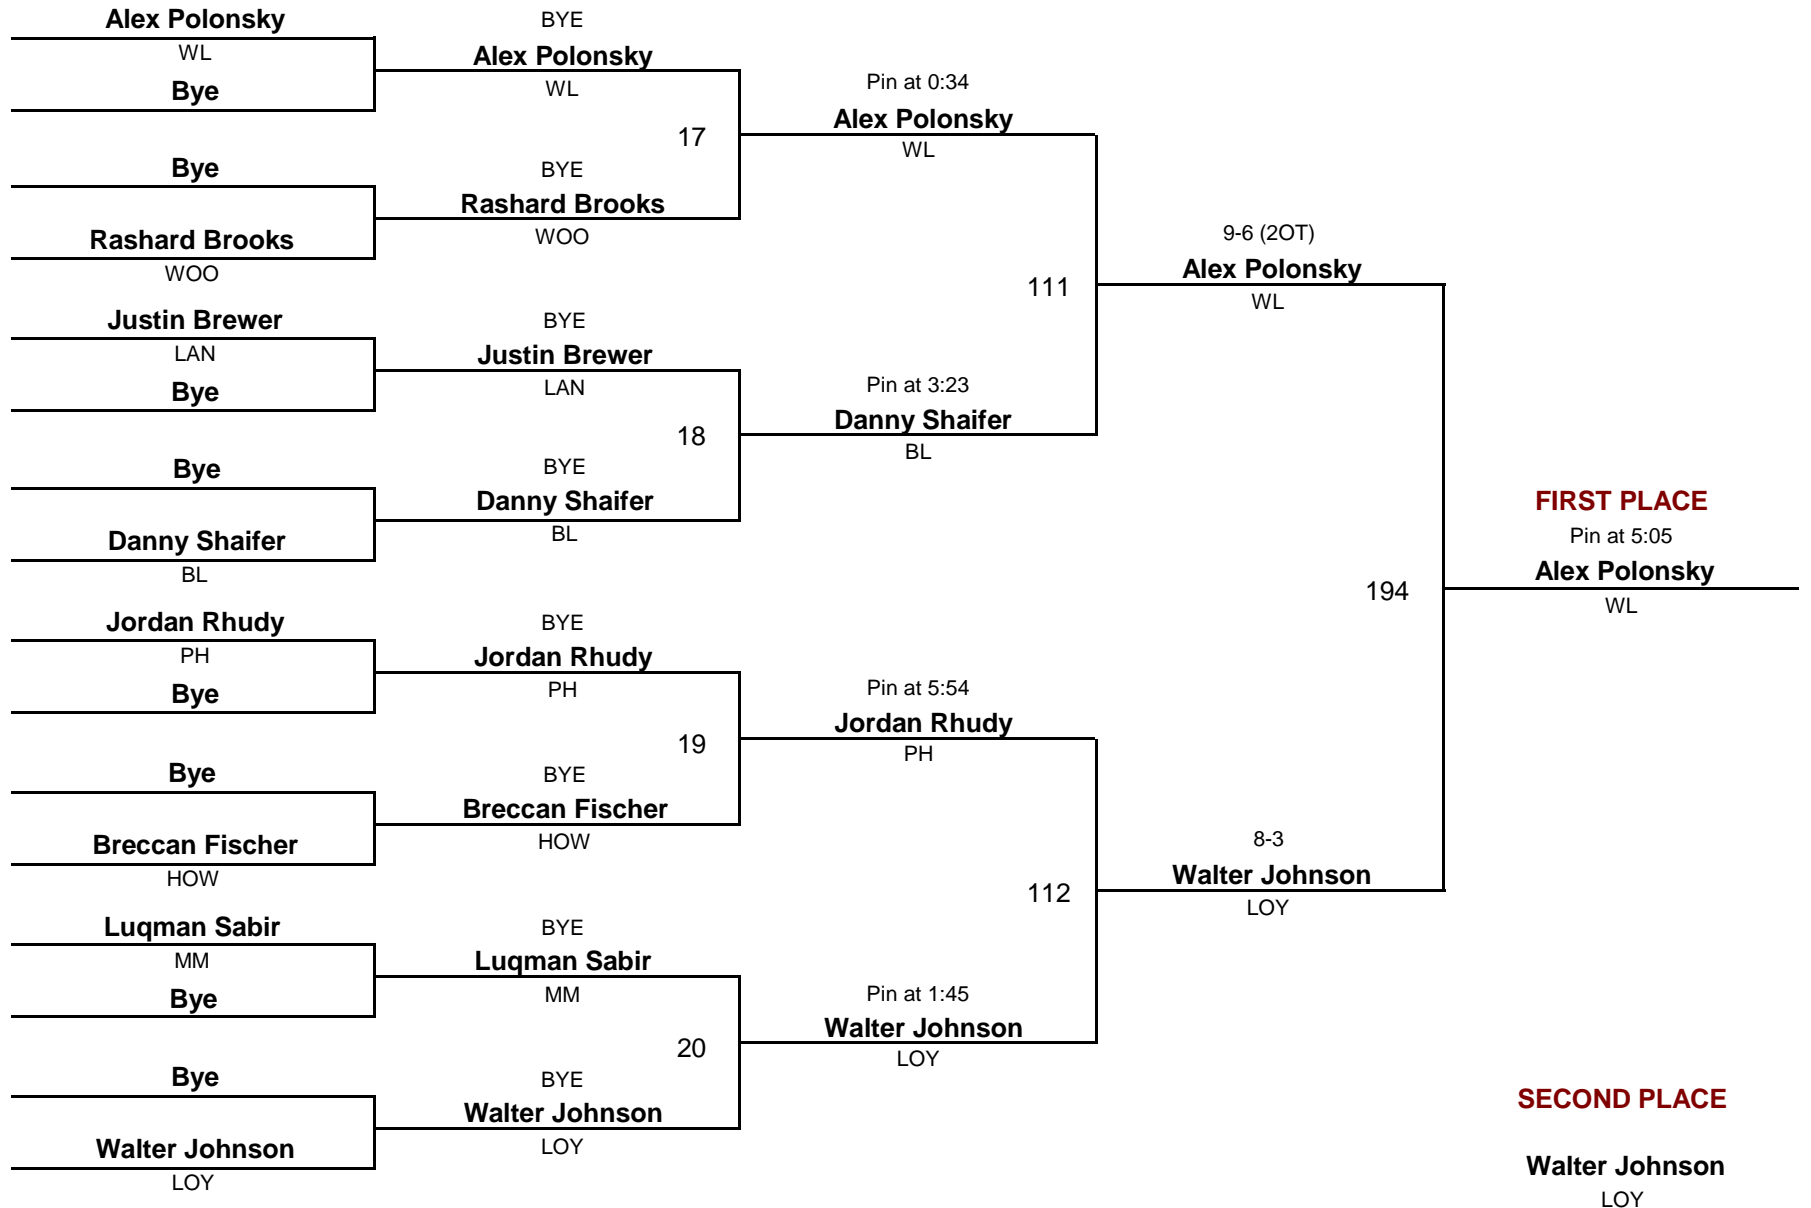

HIGH SCHOOL

DIVISION

112

WEIGHT

Perry Hall Romp In The Swamp

December 18, 2010

Championship Rounds