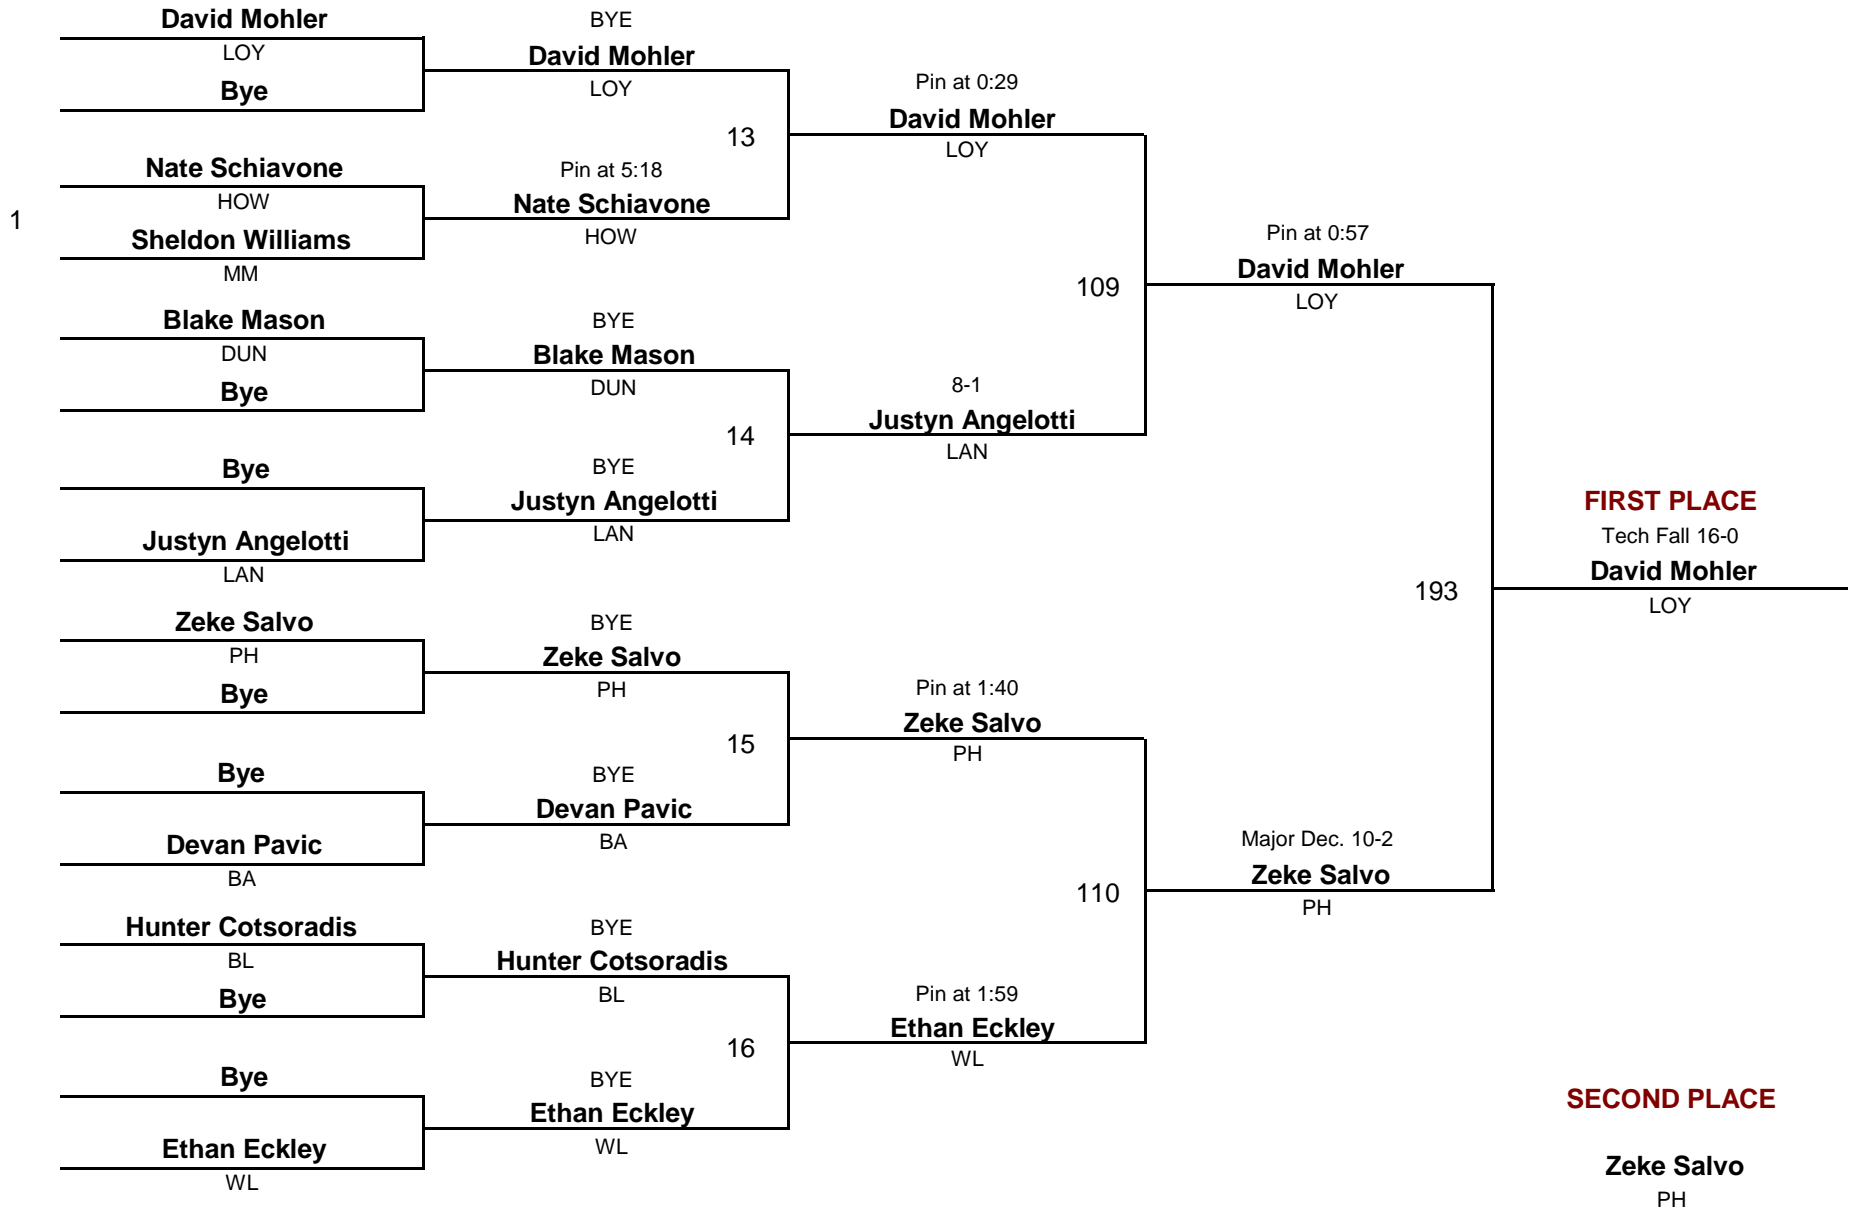

HIGH SCHOOL

DIVISION

103

WEIGHT

Perry Hall Romp In The Swamp

December 18, 2010

Championship Rounds

HIGH SCHOOL