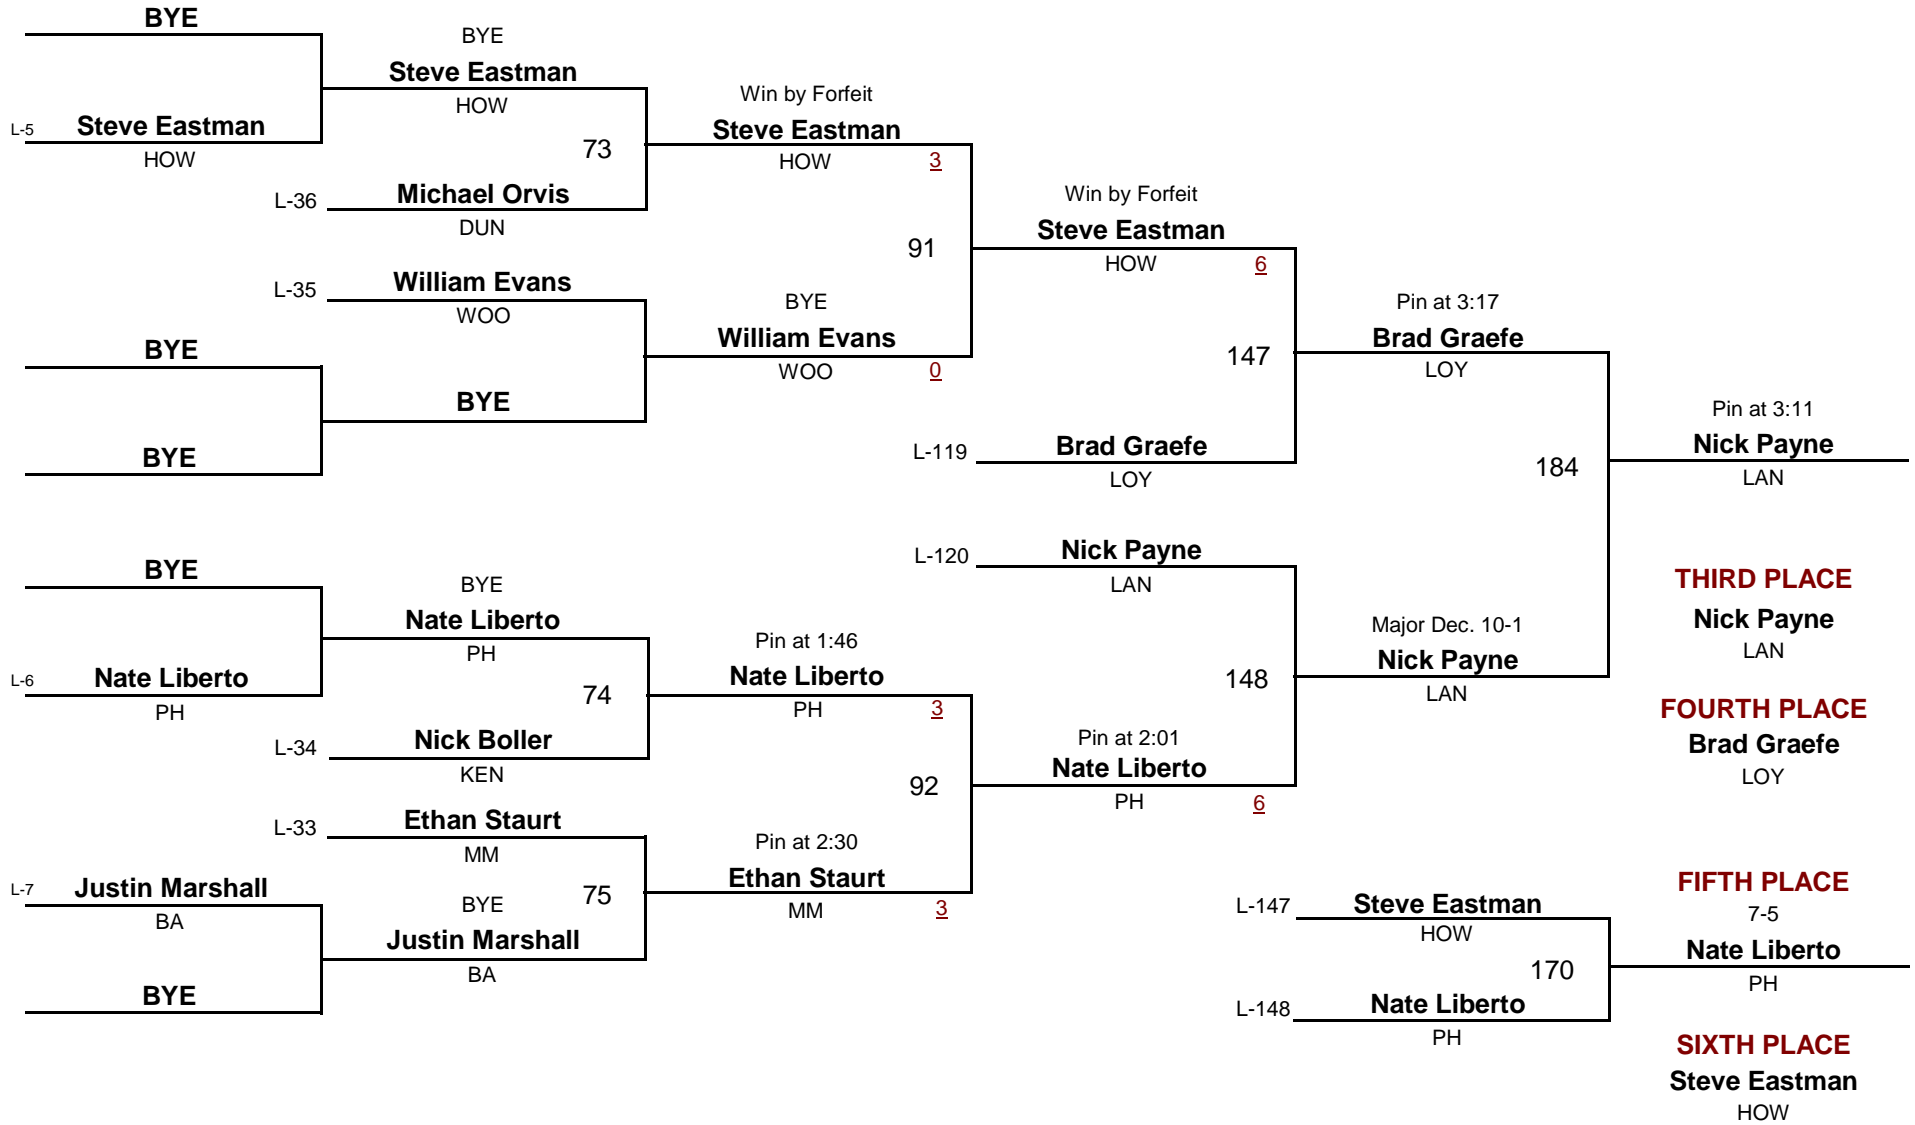

DIVISION

135

WEIGHT

Perry Hall Romp In The Swamp

December 18, 2010

Consolation Rounds

HIGH SCHOOL

DIVISION