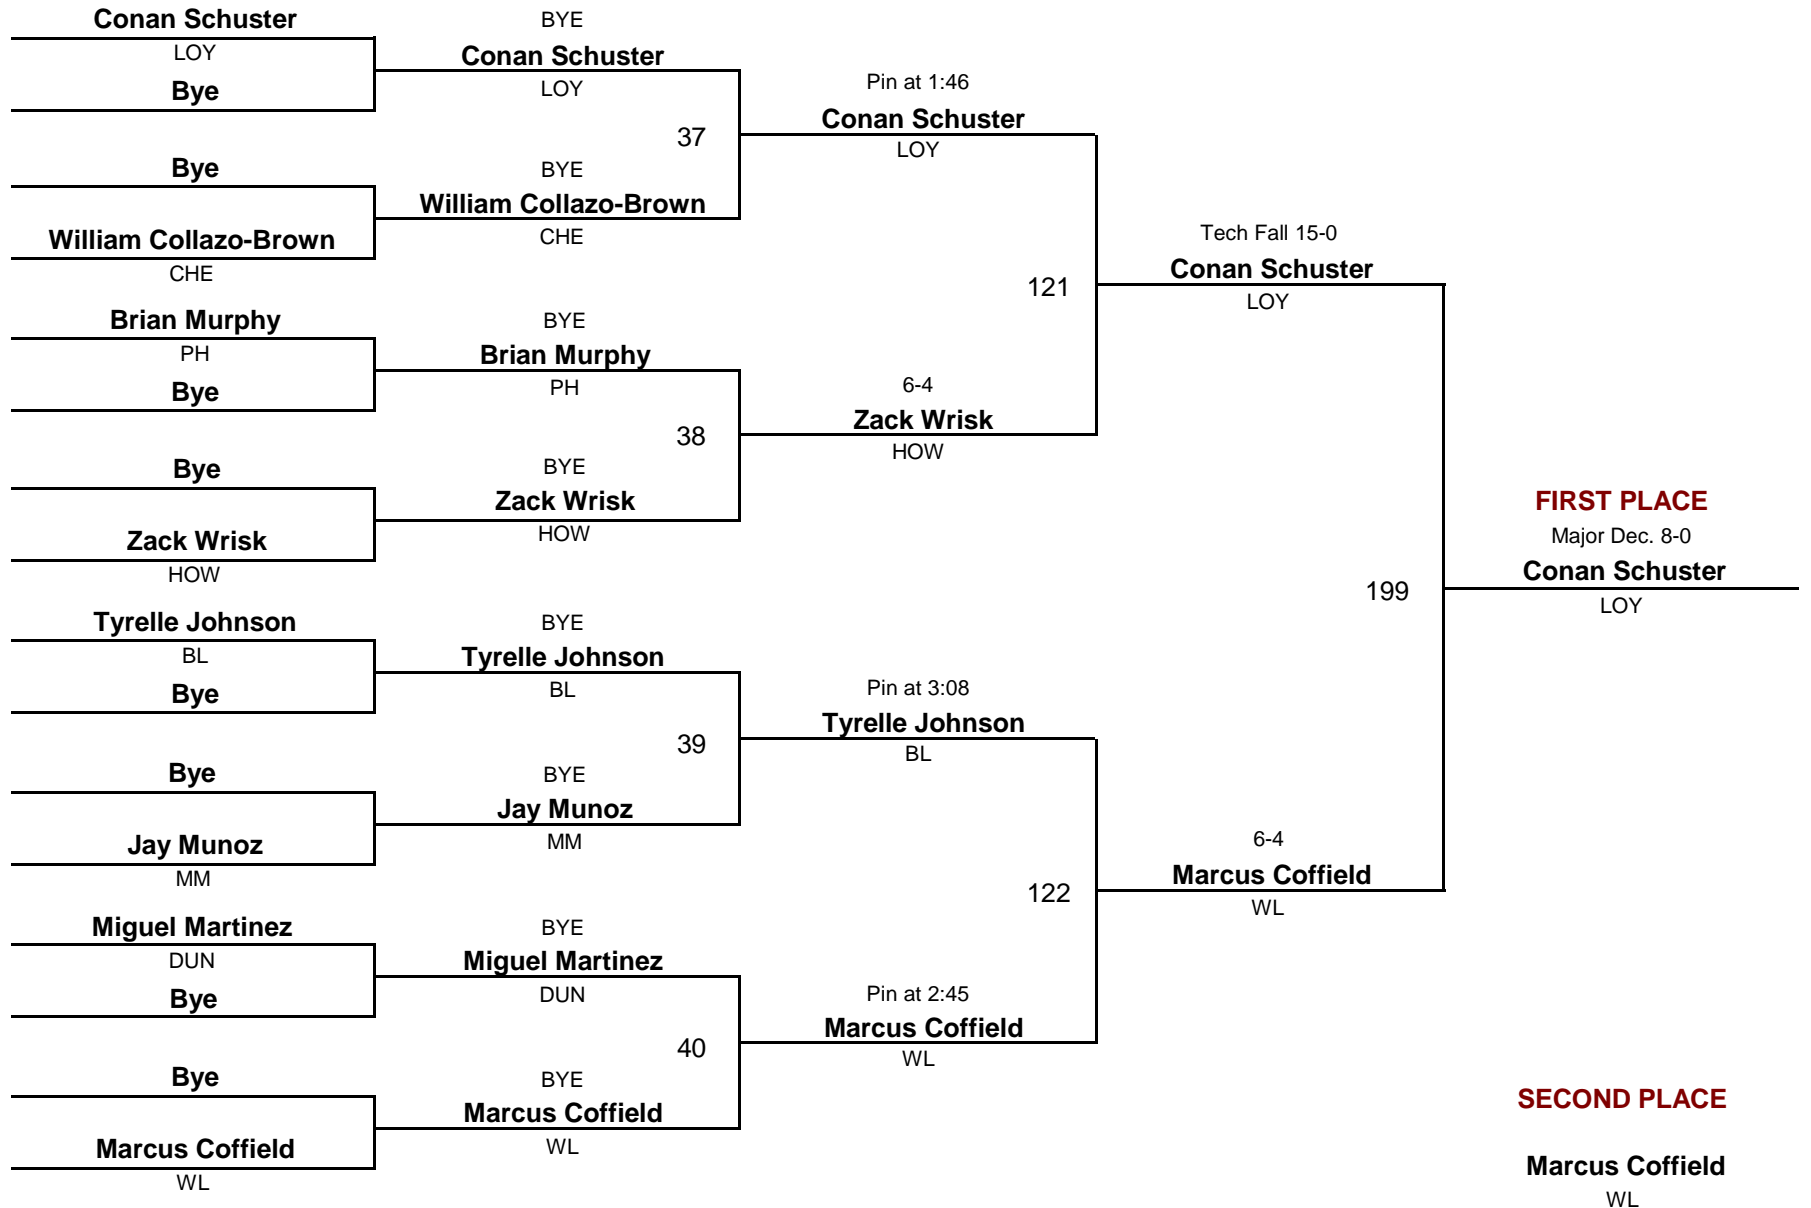

HIGH SCHOOL

DIVISION

140

WEIGHT

Perry Hall Romp In The Swamp

December 18, 2010

Championship Rounds