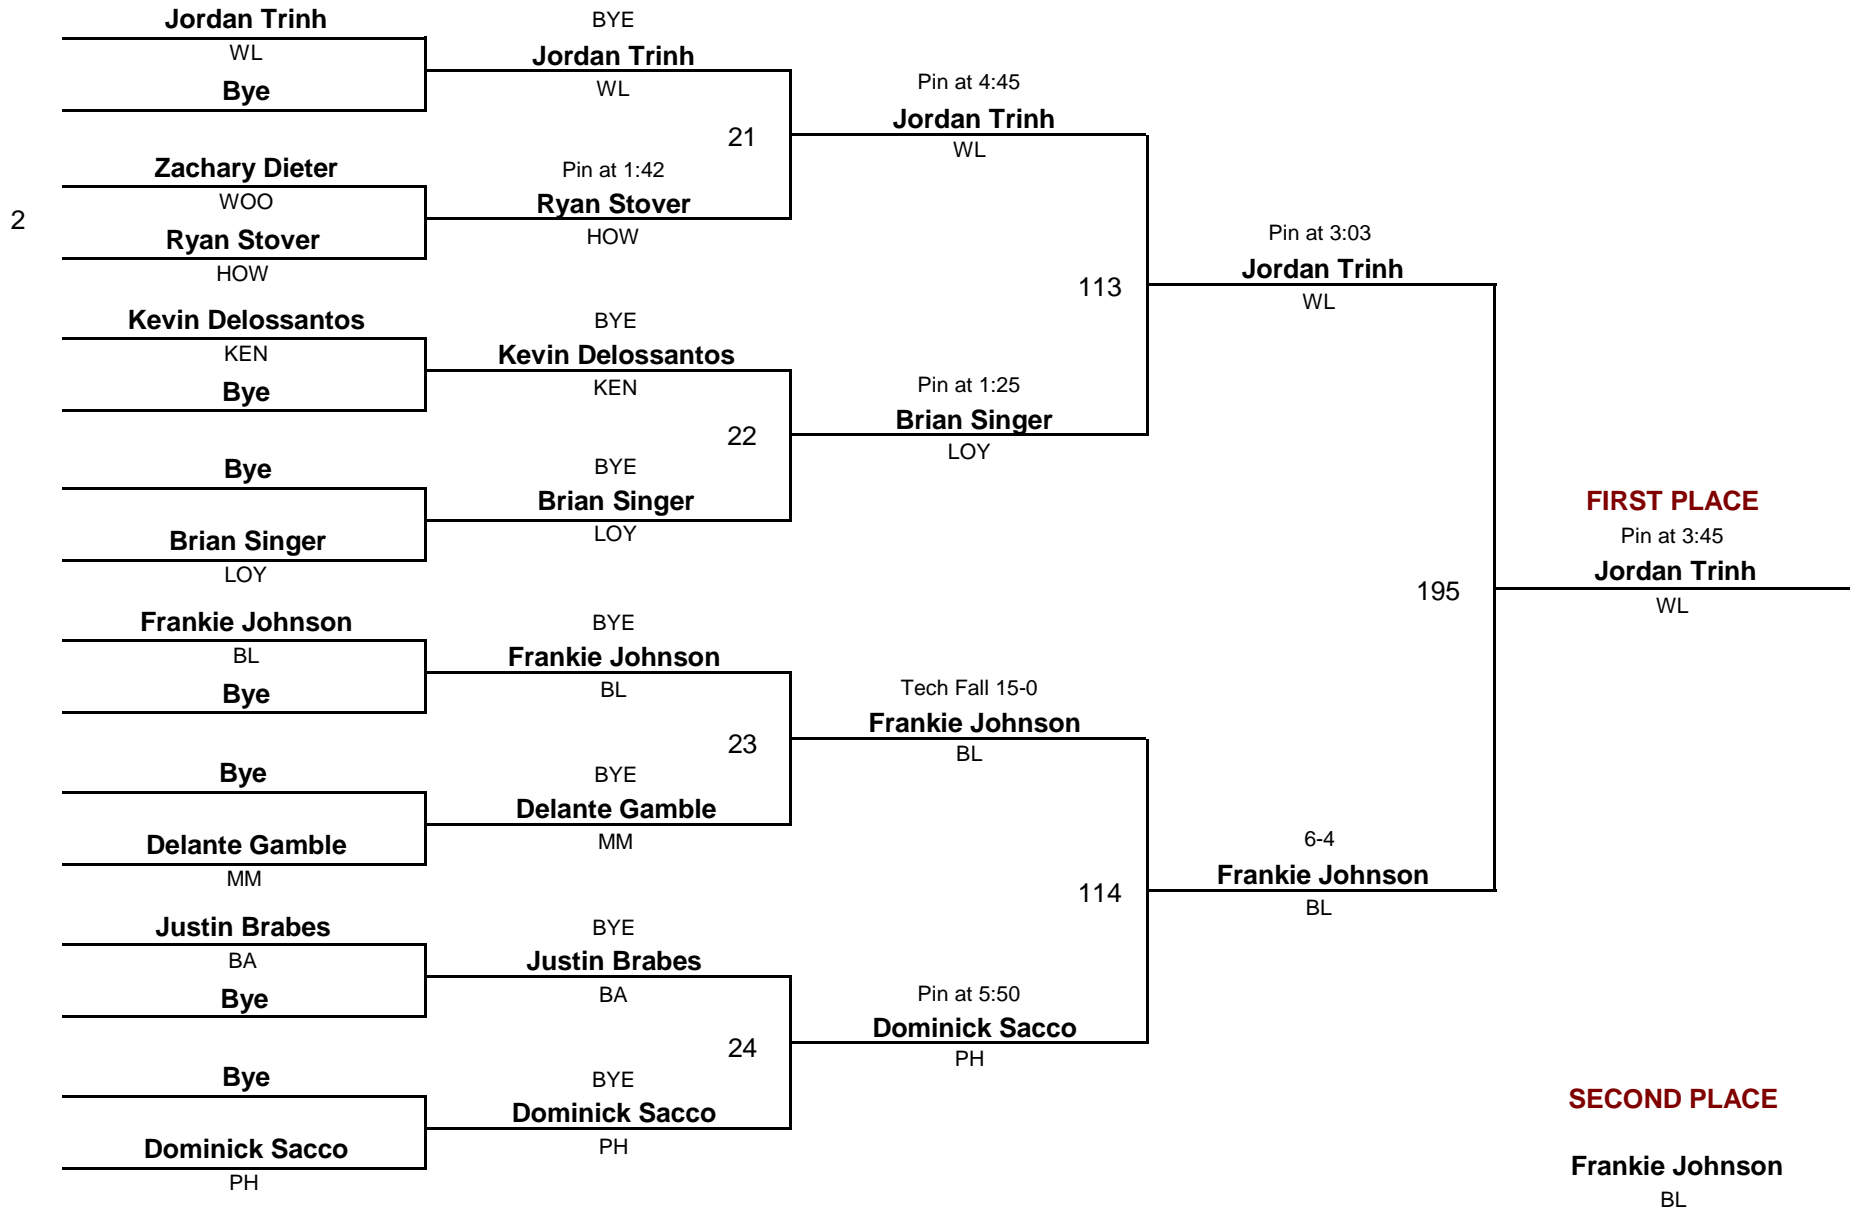

HIGH SCHOOL

DIVISION

119

WEIGHT

Perry Hall Romp In The Swamp

December 18, 2010

Championship Rounds