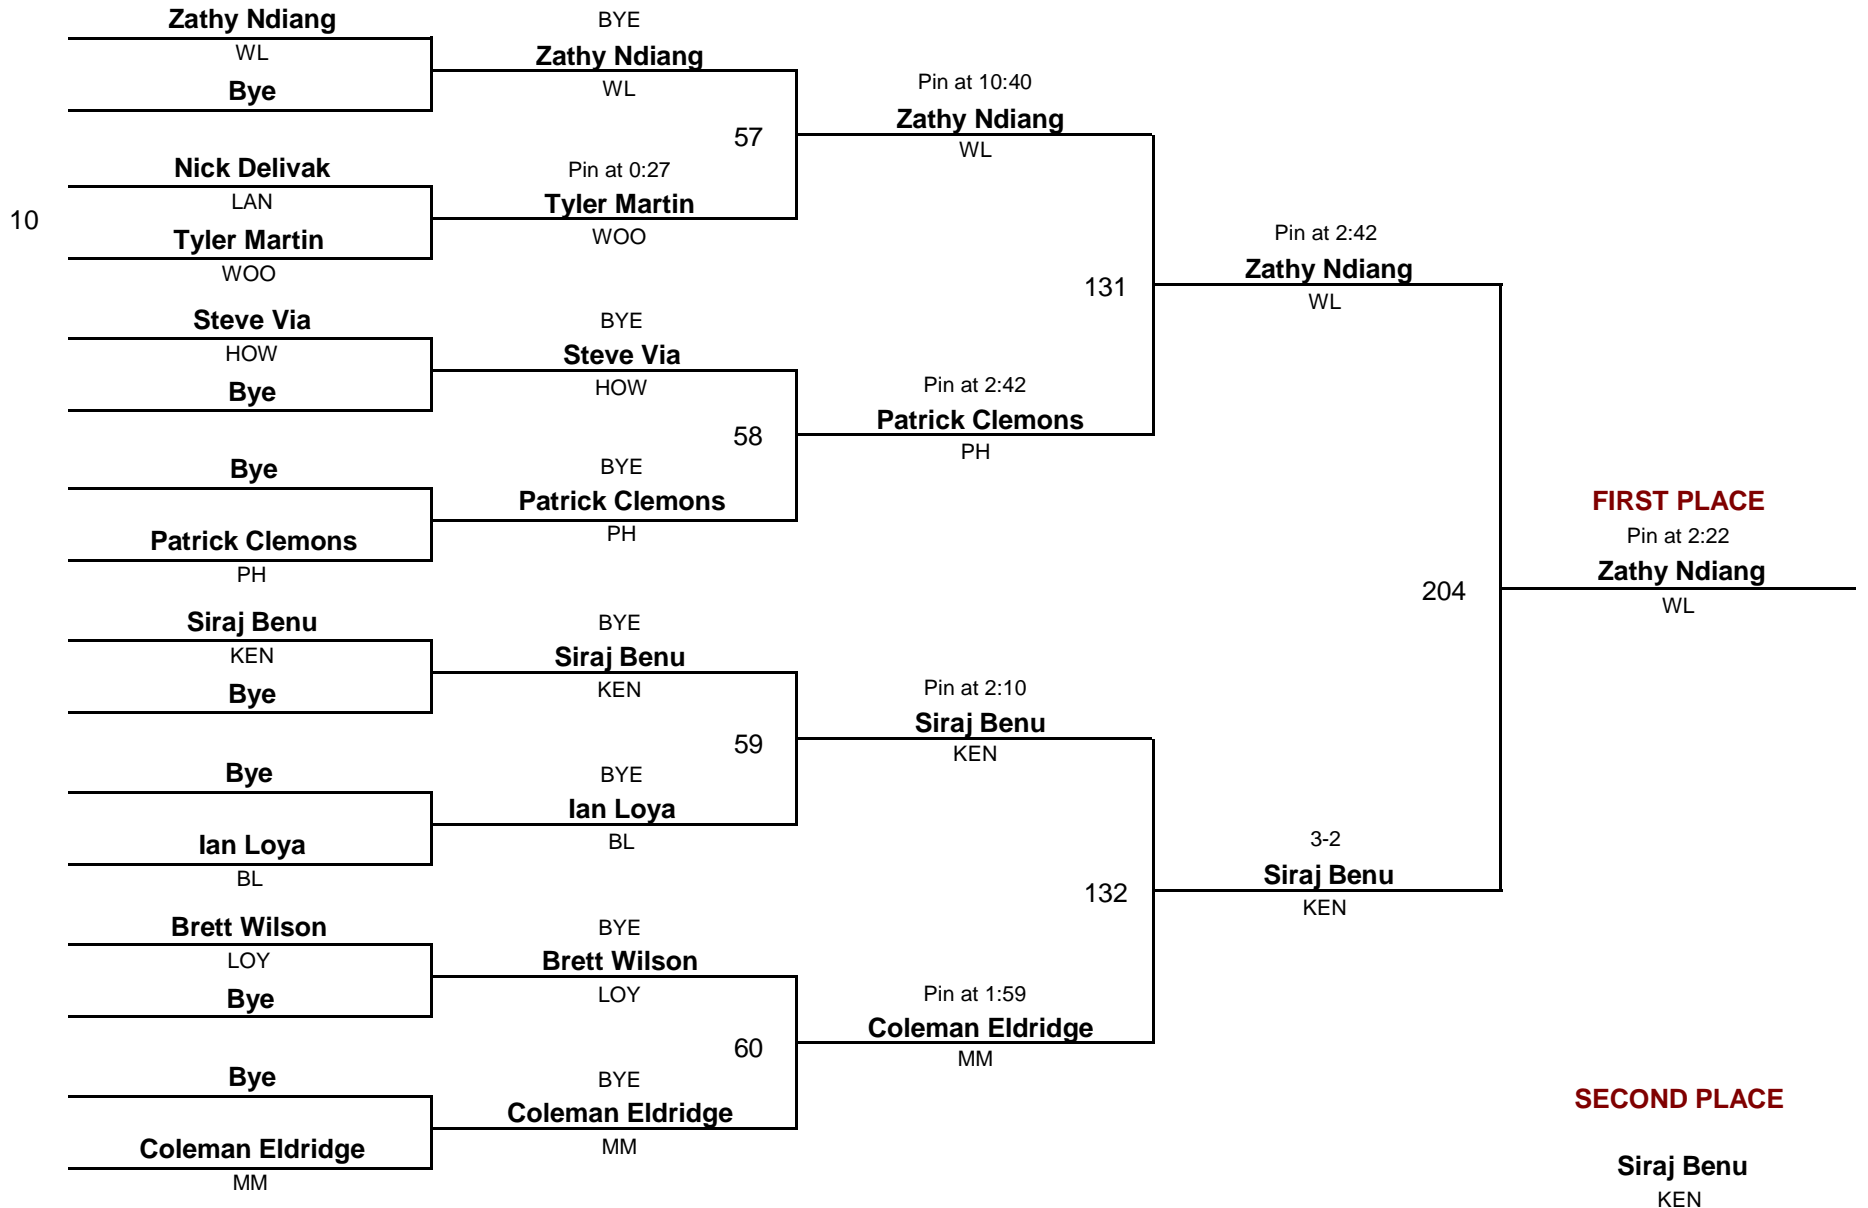

HIGH SCHOOL

DIVISION

189

WEIGHT

Perry Hall Romp In The Swamp

December 18, 2010

Championship Rounds