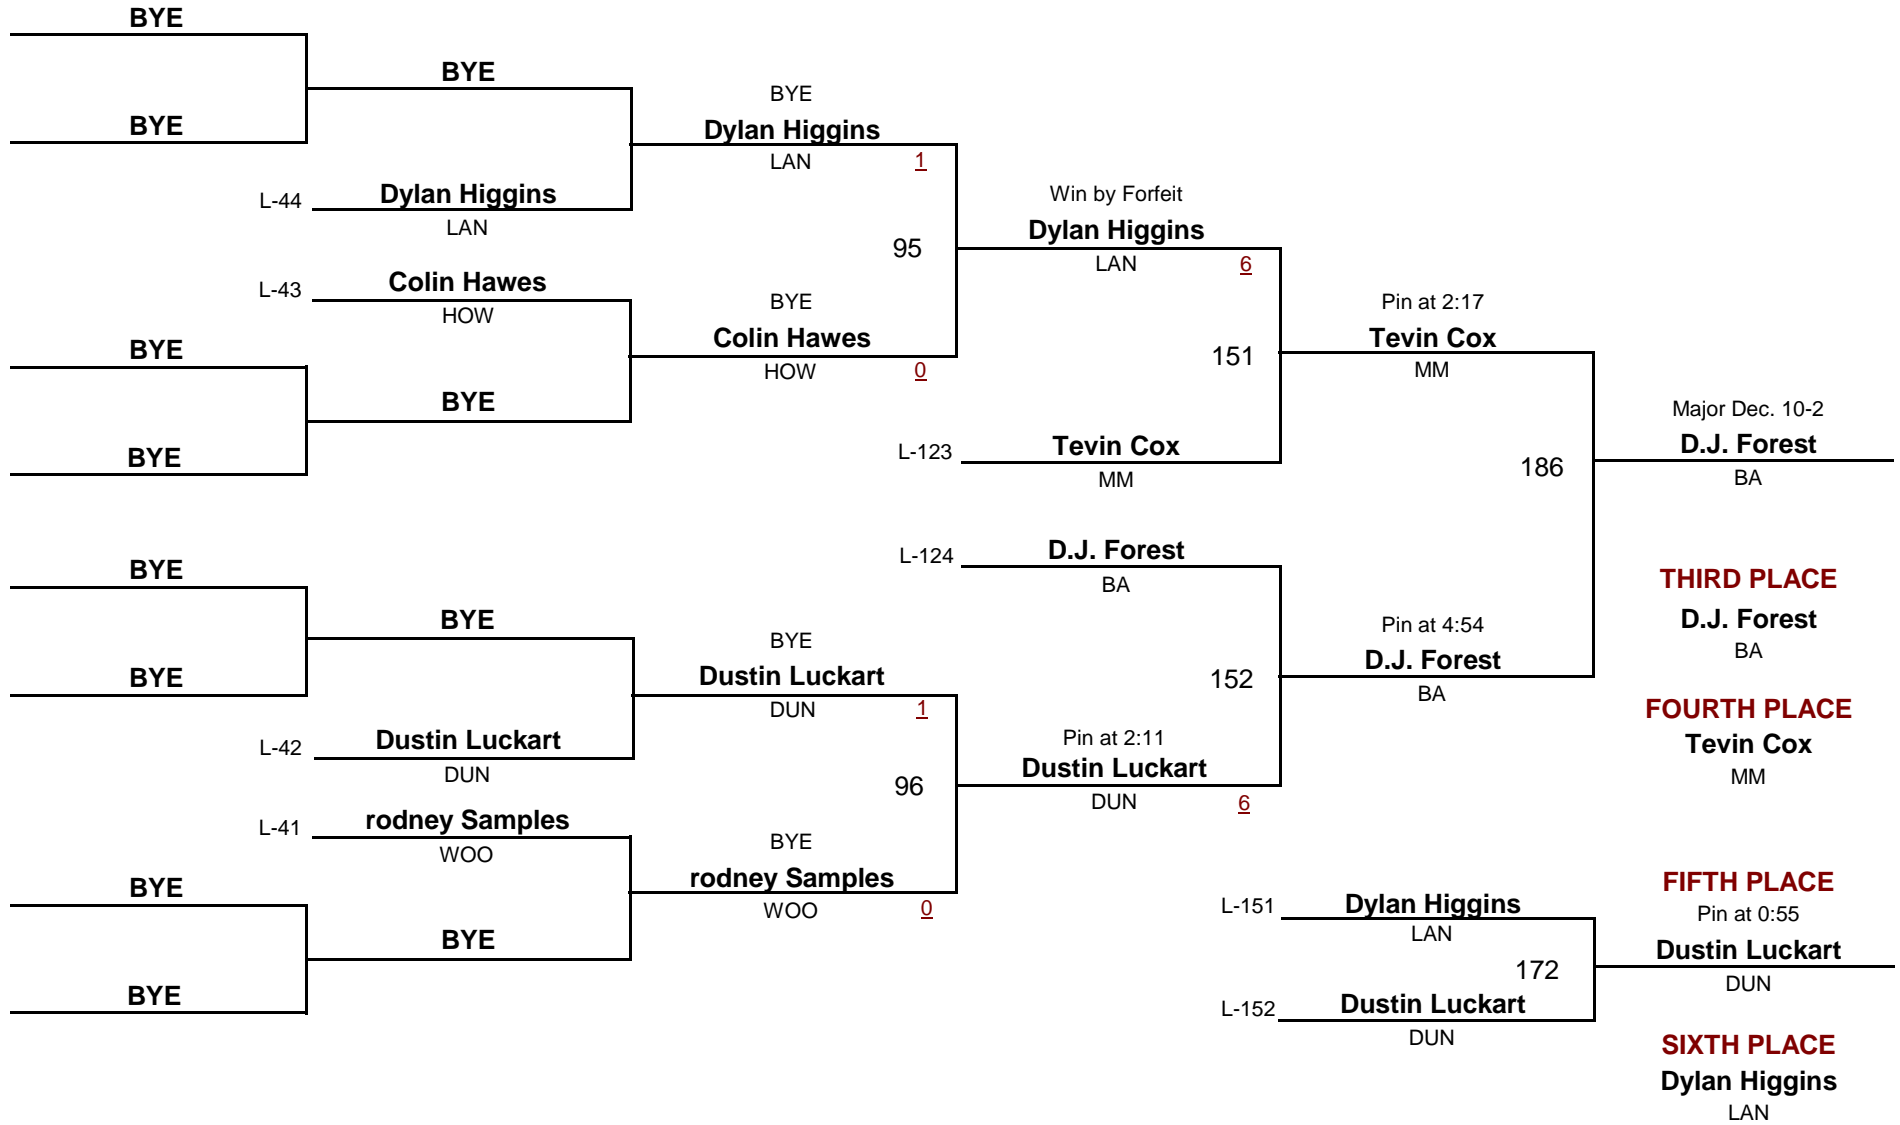

HIGH SCHOOL

DIVISION

145

WEIGHT

Perry Hall Romp In The Swamp

December 18, 2010

Consolation Rounds