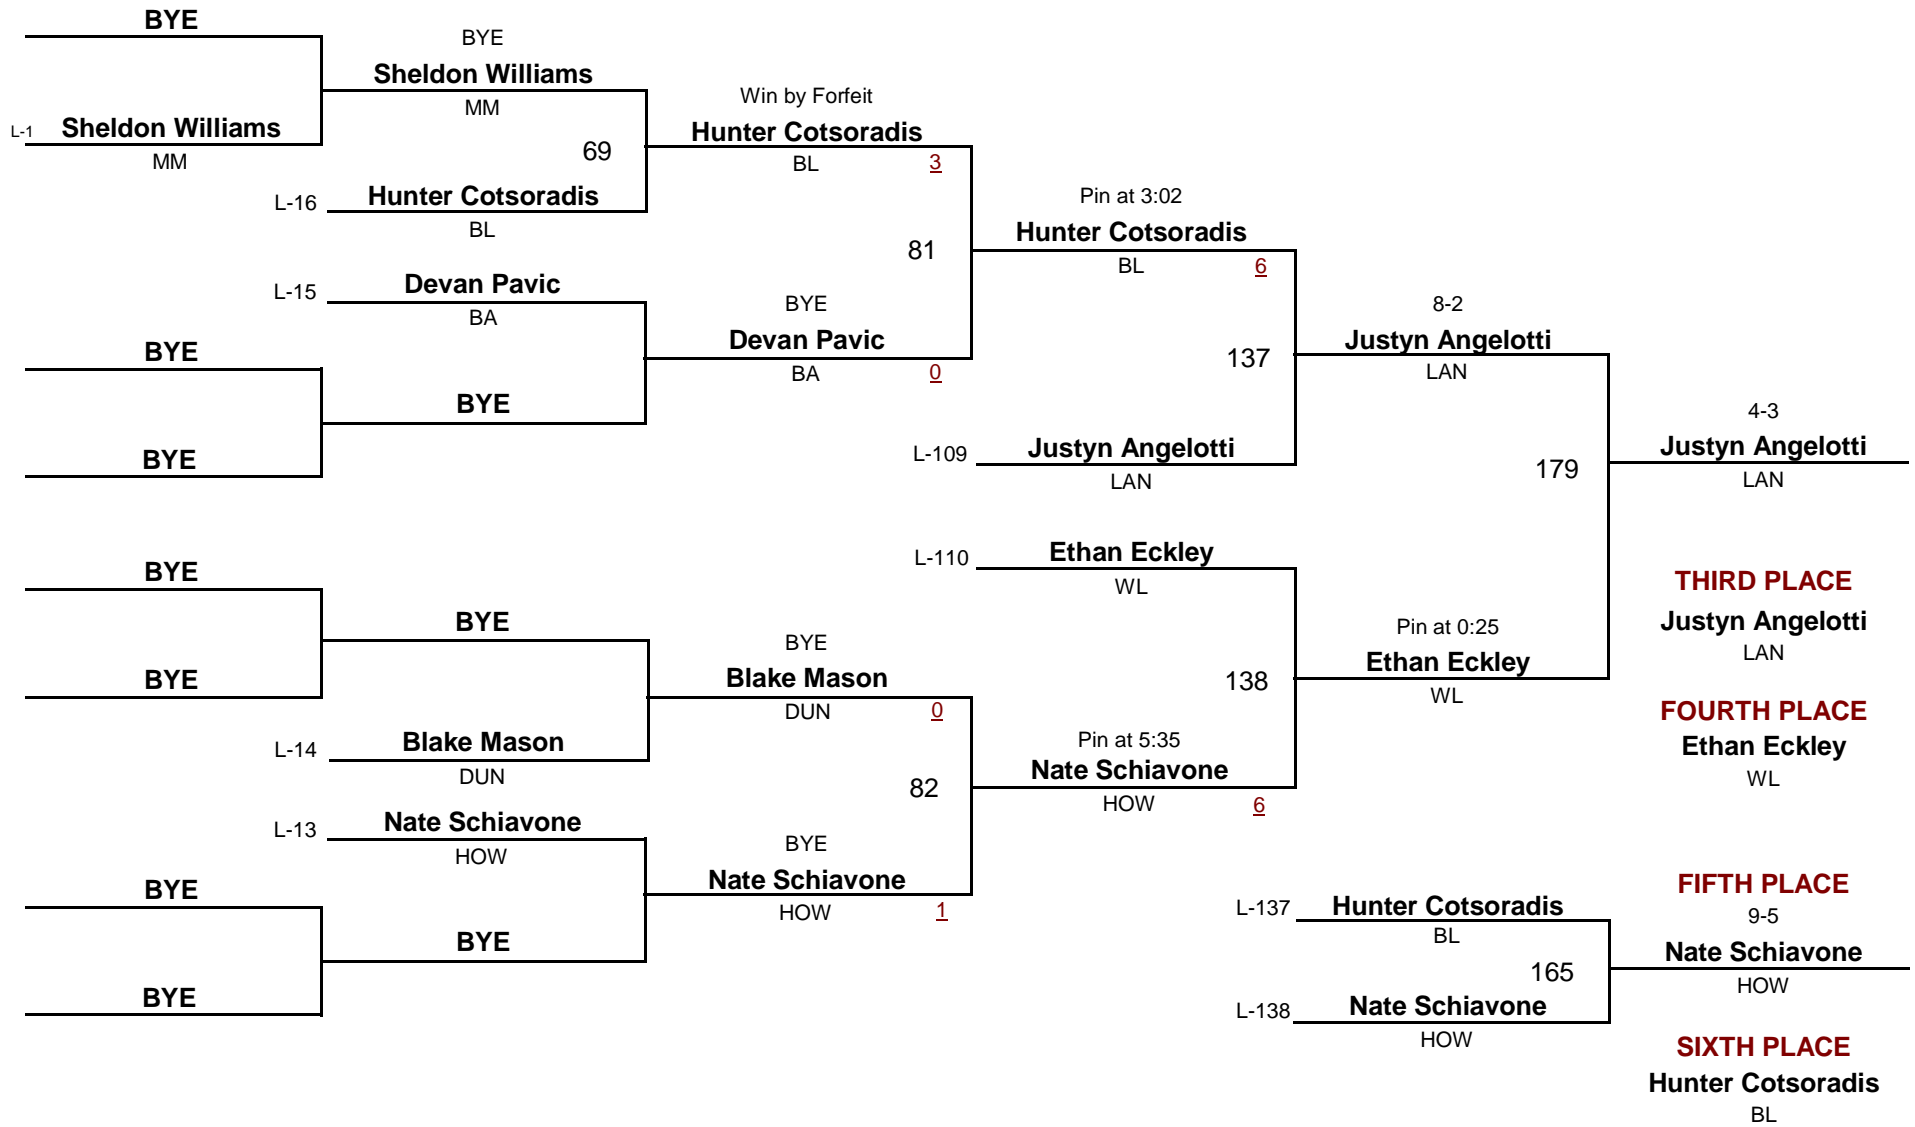

HIGH SCHOOL

DIVISION

103

WEIGHT

Perry Hall Romp In The Swamp

December 18, 2010

Championship Rounds

HIGH SCHOOL

DIVISION

103

WEIGHT

Perry Hall Romp In The Swamp

December 18, 2010

Consolation Rounds

HIGH SCHOOL

DIVISION